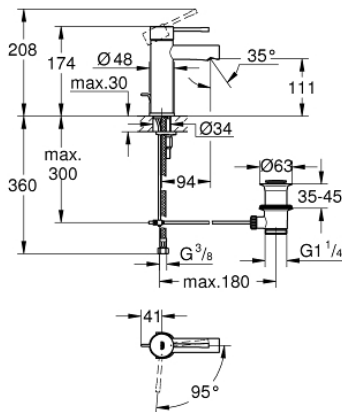

23 379 001 **ESSENCE BASIN MIXER 1/2"**
S-SIZE

PRODUCT DESCRIPTION

- Colour: chrome
- single hole installation
- metal lever
- GROHE SilkMove 28 mm ceramic cartridge
- OpenCold - cold water flow in mid-lever position
- with temperature limiter
- GROHE LongLife finish
- GROHE EcoJoy - less water, perfect flow
- maximum flow rate (at 3 bar): 5 l/min
- GROHE FastFixation Plus installation system
- pop-up waste set 1 1/4"
- flexible connection hoses
- min. recommended pressure 1.0 bar

23 379 001 **ESSENCE BASIN MIXER 1/2"**
S-SIZE

SPARE PARTS

- 1: Lever (Spare part-nr. 46918000)
 - 2: retaining ring (Spare part-nr. 46715000)
 - 3: Cartridge (Spare part-nr. 46580000)
 - 4: Pop-up rod (Spare part-nr. 46739000)
 - 5: Mousseur (Spare part-nr. 46765000)
 - 6: Escutcheon (Spare part-nr. 48603000)
 - 7: Shank mounting kit (Spare part-nr. 46645000)
 - 8: Waste set 1 1/4" (Spare part-nr. 28910000)
 - 8.1: Plug (Spare part-nr. 07182000)
 - 8.2: Eccentric rod (Spare part-nr. 07052000)
 - 9: Mounting wrench (Spare part-nr. 19017000)*
 - 10: Eccentric rod (Spare part-nr. 07341000)*
- * Optional accessories