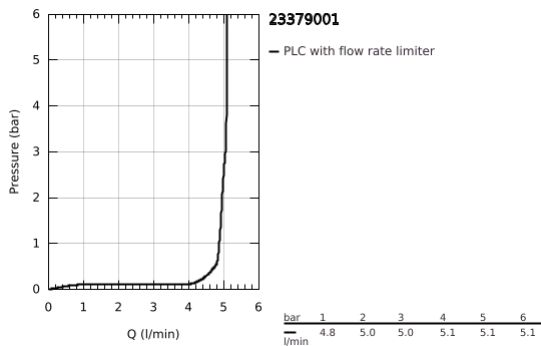

23 379 001 **ESSENCE BASIN MIXER 1/2"**
S-SIZE

PRODUCT DESCRIPTION

- Colour: chrome
- single hole installation
- metal lever
- GROHE SilkMove 28 mm ceramic cartridge
- OpenCold - cold water flow in mid-lever position
- with temperature limiter
- GROHE LongLife finish
- GROHE EcoJoy - less water, perfect flow
- maximum flow rate (at 3 bar): 5 l/min
- GROHE FastFixation Plus installation system
- pop-up waste set 1 1/4"
- flexible connection hoses
- min. recommended pressure 1.0 bar

23 379 001 **ESSENCE BASIN MIXER 1/2"**
S-SIZE

SPARE PARTS

- 1: Lever (Spare part-nr. 46918000)
 - 2: retaining ring (Spare part-nr. 46715000)
 - 3: Cartridge (Spare part-nr. 46580000)
 - 4: Pop-up rod (Spare part-nr. 46739000)
 - 5: Mousseur (Spare part-nr. 46765000)
 - 6: Escutcheon (Spare part-nr. 48603000)
 - 7: Shank mounting kit (Spare part-nr. 46645000)
 - 8: Waste set 1 1/4" (Spare part-nr. 28910000)
 - 8.1: Plug (Spare part-nr. 07182000)
 - 8.2: Eccentric rod (Spare part-nr. 07052000)
 - 9: Mounting wrench (Spare part-nr. 19017000)*
 - 10: Eccentric rod (Spare part-nr. 07341000)*
- * Optional accessories