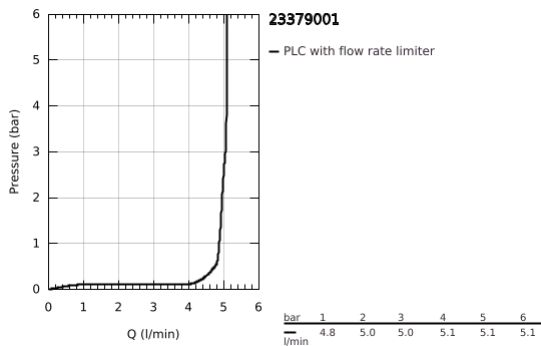

23 379 001 **ESSENCE BASIN MIXER 1/2"**
S-SIZE

PRODUCT DESCRIPTION

- Colour: chrome
- single hole installation
- metal lever
- GROHE SilkMove 28 mm ceramic cartridge
- EcoMode - cold water flow in mid-lever position saves energy
- with temperature limiter
- GROHE LongLife finish
- GROHE EcoJoy - less water, perfect flow
- maximum flow rate (at 3 bar): 5 l/min
- GROHE FastFixation Plus installation system
- pop-up waste set 1 1/4"
- flexible connection hoses
- min. recommended pressure 1.0 bar

23 379 001 **ESSENCE BASIN MIXER 1/2"**
S-SIZE

SPARE PARTS

- 1: Lever (Spare part-nr. 46918000)
 - 2: retaining ring (Spare part-nr. 46715000)
 - 3: Cartridge (Spare part-nr. 46580000)
 - 4: Pop-up rod (Spare part-nr. 46739000)
 - 5: Mousseur (Spare part-nr. 46765000)
 - 6: Escutcheon (Spare part-nr. 48603000)
 - 7: Shank mounting kit (Spare part-nr. 46645000)
 - 8: Waste set 1 1/4" (Spare part-nr. 28910000)
 - 8.1: Plug (Spare part-nr. 07182000)
 - 8.2: Eccentric rod (Spare part-nr. 07052000)
 - 9: Mounting wrench (Spare part-nr. 19017000)*
 - 10: Eccentric rod (Spare part-nr. 07341000)*
- * Optional accessories