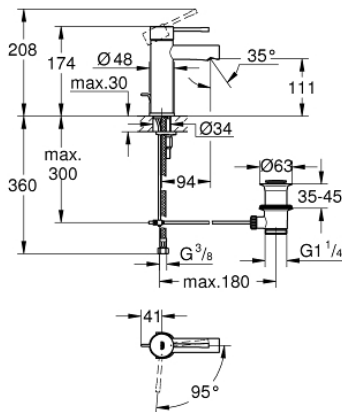

23 379 001 **ESSENCE BASIN MIXER 1/2"**
S-SIZE

PRODUCT DESCRIPTION

- Colour: chrome
- single hole installation
- metal lever
- GROHE SilkMove 28 mm ceramic cartridge
- EcoMode - cold water flow in mid-lever position saves energy
- with temperature limiter
- GROHE LongLife finish
- GROHE EcoJoy - less water, perfect flow
- maximum flow rate (at 3 bar): 5 l/min
- GROHE FastFixation Plus installation system
- pop-up waste set 1 1/4"
- flexible connection hoses
- min. recommended pressure 1.0 bar

23 379 001 **ESSENCE BASIN MIXER 1/2"**
S-SIZE

SPARE PARTS

- 1: Lever (Spare part-nr. 46918000)
 - 2: retaining ring (Spare part-nr. 46715000)
 - 3: Cartridge (Spare part-nr. 46580000)
 - 4: Pop-up rod (Spare part-nr. 46739000)
 - 5: Mousseur (Spare part-nr. 46765000)
 - 6: Escutcheon (Spare part-nr. 48603000)
 - 7: Shank mounting kit (Spare part-nr. 46645000)
 - 8: Waste set 1 1/4" (Spare part-nr. 28910000)
 - 8.1: Plug (Spare part-nr. 07182000)
 - 8.2: Eccentric rod (Spare part-nr. 07052000)
 - 9: Mounting wrench (Spare part-nr. 19017000)*
 - 10: Eccentric rod (Spare part-nr. 07341000)*
- * Optional accessories