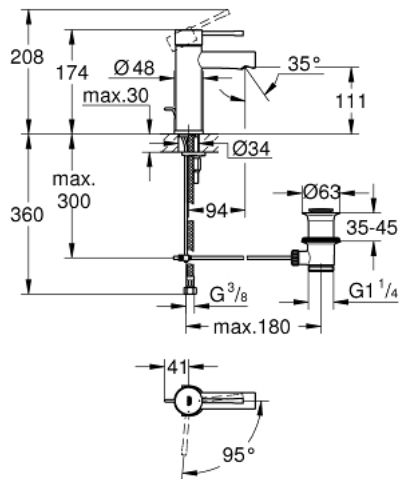

23 379 001 **ESSENCE BASIN MIXER 1/2"**  
**S-SIZE**

**PRODUCT DESCRIPTION**

- Tyc: Chrome
- single hole installation
- metal lever
- GROHE SilkMove 28 mm ceramic cartridge
- EcoMode - cold water flow in mid-lever position saves energy
- with temperature limiter
- GROHE LongLife finish
- GROHE EcoJoy - Less water, perfect flow
- maximum flow rate (at 3 bar): 5 l/min
- GROHE FastFixation Plus installation system
- pop-up waste set 1 1/4"
- flexible connection hoses
- min. recommended pressure 1.0 bar

23 379 001 **ESSENCE BASIN MIXER 1/2"**  
**S-SIZE**

**SPARE PARTS**

- 1: Lever (Spare part-nr. 46918000)
  - 2: Fitting ring (Spare part-nr. 46715000)
  - 3: Cartridge (Spare part-nr. 46580000)
  - 4: Pop-up rod (Spare part-nr. 46739000)
  - 5: Mousseur (Spare part-nr. 46765000)
  - 6: Escutcheon (Spare part-nr. 48603000)
  - 7: Shank mounting kit (Spare part-nr. 46645000)
  - 8: Waste set 1 1/4" (Spare part-nr. 28910000)
  - 8.1: Plug (Spare part-nr. 07182000)
  - 8.2: Eccentric rod (Spare part-nr. 07052000)
  - 9: Mounting wrench (Spare part-nr. 19017000)\*
  - 10: Eccentric rod (Spare part-nr. 07341000)\*
- \* Optional accessories