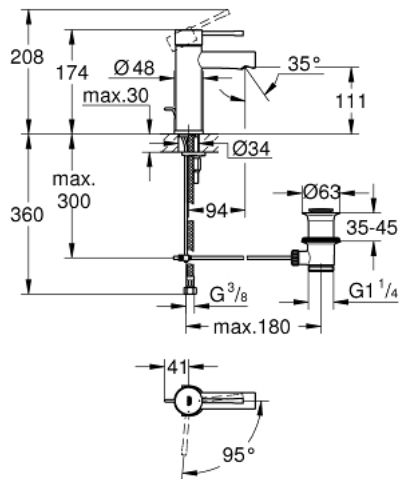

23 379 001 **ESSENCE BASIN MIXER 1/2"**  
**S-SIZE**

**PRODUCT DESCRIPTION**

- Tyc: Chrome
- single hole installation
- metal lever
- GROHE SilkMove 28 mm ceramic cartridge
- OpenCold - cold water flow in mid-lever position
- with temperature limiter
- GROHE LongLife finish
- GROHE EcoJoy - Less water, perfect flow
- maximum flow rate (at 3 bar): 5 l/min
- GROHE FastFixation Plus installation system
- pop-up waste set 1 1/4"
- flexible connection hoses
- min. recommended pressure 1.0 bar

23 379 001 **ESSENCE BASIN MIXER 1/2"**  
**S-SIZE**

**SPARE PARTS**

- 1: Lever (Spare part-nr. 46918000)
  - 2: Fitting ring (Spare part-nr. 46715000)
  - 3: Cartridge (Spare part-nr. 46580000)
  - 4: Pop-up rod (Spare part-nr. 46739000)
  - 5: Mousseur (Spare part-nr. 46765000)
  - 6: Escutcheon (Spare part-nr. 48603000)
  - 7: Shank mounting kit (Spare part-nr. 46645000)
  - 8: Waste set 1 1/4" (Spare part-nr. 28910000)
  - 8.1: Plug (Spare part-nr. 07182000)
  - 8.2: Eccentric rod (Spare part-nr. 07052000)
  - 9: Mounting wrench (Spare part-nr. 19017000)\*
  - 10: Eccentric rod (Spare part-nr. 07341000)\*
- \* Optional accessories