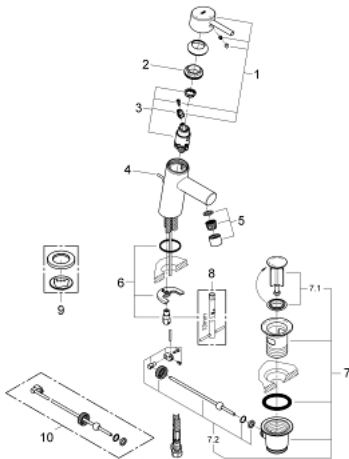

23 380 10E **CONCETTO BASIN MIXER 1/2"**  
**S-SIZE**

**PRODUCT DESCRIPTION**

- Colour: chrome
- single hole installation
- metal lever
- GROHE SilkMove 28 mm ceramic cartridge
- EcoMode - cold water flow in mid-lever position saves energy
- with temperature limiter
- GROHE LongLife finish
- GROHE EcoJoy - less water, perfect flow
- maximum flow rate (at 3 bar): 5 l/min
- GROHE FastFixation rapid installation system
- pop-up waste set 1 1/4"
- flexible connection hoses
- min. recommended pressure 1.0 bar

23 380 10E **CONCETTO BASIN MIXER 1/2"**  
**S-SIZE**

**SPARE PARTS**

- 1: Lever (Spare part-nr. 46869000)
- 2: retaining ring (Spare part-nr. 46715000)
- 3: Cartridge (Spare part-nr. 46580000)
- 4: Pop-up rod (Spare part-nr. 46739000)
- 5: Mousseur (Spare part-nr. 13935000)
- 6: Shank mounting kit (Spare part-nr. 46249000)
- 7: Waste set 1 1/4" (Spare part-nr. 28910000)
- 7.1: Plug (Spare part-nr. 07182000)
- 7.2: Eccentric rod (Spare part-nr. 07052000)
- 8: Mounting wrench (Spare part-nr. 19017000)\*
- 9: Base plate (Spare part-nr. 48165000)\*
- 10: Eccentric rod (Spare part-nr. 07341000)\*