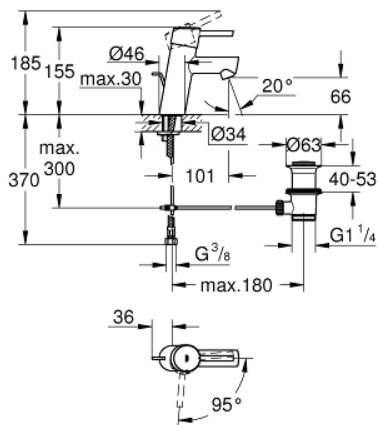

23 380 10E **CONCETTO BASIN MIXER 1/2"**  
**S-SIZE**

**PRODUCT DESCRIPTION**

- Colour: chrome
- single hole installation
- metal lever
- GROHE SilkMove 28 mm ceramic cartridge
- EcoMode - cold water flow in mid-lever position saves energy
- with temperature limiter
- GROHE LongLife finish
- GROHE EcoJoy - less water, perfect flow
- maximum flow rate (at 3 bar): 5 l/min
- GROHE FastFixation rapid installation system
- pop-up waste set 1 1/4"
- flexible connection hoses
- min. recommended pressure 1.0 bar

23 380 10E **CONCETTO BASIN MIXER 1/2"**  
**S-SIZE**

**SPARE PARTS**

- 1: Lever (Spare part-nr. 46869000)
- 2: retaining ring (Spare part-nr. 46715000)
- 3: Cartridge (Spare part-nr. 46580000)
- 4: Pop-up rod (Spare part-nr. 46739000)
- 5: Mousseur (Spare part-nr. 13935000)
- 6: Shank mounting kit (Spare part-nr. 46249000)
- 7: Waste set 1 1/4" (Spare part-nr. 28910000)
- 7.1: Plug (Spare part-nr. 07182000)
- 7.2: Eccentric rod (Spare part-nr. 07052000)
- 8: Mounting wrench (Spare part-nr. 19017000)\*
- 9: Base plate (Spare part-nr. 48165000)\*
- 10: Eccentric rod (Spare part-nr. 07341000)\*