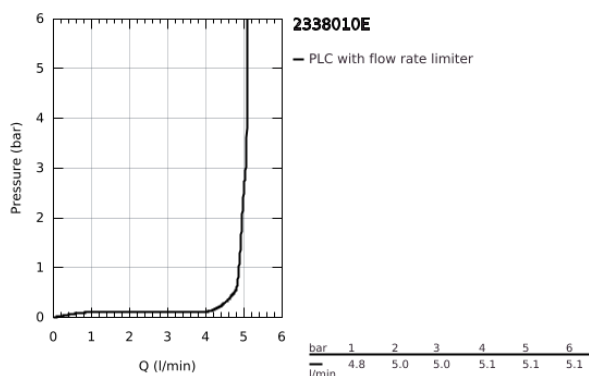

23 380 10E **CONCETTO BASIN MIXER 1/2"**  
**S-SIZE**

**PRODUCT DESCRIPTION**

- Colour: chrome
- single hole installation
- metal lever
- GROHE SilkMove 28 mm ceramic cartridge
- EcoMode - cold water flow in mid-lever position saves energy
- with temperature limiter
- GROHE LongLife finish
- GROHE EcoJoy - less water, perfect flow
- maximum flow rate (at 3 bar): 5 l/min
- GROHE FastFixation rapid installation system
- pop-up waste set 1 1/4"
- flexible connection hoses
- min. recommended pressure 1.0 bar

23 380 10E **CONCETTO BASIN MIXER 1/2"**  
**S-SIZE**

**SPARE PARTS**

- 1: Lever (Spare part-nr. 46869000)
- 2: retaining ring (Spare part-nr. 46715000)
- 3: Cartridge (Spare part-nr. 46580000)
- 4: Pop-up rod (Spare part-nr. 46739000)
- 5: Mousseur (Spare part-nr. 13935000)
- 6: Shank mounting kit (Spare part-nr. 46249000)
- 7: Waste set 1 1/4" (Spare part-nr. 28910000)
- 7.1: Plug (Spare part-nr. 07182000)
- 7.2: Eccentric rod (Spare part-nr. 07052000)
- 8: Mounting wrench (Spare part-nr. 19017000)\*
- 9: Base plate (Spare part-nr. 48165000)\*
- 10: Eccentric rod (Spare part-nr. 07341000)\*