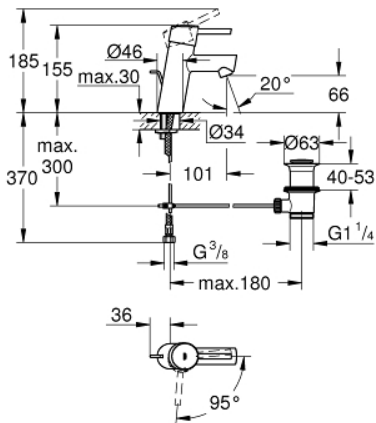

23 380 10E **CONCETTO BASIN MIXER 1/2"**
S-SIZE

PRODUCT DESCRIPTION

- Colour: chrome
- single hole installation
- metal lever
- GROHE SilkMove 28 mm ceramic cartridge
- OpenCold - cold water flow in mid-lever position
- with temperature limiter
- GROHE LongLife finish
- GROHE EcoJoy - less water, perfect flow
- maximum flow rate (at 3 bar): 5 l/min
- GROHE FastFixation rapid installation system
- pop-up waste set 1 1/4"
- flexible connection hoses
- min. recommended pressure 1.0 bar

23 380 10E **CONCETTO BASIN MIXER 1/2"**
S-SIZE

SPARE PARTS

- 1: Lever (Spare part-nr. 46869000)
- 2: retaining ring (Spare part-nr. 46715000)
- 3: Cartridge (Spare part-nr. 46580000)
- 4: Pop-up rod (Spare part-nr. 46739000)
- 5: Mousseur (Spare part-nr. 13935000)
- 6: Shank mounting kit (Spare part-nr. 46249000)
- 7: Waste set 1 1/4" (Spare part-nr. 28910000)
- 7.1: Plug (Spare part-nr. 07182000)
- 7.2: Eccentric rod (Spare part-nr. 07052000)
- 8: Mounting wrench (Spare part-nr. 19017000)*
- 9: Base plate (Spare part-nr. 48165000)*
- 10: Eccentric rod (Spare part-nr. 07341000)*