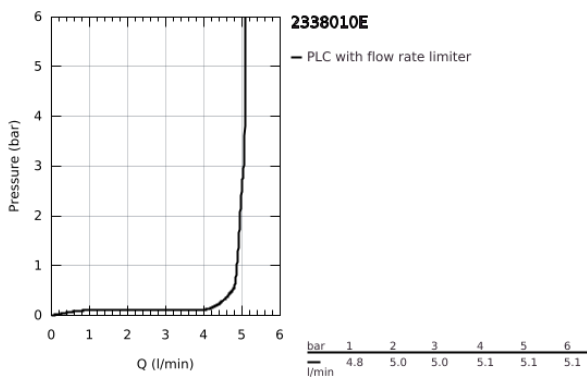

23 380 10E **CONCETTO BASIN MIXER 1/2"**
S-SIZE

PRODUCT DESCRIPTION

- Colour: chrome
- single hole installation
- metal lever
- GROHE SilkMove 28 mm ceramic cartridge
- OpenCold - cold water flow in mid-lever position
- with temperature limiter
- GROHE LongLife finish
- GROHE EcoJoy - less water, perfect flow
- maximum flow rate (at 3 bar): 5 l/min
- GROHE FastFixation rapid installation system
- pop-up waste set 1 1/4"
- flexible connection hoses
- min. recommended pressure 1.0 bar

23 380 10E **CONCETTO BASIN MIXER 1/2"**
S-SIZE

SPARE PARTS

- 1: Lever (Spare part-nr. 46869000)
- 2: retaining ring (Spare part-nr. 46715000)
- 3: Cartridge (Spare part-nr. 46580000)
- 4: Pop-up rod (Spare part-nr. 46739000)
- 5: Mousseur (Spare part-nr. 13935000)
- 6: Shank mounting kit (Spare part-nr. 46249000)
- 7: Waste set 1 1/4" (Spare part-nr. 28910000)
- 7.1: Plug (Spare part-nr. 07182000)
- 7.2: Eccentric rod (Spare part-nr. 07052000)
- 8: Mounting wrench (Spare part-nr. 19017000)*
- 9: Base plate (Spare part-nr. 48165000)*
- 10: Eccentric rod (Spare part-nr. 07341000)*