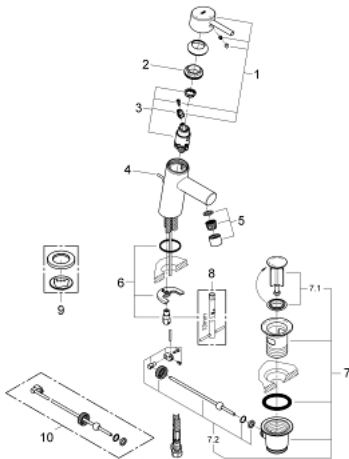

23 380 10E **CONCETTO BASIN MIXER 1/2"**
S-SIZE

PRODUCT DESCRIPTION

- Colour: chrome
- single hole installation
- metal lever
- GROHE SilkMove 28 mm ceramic cartridge
- OpenCold - cold water flow in mid-lever position
- with temperature limiter
- GROHE LongLife finish
- GROHE EcoJoy - less water, perfect flow
- maximum flow rate (at 3 bar): 5 l/min
- GROHE FastFixation rapid installation system
- pop-up waste set 1 1/4"
- flexible connection hoses
- min. recommended pressure 1.0 bar

23 380 10E **CONCETTO BASIN MIXER 1/2"**
S-SIZE

SPARE PARTS

- 1: Lever (Spare part-nr. 46869000)
- 2: retaining ring (Spare part-nr. 46715000)
- 3: Cartridge (Spare part-nr. 46580000)
- 4: Pop-up rod (Spare part-nr. 46739000)
- 5: Mousseur (Spare part-nr. 13935000)
- 6: Shank mounting kit (Spare part-nr. 46249000)
- 7: Waste set 1 1/4" (Spare part-nr. 28910000)
- 7.1: Plug (Spare part-nr. 07182000)
- 7.2: Eccentric rod (Spare part-nr. 07052000)
- 8: Mounting wrench (Spare part-nr. 19017000)*
- 9: Base plate (Spare part-nr. 48165000)*
- 10: Eccentric rod (Spare part-nr. 07341000)*