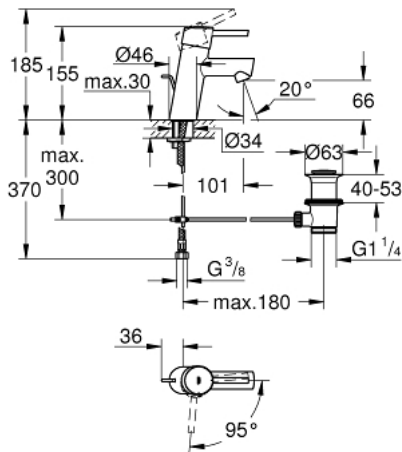

23 380 10E **CONCETTO BASIN MIXER 1/2"** **S-SIZE**

PRODUCT DESCRIPTION

- Tyc: Chrome
- single hole installation
- metal lever
- GROHE SilkMove 28 mm ceramic cartridge
- OpenCold - cold water flow in mid-lever position
- with temperature limiter
- GROHE LongLife finish
- GROHE EcoJoy - Less water, perfect flow
- maximum flow rate (at 3 bar): 5 l/min
- GROHE FastFixation rapid installation system
- pop-up waste set 1 1/4"
- flexible connection hoses
- min. recommended pressure 1.0 bar

23 380 10E **CONCETTO BASIN MIXER 1/2"**
S-SIZE

SPARE PARTS

- 1: Lever (Spare part-nr. 46869000)
- 2: Fitting ring (Spare part-nr. 46715000)
- 3: Cartridge (Spare part-nr. 46580000)
- 4: Pop-up rod (Spare part-nr. 46739000)
- 5: Mousseur (Spare part-nr. 13935000)
- 6: Shank mounting kit (Spare part-nr. 46249000)
- 7: Waste set 1 1/4" (Spare part-nr. 28910000)
- 7.1: Plug (Spare part-nr. 07182000)
- 7.2: Eccentric rod (Spare part-nr. 07052000)
- 8: Mounting wrench (Spare part-nr. 19017000)*
- 9: Base plate (Spare part-nr. 48165000)*
- 10: Eccentric rod (Spare part-nr. 07341000)*