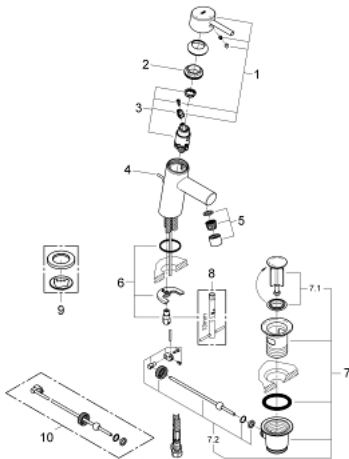

23 380 10E **CONCETTO BASIN MIXER 1/2"** **S-SIZE**

PRODUCT DESCRIPTION

- Tyc: Chrome
- single hole installation
- metal lever
- GROHE SilkMove 28 mm ceramic cartridge
- EcoMode - cold water flow in mid-lever position saves energy
- with temperature limiter
- GROHE LongLife finish
- GROHE EcoJoy - Less water, perfect flow
- maximum flow rate (at 3 bar): 5 l/min
- GROHE FastFixation rapid installation system
- pop-up waste set 1 1/4"
- flexible connection hoses
- min. recommended pressure 1.0 bar

23 380 10E **CONCETTO BASIN MIXER 1/2"** **S-SIZE**

SPARE PARTS

- 1: Lever (Spare part-nr. 46869000)
- 2: Fitting ring (Spare part-nr. 46715000)
- 3: Cartridge (Spare part-nr. 46580000)
- 4: Pop-up rod (Spare part-nr. 46739000)
- 5: Mousseur (Spare part-nr. 13935000)
- 6: Shank mounting kit (Spare part-nr. 46249000)
- 7: Waste set 1 1/4" (Spare part-nr. 28910000)
- 7.1: Plug (Spare part-nr. 07182000)
- 7.2: Eccentric rod (Spare part-nr. 07052000)
- 8: Mounting wrench (Spare part-nr. 19017000)*
- 9: Base plate (Spare part-nr. 48165000)*
- 10: Eccentric rod (Spare part-nr. 07341000)*