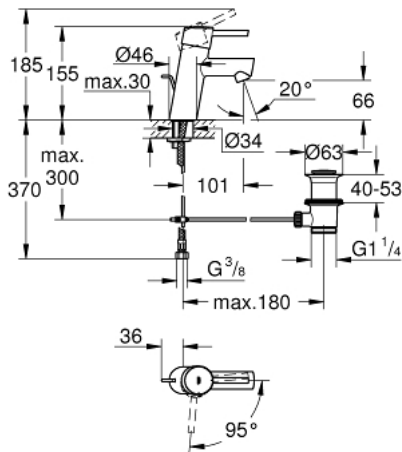

23 380 10E **CONCETTO BASIN MIXER 1/2"** **S-SIZE**

PRODUCT DESCRIPTION

- Tyc: Chrome
- single hole installation
- metal lever
- GROHE SilkMove 28 mm ceramic cartridge
- EcoMode - cold water flow in mid-lever position saves energy
- with temperature limiter
- GROHE LongLife finish
- GROHE EcoJoy - Less water, perfect flow
- maximum flow rate (at 3 bar): 5 l/min
- GROHE FastFixation rapid installation system
- pop-up waste set 1 1/4"
- flexible connection hoses
- min. recommended pressure 1.0 bar

23 380 10E **CONCETTO BASIN MIXER 1/2"** **S-SIZE**

SPARE PARTS

- 1: Lever (Spare part-nr. 46869000)
- 2: Fitting ring (Spare part-nr. 46715000)
- 3: Cartridge (Spare part-nr. 46580000)
- 4: Pop-up rod (Spare part-nr. 46739000)
- 5: Mousseur (Spare part-nr. 13935000)
- 6: Shank mounting kit (Spare part-nr. 46249000)
- 7: Waste set 1 1/4" (Spare part-nr. 28910000)
- 7.1: Plug (Spare part-nr. 07182000)
- 7.2: Eccentric rod (Spare part-nr. 07052000)
- 8: Mounting wrench (Spare part-nr. 19017000)*
- 9: Base plate (Spare part-nr. 48165000)*
- 10: Eccentric rod (Spare part-nr. 07341000)*