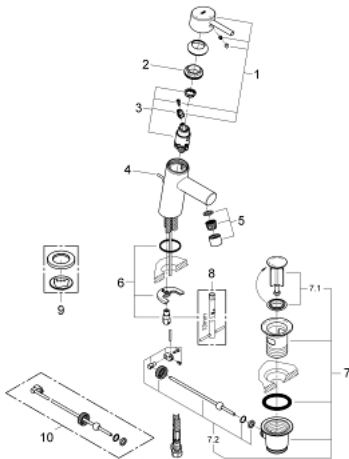

23 380 10E **CONCETTO BASIN MIXER 1/2"** **S-SIZE**

PRODUCT DESCRIPTION

- Tyc: Chrome
- single hole installation
- metal lever
- GROHE SilkMove 28 mm ceramic cartridge
- OpenCold - cold water flow in mid-lever position
- with temperature limiter
- GROHE LongLife finish
- GROHE EcoJoy - Less water, perfect flow
- maximum flow rate (at 3 bar): 5 l/min
- GROHE FastFixation rapid installation system
- pop-up waste set 1 1/4"
- flexible connection hoses
- min. recommended pressure 1.0 bar

23 380 10E **CONCETTO BASIN MIXER 1/2"**
S-SIZE

SPARE PARTS

- 1: Lever (Spare part-nr. 46869000)
- 2: Fitting ring (Spare part-nr. 46715000)
- 3: Cartridge (Spare part-nr. 46580000)
- 4: Pop-up rod (Spare part-nr. 46739000)
- 5: Mousseur (Spare part-nr. 13935000)
- 6: Shank mounting kit (Spare part-nr. 46249000)
- 7: Waste set 1 1/4" (Spare part-nr. 28910000)
- 7.1: Plug (Spare part-nr. 07182000)
- 7.2: Eccentric rod (Spare part-nr. 07052000)
- 8: Mounting wrench (Spare part-nr. 19017000)*
- 9: Base plate (Spare part-nr. 48165000)*
- 10: Eccentric rod (Spare part-nr. 07341000)*