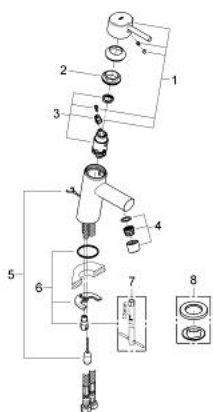

23 381 10E **CONCETTO BASIN MIXER 1/2"**  
**S-SIZE**

**PRODUCT DESCRIPTION**

- Colour: chrome
- single hole installation
- metal lever
- GROHE SilkMove 28 mm ceramic cartridge
- EcoMode - cold water flow in mid-lever position saves energy
- with temperature limiter
- GROHE LongLife finish
- GROHE EcoJoy - less water, perfect flow
- maximum flow rate (at 3 bar): 5 l/min
- GROHE FastFixation rapid installation system
- retractable chain
- flexible connection hoses

23 381 10E **CONCETTO BASIN MIXER 1/2"**  
**S-SIZE**

**SPARE PARTS**

- 1: Lever (Spare part-nr. 46869000)
  - 2: retaining ring (Spare part-nr. 46715000)
  - 3: Cartridge (Spare part-nr. 46580000)
  - 4: Mousseur (Spare part-nr. 13935000)
  - 5: Chain support (Spare part-nr. 06815000)
  - 6: Shank mounting kit (Spare part-nr. 46249000)
  - 7: Mounting wrench (Spare part-nr. 19017000)\*
  - 8: Base plate (Spare part-nr. 48165000)\*
- \* Optional accessories