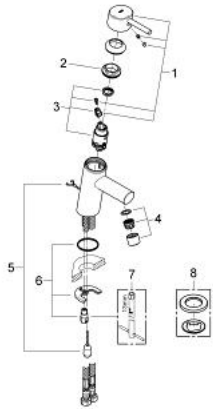

23 381 10E **CONCETTO BASIN MIXER 1/2"**
S-SIZE

PRODUCT DESCRIPTION

- Colour: chrome
- single hole installation
- metal lever
- GROHE SilkMove 28 mm ceramic cartridge
- OpenCold - cold water flow in mid-lever position
- with temperature limiter
- GROHE LongLife finish
- GROHE EcoJoy - less water, perfect flow
- maximum flow rate (at 3 bar): 5 l/min
- GROHE FastFixation rapid installation system
- retractable chain
- flexible connection hoses

23 381 10E **CONCETTO BASIN MIXER 1/2"**
S-SIZE

SPARE PARTS

- 1: Lever (Spare part-nr. 46869000)
 - 2: retaining ring (Spare part-nr. 46715000)
 - 3: Cartridge (Spare part-nr. 46580000)
 - 4: Mousseur (Spare part-nr. 13935000)
 - 5: Chain support (Spare part-nr. 06815000)
 - 6: Shank mounting kit (Spare part-nr. 46249000)
 - 7: Mounting wrench (Spare part-nr. 19017000)*
 - 8: Base plate (Spare part-nr. 48165000)*
- * Optional accessories