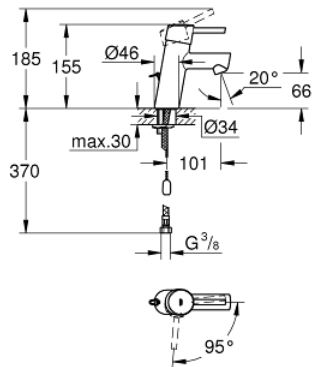

23 381 10E **CONCETTO BASIN MIXER 1/2"**  
**S-SIZE**

**PRODUCT DESCRIPTION**

- Colour: chrome
- single hole installation
- metal lever
- GROHE SilkMove 28 mm ceramic cartridge
- EcoMode - cold water flow in mid-lever position saves energy
- with temperature limiter
- GROHE LongLife finish
- GROHE EcoJoy - less water, perfect flow
- maximum flow rate (at 3 bar): 5 l/min
- GROHE FastFixation rapid installation system
- retractable chain
- flexible connection hoses

23 381 10E **CONCETTO BASIN MIXER 1/2"**  
**S-SIZE**

**SPARE PARTS**

- 1: Lever (Spare part-nr. 46869000)
  - 2: retaining ring (Spare part-nr. 46715000)
  - 3: Cartridge (Spare part-nr. 46580000)
  - 4: Mousseur (Spare part-nr. 13935000)
  - 5: Chain support (Spare part-nr. 06815000)
  - 6: Shank mounting kit (Spare part-nr. 46249000)
  - 7: Mounting wrench (Spare part-nr. 19017000)\*
  - 8: Base plate (Spare part-nr. 48165000)\*
- \* Optional accessories