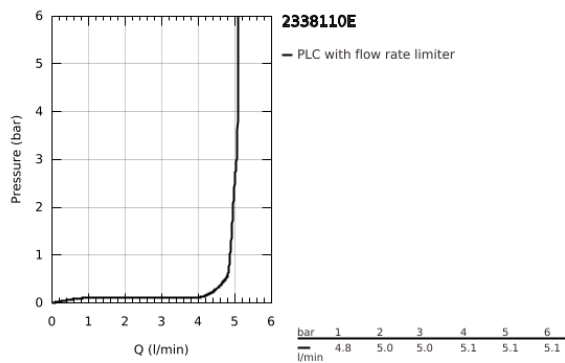

23 381 10E **CONCETTO BASIN MIXER 1/2"**
S-SIZE

PRODUCT DESCRIPTION

- Colour: chrome
- single hole installation
- metal lever
- GROHE SilkMove 28 mm ceramic cartridge
- OpenCold - cold water flow in mid-lever position
- with temperature limiter
- GROHE LongLife finish
- GROHE EcoJoy - less water, perfect flow
- maximum flow rate (at 3 bar): 5 l/min
- GROHE FastFixation rapid installation system
- retractable chain
- flexible connection hoses

23 381 10E **CONCETTO BASIN MIXER 1/2"**
S-SIZE

SPARE PARTS

- 1: Lever (Spare part-nr. 46869000)
 - 2: retaining ring (Spare part-nr. 46715000)
 - 3: Cartridge (Spare part-nr. 46580000)
 - 4: Mousseur (Spare part-nr. 13935000)
 - 5: Chain support (Spare part-nr. 06815000)
 - 6: Shank mounting kit (Spare part-nr. 46249000)
 - 7: Mounting wrench (Spare part-nr. 19017000)*
 - 8: Base plate (Spare part-nr. 48165000)*
- * Optional accessories