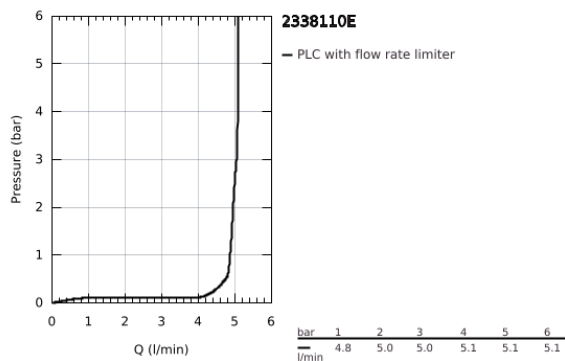

23 381 10E **CONCETTO BASIN MIXER 1/2"**  
**S-SIZE**

**PRODUCT DESCRIPTION**

- Colour: chrome
- single hole installation
- metal lever
- GROHE SilkMove 28 mm ceramic cartridge
- EcoMode - cold water flow in mid-lever position saves energy
- with temperature limiter
- GROHE LongLife finish
- GROHE EcoJoy - less water, perfect flow
- maximum flow rate (at 3 bar): 5 l/min
- GROHE FastFixation rapid installation system
- retractable chain
- flexible connection hoses

23 381 10E **CONCETTO BASIN MIXER 1/2"**  
**S-SIZE**

**SPARE PARTS**

- 1: Lever (Spare part-nr. 46869000)
  - 2: retaining ring (Spare part-nr. 46715000)
  - 3: Cartridge (Spare part-nr. 46580000)
  - 4: Mousseur (Spare part-nr. 13935000)
  - 5: Chain support (Spare part-nr. 06815000)
  - 6: Shank mounting kit (Spare part-nr. 46249000)
  - 7: Mounting wrench (Spare part-nr. 19017000)\*
  - 8: Base plate (Spare part-nr. 48165000)\*
- \* Optional accessories