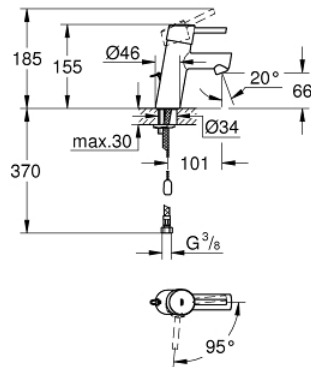

23 381 10E **CONCETTO BASIN MIXER 1/2"**
S-SIZE

PRODUCT DESCRIPTION

- Colour: chrome
- single hole installation
- metal lever
- GROHE SilkMove 28 mm ceramic cartridge
- OpenCold - cold water flow in mid-lever position
- with temperature limiter
- GROHE LongLife finish
- GROHE EcoJoy - less water, perfect flow
- maximum flow rate (at 3 bar): 5 l/min
- GROHE FastFixation rapid installation system
- retractable chain
- flexible connection hoses

23 381 10E **CONCETTO BASIN MIXER 1/2"**
S-SIZE

SPARE PARTS

- 1: Lever (Spare part-nr. 46869000)
 - 2: retaining ring (Spare part-nr. 46715000)
 - 3: Cartridge (Spare part-nr. 46580000)
 - 4: Mousseur (Spare part-nr. 13935000)
 - 5: Chain support (Spare part-nr. 06815000)
 - 6: Shank mounting kit (Spare part-nr. 46249000)
 - 7: Mounting wrench (Spare part-nr. 19017000)*
 - 8: Base plate (Spare part-nr. 48165000)*
- * Optional accessories