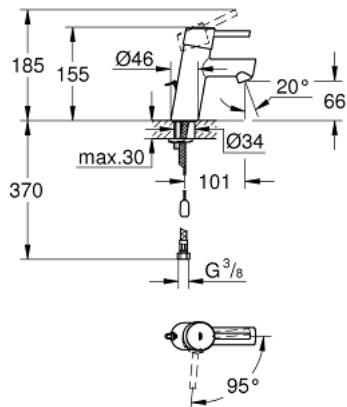

23 381 10E **CONCETTO BASIN MIXER 1/2"**
S-SIZE

PRODUCT DESCRIPTION

- Tyc: Chrome
- single hole installation
- metal lever
- GROHE SilkMove 28 mm ceramic cartridge
- OpenCold - cold water flow in mid-lever position
- with temperature limiter
- GROHE LongLife finish
- GROHE EcoJoy - Less water, perfect flow
- maximum flow rate (at 3 bar): 5 l/min
- GROHE FastFixation rapid installation system
- retractable chain
- flexible connection hoses

23 381 10E **CONCETTO BASIN MIXER 1/2"**
S-SIZE

SPARE PARTS

- 1: Lever (Spare part-nr. 46869000)
 - 2: Fitting ring (Spare part-nr. 46715000)
 - 3: Cartridge (Spare part-nr. 46580000)
 - 4: Mousseur (Spare part-nr. 13935000)
 - 5: Chain (Spare part-nr. 06815000)
 - 6: Shank mounting kit (Spare part-nr. 46249000)
 - 7: Mounting wrench (Spare part-nr. 19017000)*
 - 8: Base plate (Spare part-nr. 48165000)*
- * Optional accessories