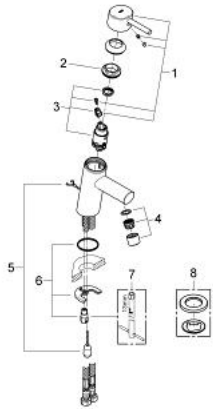

23 381 10E **CONCETTO BASIN MIXER 1/2"** **S-SIZE**

PRODUCT DESCRIPTION

- Tyc: Chrome
- single hole installation
- metal lever
- GROHE SilkMove 28 mm ceramic cartridge
- EcoMode - cold water flow in mid-lever position saves energy
- with temperature limiter
- GROHE LongLife finish
- GROHE EcoJoy - Less water, perfect flow
- maximum flow rate (at 3 bar): 5 l/min
- GROHE FastFixation rapid installation system
- retractable chain
- flexible connection hoses

23 381 10E **CONCETTO BASIN MIXER 1/2"**
S-SIZE

SPARE PARTS

- 1: Lever (Spare part-nr. 46869000)
 - 2: Fitting ring (Spare part-nr. 46715000)
 - 3: Cartridge (Spare part-nr. 46580000)
 - 4: Mousseur (Spare part-nr. 13935000)
 - 5: Chain (Spare part-nr. 06815000)
 - 6: Shank mounting kit (Spare part-nr. 46249000)
 - 7: Mounting wrench (Spare part-nr. 19017000)*
 - 8: Base plate (Spare part-nr. 48165000)*
- * Optional accessories