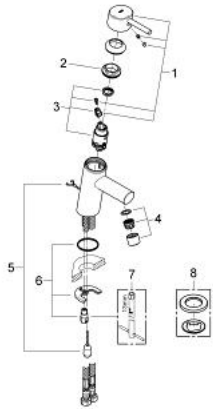

23 381 10E **CONCETTO BASIN MIXER 1/2"**
S-SIZE

PRODUCT DESCRIPTION

- Tyc: Chrome
- single hole installation
- metal lever
- GROHE SilkMove 28 mm ceramic cartridge
- OpenCold - cold water flow in mid-lever position
- with temperature limiter
- GROHE LongLife finish
- GROHE EcoJoy - Less water, perfect flow
- maximum flow rate (at 3 bar): 5 l/min
- GROHE FastFixation rapid installation system
- retractable chain
- flexible connection hoses

23 381 10E **CONCETTO BASIN MIXER 1/2"**
S-SIZE

SPARE PARTS

- 1: Lever (Spare part-nr. 46869000)
 - 2: Fitting ring (Spare part-nr. 46715000)
 - 3: Cartridge (Spare part-nr. 46580000)
 - 4: Mousseur (Spare part-nr. 13935000)
 - 5: Chain (Spare part-nr. 06815000)
 - 6: Shank mounting kit (Spare part-nr. 46249000)
 - 7: Mounting wrench (Spare part-nr. 19017000)*
 - 8: Base plate (Spare part-nr. 48165000)*
- * Optional accessories