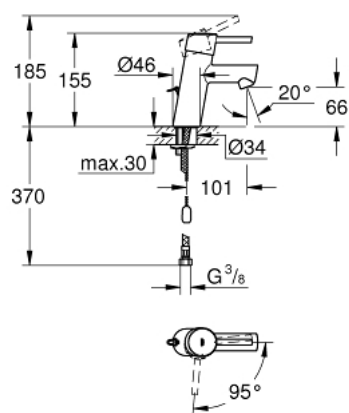

23 381 10E **CONCETTO BASIN MIXER 1/2"** **S-SIZE**

PRODUCT DESCRIPTION

- Tyc: Chrome
- single hole installation
- metal lever
- GROHE SilkMove 28 mm ceramic cartridge
- EcoMode - cold water flow in mid-lever position saves energy
- with temperature limiter
- GROHE LongLife finish
- GROHE EcoJoy - Less water, perfect flow
- maximum flow rate (at 3 bar): 5 l/min
- GROHE FastFixation rapid installation system
- retractable chain
- flexible connection hoses

23 381 10E **CONCETTO BASIN MIXER 1/2"**
S-SIZE

SPARE PARTS

- 1: Lever (Spare part-nr. 46869000)
 - 2: Fitting ring (Spare part-nr. 46715000)
 - 3: Cartridge (Spare part-nr. 46580000)
 - 4: Mousseur (Spare part-nr. 13935000)
 - 5: Chain (Spare part-nr. 06815000)
 - 6: Shank mounting kit (Spare part-nr. 46249000)
 - 7: Mounting wrench (Spare part-nr. 19017000)*
 - 8: Base plate (Spare part-nr. 48165000)*
- * Optional accessories