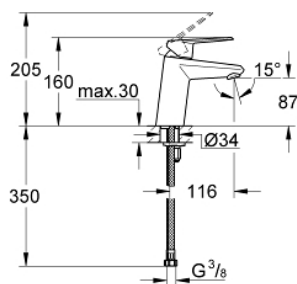

## 23 382 20E EURODISC COSMOPOLITAN BASIN MIXER 1/2" S-SIZE

### PRODUCT DESCRIPTION

- Colour: chrome
- single hole installation
- metal lever
- GROHE SilkMove 35 mm ceramic cartridge
- EcoMode - cold water flow in mid-lever position saves energy
- adjustable flow rate limiter
- adjustable minimum flow rate 2.5 l/min
- temperature limiter
- GROHE LongLife finish
- GROHE EcoJoy - less water, perfect flow
- maximum flow rate (at 3 bar): 5 l/min
- GROHE FastFixation installation system with centering support
- smooth body
- flexible connection hoses
- min. recommended pressure 1.0 bar

23 382 20E **EURODISC COSMOPOLITAN BASIN MIXER 1/2"**  
**S-SIZE**

**SPARE PARTS**

- 1: Lever (Spare part-nr. 46864000)
  - 2: Cap (Spare part-nr. 46492000)
  - 3: Temperature limiter (Spare part-nr. 46375000)
  - 4: Screw coupling (Spare part-nr. 46460000)
  - 5: Cartridge (Spare part-nr. 46863000)
  - 6: Laminar flow straightener (Spare part-nr. 64450000)
  - 7: Shank mounting kit (Spare part-nr. 46645000)
  - 8: Mounting wrench (Spare part-nr. 19017000)\*
  - 9: Socket spanner (Spare part-nr. 19332000)\*
- \* Optional accessories