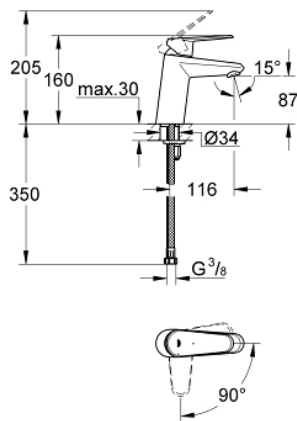

23 382 20E EURODISC COSMOPOLITAN BASIN MIXER 1/2"
S-SIZE

PRODUCT DESCRIPTION

- Colour: chrome
- single hole installation
- metal lever
- GROHE SilkMove 35 mm ceramic cartridge
- OpenCold - cold water flow in mid-lever position
- adjustable flow rate limiter
- adjustable minimum flow rate 2.5 l/min
- temperature limiter
- GROHE LongLife finish
- GROHE EcoJoy - less water, perfect flow
- maximum flow rate (at 3 bar): 5 l/min
- GROHE FastFixation installation system with centering support
- smooth body
- flexible connection hoses
- min. recommended pressure 1.0 bar

23 382 20E **EURODISC COSMOPOLITAN BASIN MIXER 1/2"**
S-SIZE

SPARE PARTS

- 1: Lever (Spare part-nr. 46864000)
 - 2: Cap (Spare part-nr. 46492000)
 - 3: Temperature limiter (Spare part-nr. 46375000)
 - 4: Screw coupling (Spare part-nr. 46460000)
 - 5: Cartridge (Spare part-nr. 46863000)
 - 6: Laminar flow straightener (Spare part-nr. 64450000)
 - 7: Shank mounting kit (Spare part-nr. 46645000)
 - 8: Mounting wrench (Spare part-nr. 19017000)*
 - 9: Socket spanner (Spare part-nr. 19332000)*
- * Optional accessories