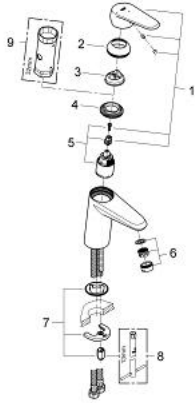

23 382 20E EURODISC COSMOPOLITAN BASIN MIXER 1/2"
S-SIZE

PRODUCT DESCRIPTION

- Colour: chrome
- single hole installation
- metal lever
- GROHE SilkMove 35 mm ceramic cartridge
- OpenCold - cold water flow in mid-lever position
- adjustable flow rate limiter
- adjustable minimum flow rate 2.5 l/min
- temperature limiter
- GROHE LongLife finish
- GROHE EcoJoy - less water, perfect flow
- maximum flow rate (at 3 bar): 5 l/min
- GROHE FastFixation installation system with centering support
- smooth body
- flexible connection hoses
- min. recommended pressure 1.0 bar

23 382 20E **EURODISC COSMOPOLITAN BASIN MIXER 1/2"**
S-SIZE

SPARE PARTS

- 1: Lever (Spare part-nr. 46864000)
 - 2: Cap (Spare part-nr. 46492000)
 - 3: Temperature limiter (Spare part-nr. 46375000)
 - 4: Screw coupling (Spare part-nr. 46460000)
 - 5: Cartridge (Spare part-nr. 46863000)
 - 6: Laminar flow straightener (Spare part-nr. 64450000)
 - 7: Shank mounting kit (Spare part-nr. 46645000)
 - 8: Mounting wrench (Spare part-nr. 19017000)*
 - 9: Socket spanner (Spare part-nr. 19332000)*
- * Optional accessories