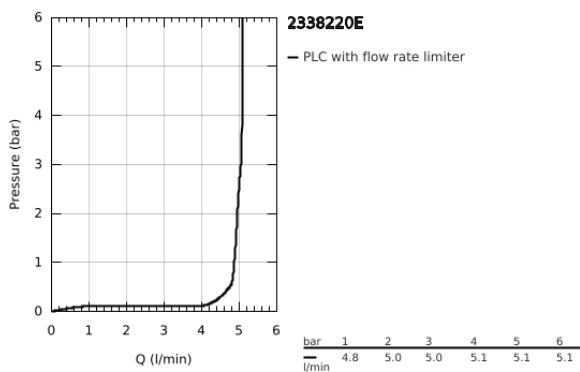

23 382 20E EURODISC COSMOPOLITAN BASIN MIXER 1/2"
S-SIZE

PRODUCT DESCRIPTION

- Colour: chrome
- single hole installation
- metal lever
- GROHE SilkMove 35 mm ceramic cartridge
- OpenCold - cold water flow in mid-lever position
- adjustable flow rate limiter
- adjustable minimum flow rate 2.5 l/min
- temperature limiter
- GROHE LongLife finish
- GROHE EcoJoy - less water, perfect flow
- maximum flow rate (at 3 bar): 5 l/min
- GROHE FastFixation installation system with centering support
- smooth body
- flexible connection hoses
- min. recommended pressure 1.0 bar

23 382 20E **EURODISC COSMOPOLITAN BASIN MIXER 1/2"**
S-SIZE

SPARE PARTS

- 1: Lever (Spare part-nr. 46864000)
 - 2: Cap (Spare part-nr. 46492000)
 - 3: Temperature limiter (Spare part-nr. 46375000)
 - 4: Screw coupling (Spare part-nr. 46460000)
 - 5: Cartridge (Spare part-nr. 46863000)
 - 6: Laminar flow straightener (Spare part-nr. 64450000)
 - 7: Shank mounting kit (Spare part-nr. 46645000)
 - 8: Mounting wrench (Spare part-nr. 19017000)*
 - 9: Socket spanner (Spare part-nr. 19332000)*
- * Optional accessories