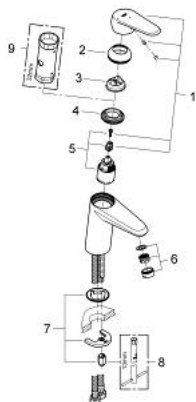

## 23 382 20E EURODISC COSMOPOLITAN BASIN MIXER 1/2" S-SIZE

### PRODUCT DESCRIPTION

- Colour: chrome
- single hole installation
- metal lever
- GROHE SilkMove 35 mm ceramic cartridge
- EcoMode - cold water flow in mid-lever position saves energy
- adjustable flow rate limiter
- adjustable minimum flow rate 2.5 l/min
- temperature limiter
- GROHE LongLife finish
- GROHE EcoJoy - less water, perfect flow
- maximum flow rate (at 3 bar): 5 l/min
- GROHE FastFixation installation system with centering support
- smooth body
- flexible connection hoses
- min. recommended pressure 1.0 bar

23 382 20E **EURODISC COSMOPOLITAN BASIN MIXER 1/2"**  
**S-SIZE**

**SPARE PARTS**

- 1: Lever (Spare part-nr. 46864000)
  - 2: Cap (Spare part-nr. 46492000)
  - 3: Temperature limiter (Spare part-nr. 46375000)
  - 4: Screw coupling (Spare part-nr. 46460000)
  - 5: Cartridge (Spare part-nr. 46863000)
  - 6: Laminar flow straightener (Spare part-nr. 64450000)
  - 7: Shank mounting kit (Spare part-nr. 46645000)
  - 8: Mounting wrench (Spare part-nr. 19017000)\*
  - 9: Socket spanner (Spare part-nr. 19332000)\*
- \* Optional accessories