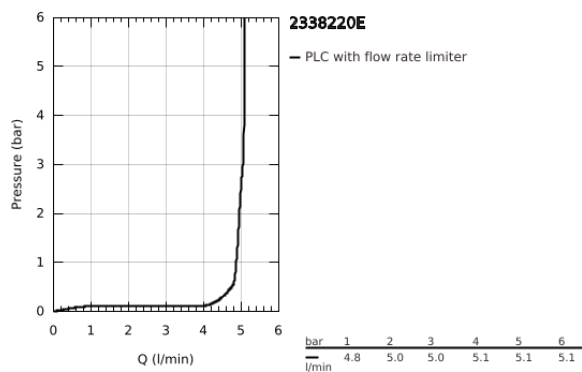

## 23 382 20E EURODISC COSMOPOLITAN BASIN MIXER 1/2" S-SIZE

### PRODUCT DESCRIPTION

- Colour: chrome
- single hole installation
- metal lever
- GROHE SilkMove 35 mm ceramic cartridge
- EcoMode - cold water flow in mid-lever position saves energy
- adjustable flow rate limiter
- adjustable minimum flow rate 2.5 l/min
- temperature limiter
- GROHE LongLife finish
- GROHE EcoJoy - less water, perfect flow
- maximum flow rate (at 3 bar): 5 l/min
- GROHE FastFixation installation system with centering support
- smooth body
- flexible connection hoses
- min. recommended pressure 1.0 bar

23 382 20E **EURODISC COSMOPOLITAN BASIN MIXER 1/2"**  
**S-SIZE**

**SPARE PARTS**

- 1: Lever (Spare part-nr. 46864000)
  - 2: Cap (Spare part-nr. 46492000)
  - 3: Temperature limiter (Spare part-nr. 46375000)
  - 4: Screw coupling (Spare part-nr. 46460000)
  - 5: Cartridge (Spare part-nr. 46863000)
  - 6: Laminar flow straightener (Spare part-nr. 64450000)
  - 7: Shank mounting kit (Spare part-nr. 46645000)
  - 8: Mounting wrench (Spare part-nr. 19017000)\*
  - 9: Socket spanner (Spare part-nr. 19332000)\*
- \* Optional accessories