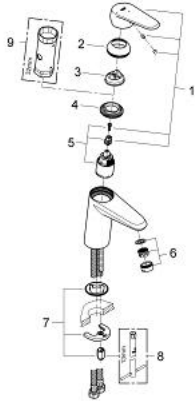

23 382 20E EURODISC COSMOPOLITAN BASIN MIXER 1/2" S-SIZE

PRODUCT DESCRIPTION

- Tyc: Chrome
- single hole installation
- metal lever
- GROHE SilkMove 35 mm ceramic cartridge
- OpenCold - cold water flow in mid-lever position
- adjustable flow rate limiter
- adjustable minimum flow rate 2.5 l/min
- temperature limiter
- GROHE LongLife finish
- GROHE EcoJoy - Less water, perfect flow
- maximum flow rate (at 3 bar): 5 l/min
- GROHE FastFixation installation system with centering support
- smooth body
- flexible connection hoses
- min. recommended pressure 1.0 bar

23 382 20E **EURODISC COSMOPOLITAN BASIN MIXER 1/2"**
S-SIZE

SPARE PARTS

- 1: Lever (Spare part-nr. 46864000)
 - 2: Cap (Spare part-nr. 46492000)
 - 3: Temperature limiter (Spare part-nr. 46375000)
 - 4: Screw coupling (Spare part-nr. 46460000)
 - 5: Cartridge (Spare part-nr. 46863000)
 - 6: Laminar flow straightener (Spare part-nr. 64450000)
 - 7: Shank mounting kit (Spare part-nr. 46645000)
 - 8: Mounting wrench (Spare part-nr. 19017000)*
 - 9: Socket spanner (Spare part-nr. 19332000)*
- * Optional accessories