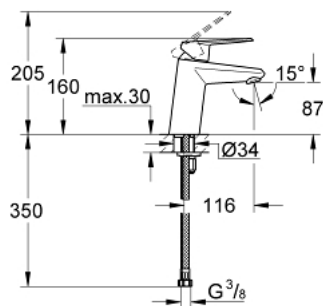

23 382 20E EURODISC COSMOPOLITAN BASIN MIXER 1/2" S-SIZE

PRODUCT DESCRIPTION

- Tyc: Chrome
- single hole installation
- metal lever
- GROHE SilkMove 35 mm ceramic cartridge
- OpenCold - cold water flow in mid-lever position
- adjustable flow rate limiter
- adjustable minimum flow rate 2.5 l/min
- temperature limiter
- GROHE LongLife finish
- GROHE EcoJoy - Less water, perfect flow
- maximum flow rate (at 3 bar): 5 l/min
- GROHE FastFixation installation system with centering support
- smooth body
- flexible connection hoses
- min. recommended pressure 1.0 bar

23 382 20E **EURODISC COSMOPOLITAN BASIN MIXER 1/2"**
S-SIZE

SPARE PARTS

- 1: Lever (Spare part-nr. 46864000)
 - 2: Cap (Spare part-nr. 46492000)
 - 3: Temperature limiter (Spare part-nr. 46375000)
 - 4: Screw coupling (Spare part-nr. 46460000)
 - 5: Cartridge (Spare part-nr. 46863000)
 - 6: Laminar flow straightener (Spare part-nr. 64450000)
 - 7: Shank mounting kit (Spare part-nr. 46645000)
 - 8: Mounting wrench (Spare part-nr. 19017000)*
 - 9: Socket spanner (Spare part-nr. 19332000)*
- * Optional accessories