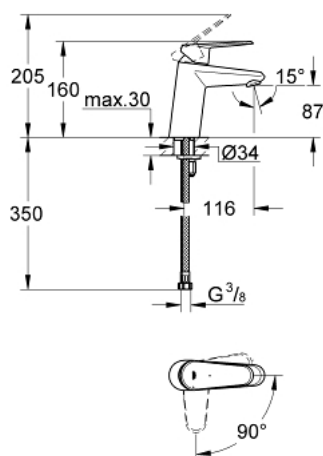

23 382 20E EURODISC COSMOPOLITAN BASIN MIXER 1/2" S-SIZE

PRODUCT DESCRIPTION

- Tyc: Chrome
- single hole installation
- metal lever
- GROHE SilkMove 35 mm ceramic cartridge
- OpenCold - cold water flow in mid-lever position
- adjustable flow rate limiter
- adjustable minimum flow rate 2.5 l/min
- temperature limiter
- GROHE LongLife finish
- GROHE EcoJoy - Less water, perfect flow
- maximum flow rate (at 3 bar): 5 l/min
- GROHE FastFixation installation system with centering support
- smooth body
- flexible connection hoses
- min. recommended pressure 1.0 bar

23 382 20E **EURODISC COSMOPOLITAN BASIN MIXER 1/2"**
S-SIZE

SPARE PARTS

- 1: Lever (Spare part-nr. 46864000)
 - 2: Cap (Spare part-nr. 46492000)
 - 3: Temperature limiter (Spare part-nr. 46375000)
 - 4: Screw coupling (Spare part-nr. 46460000)
 - 5: Cartridge (Spare part-nr. 46863000)
 - 6: Laminar flow straightener (Spare part-nr. 64450000)
 - 7: Shank mounting kit (Spare part-nr. 46645000)
 - 8: Mounting wrench (Spare part-nr. 19017000)*
 - 9: Socket spanner (Spare part-nr. 19332000)*
- * Optional accessories