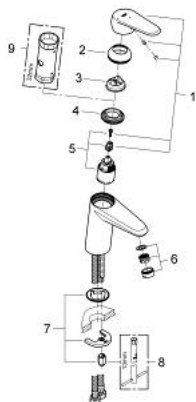

## 23 382 20E EURODISC COSMOPOLITAN BASIN MIXER 1/2" S-SIZE

### PRODUCT DESCRIPTION

- Tyc: Chrome
- single hole installation
- metal lever
- GROHE SilkMove 35 mm ceramic cartridge
- EcoMode - cold water flow in mid-lever position saves energy
- adjustable flow rate limiter
- adjustable minimum flow rate 2.5 l/min
- temperature limiter
- GROHE LongLife finish
- GROHE EcoJoy - Less water, perfect flow
- maximum flow rate (at 3 bar): 5 l/min
- GROHE FastFixation installation system with centering support
- smooth body
- flexible connection hoses
- min. recommended pressure 1.0 bar

23 382 20E **EURODISC COSMOPOLITAN BASIN MIXER 1/2"**  
**S-SIZE**

**SPARE PARTS**

- 1: Lever (Spare part-nr. 46864000)
  - 2: Cap (Spare part-nr. 46492000)
  - 3: Temperature limiter (Spare part-nr. 46375000)
  - 4: Screw coupling (Spare part-nr. 46460000)
  - 5: Cartridge (Spare part-nr. 46863000)
  - 6: Laminar flow straightener (Spare part-nr. 64450000)
  - 7: Shank mounting kit (Spare part-nr. 46645000)
  - 8: Mounting wrench (Spare part-nr. 19017000)\*
  - 9: Socket spanner (Spare part-nr. 19332000)\*
- \* Optional accessories