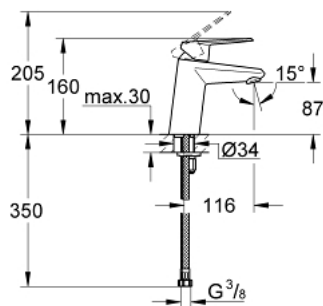

## 23 382 20E EURODISC COSMOPOLITAN BASIN MIXER 1/2" S-SIZE

### PRODUCT DESCRIPTION

- Tyc: Chrome
- single hole installation
- metal lever
- GROHE SilkMove 35 mm ceramic cartridge
- EcoMode - cold water flow in mid-lever position saves energy
- adjustable flow rate limiter
- adjustable minimum flow rate 2.5 l/min
- temperature limiter
- GROHE LongLife finish
- GROHE EcoJoy - Less water, perfect flow
- maximum flow rate (at 3 bar): 5 l/min
- GROHE FastFixation installation system with centering support
- smooth body
- flexible connection hoses
- min. recommended pressure 1.0 bar

23 382 20E **EURODISC COSMOPOLITAN BASIN MIXER 1/2"**  
**S-SIZE**

**SPARE PARTS**

- 1: Lever (Spare part-nr. 46864000)
  - 2: Cap (Spare part-nr. 46492000)
  - 3: Temperature limiter (Spare part-nr. 46375000)
  - 4: Screw coupling (Spare part-nr. 46460000)
  - 5: Cartridge (Spare part-nr. 46863000)
  - 6: Laminar flow straightener (Spare part-nr. 64450000)
  - 7: Shank mounting kit (Spare part-nr. 46645000)
  - 8: Mounting wrench (Spare part-nr. 19017000)\*
  - 9: Socket spanner (Spare part-nr. 19332000)\*
- \* Optional accessories