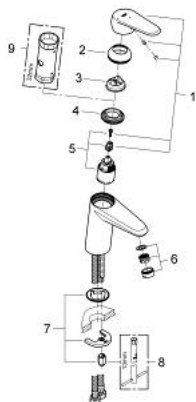

23 382 20E EURODISC COSMOPOLITAN BASIN MIXER 1/2" S-SIZE

PRODUCT DESCRIPTION

- Tyc: Chrome
- single hole installation
- metal lever
- GROHE SilkMove 35 mm ceramic cartridge
- OpenCold - cold water flow in mid-lever position
- adjustable flow rate limiter
- adjustable minimum flow rate 2.5 l/min
- temperature limiter
- GROHE LongLife finish
- GROHE EcoJoy - Less water, perfect flow
- maximum flow rate (at 3 bar): 5 l/min
- GROHE FastFixation installation system with centering support
- smooth body
- flexible connection hoses
- min. recommended pressure 1.0 bar

23 382 20E **EURODISC COSMOPOLITAN BASIN MIXER 1/2"**
S-SIZE

SPARE PARTS

- 1: Lever (Spare part-nr. 46864000)
 - 2: Cap (Spare part-nr. 46492000)
 - 3: Temperature limiter (Spare part-nr. 46375000)
 - 4: Screw coupling (Spare part-nr. 46460000)
 - 5: Cartridge (Spare part-nr. 46863000)
 - 6: Laminar flow straightener (Spare part-nr. 64450000)
 - 7: Shank mounting kit (Spare part-nr. 46645000)
 - 8: Mounting wrench (Spare part-nr. 19017000)*
 - 9: Socket spanner (Spare part-nr. 19332000)*
- * Optional accessories