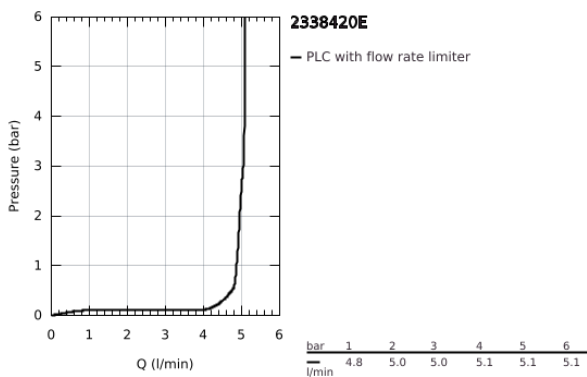

23 384 20E EURODISC COSMOPOLITAN BASIN MIXER 1/2"
S-SIZE

PRODUCT DESCRIPTION

- Colour: chrome
- single hole installation
- metal lever
- GROHE SilkMove 35 mm ceramic cartridge
- OpenCold - cold water flow in mid-lever position
- adjustable flow rate limiter
- adjustable minimum flow rate 2.5 l/min
- temperature limiter
- GROHE LongLife finish
- GROHE EcoJoy - less water, perfect flow
- maximum flow rate (at 3 bar): 5 l/min
- GROHE FastFixation installation system with centering support
- pop-up waste set 1 1/4"
- flexible connection hoses

23 384 20E **EURODISC COSMOPOLITAN BASIN MIXER 1/2"**
S-SIZE

SPARE PARTS

- 1: Lever (Spare part-nr. 46864000)
- 2: Cap (Spare part-nr. 46492000)
- 3: Temperature limiter (Spare part-nr. 46375000)
- 4: Screw coupling (Spare part-nr. 46460000)
- 5: Cartridge (Spare part-nr. 46863000)
- 6: Pop-up rod (Spare part-nr. 46739000)
- 7: Laminar flow straightener (Spare part-nr. 64450000)
- 8: Shank mounting kit (Spare part-nr. 46645000)
- 9: Waste set 1 1/4" (Spare part-nr. 28910000)
- 9.1: Plug (Spare part-nr. 07182000)
- 9.2: Eccentric rod (Spare part-nr. 07052000)
- 10: Socket spanner (Spare part-nr. 19332000)*
- 11: Mounting wrench (Spare part-nr. 19017000)*
- 12: Eccentric rod (Spare part-nr. 07341000)*