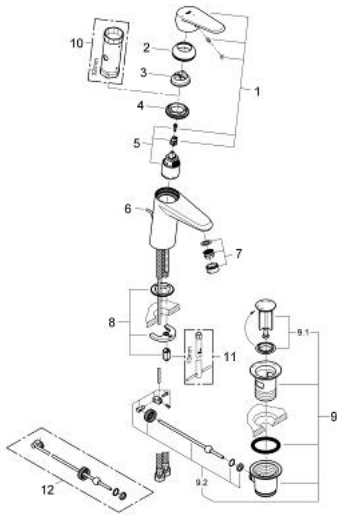

**23 384 20E EURODISC COSMOPOLITAN BASIN MIXER 1/2"  
S-SIZE**

**PRODUCT DESCRIPTION**

- Colour: chrome
- single hole installation
- metal lever
- GROHE SilkMove 35 mm ceramic cartridge
- EcoMode - cold water flow in mid-lever position saves energy
- adjustable flow rate limiter
- adjustable minimum flow rate 2.5 l/min
- temperature limiter
- GROHE LongLife finish
- GROHE EcoJoy - less water, perfect flow
- maximum flow rate (at 3 bar): 5 l/min
- GROHE FastFixation installation system with centering support
- pop-up waste set 1 1/4"
- flexible connection hoses

23 384 20E **EURODISC COSMOPOLITAN BASIN MIXER 1/2"**  
**S-SIZE**

**SPARE PARTS**

- 1: Lever (Spare part-nr. 46864000)
  - 2: Cap (Spare part-nr. 46492000)
  - 3: Temperature limiter (Spare part-nr. 46375000)
  - 4: Screw coupling (Spare part-nr. 46460000)
  - 5: Cartridge (Spare part-nr. 46863000)
  - 6: Pop-up rod (Spare part-nr. 46739000)
  - 7: Laminar flow straightener (Spare part-nr. 64450000)
  - 8: Shank mounting kit (Spare part-nr. 46645000)
  - 9: Waste set 1 1/4" (Spare part-nr. 28910000)
  - 9.1: Plug (Spare part-nr. 07182000)
  - 9.2: Eccentric rod (Spare part-nr. 07052000)
  - 10: Socket spanner (Spare part-nr. 19332000)\*
  - 11: Mounting wrench (Spare part-nr. 19017000)\*
  - 12: Eccentric rod (Spare part-nr. 07341000)\*
- \* Optional accessories