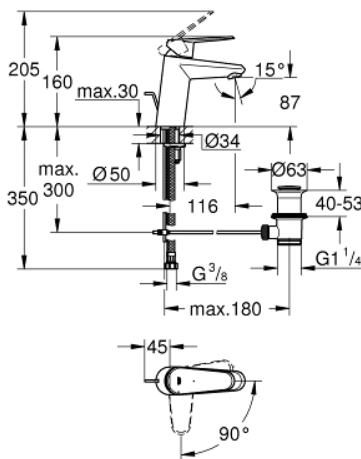

**23 384 20E EURODISC COSMOPOLITAN BASIN MIXER 1/2"  
S-SIZE**

**PRODUCT DESCRIPTION**

- Colour: chrome
- single hole installation
- metal lever
- GROHE SilkMove 35 mm ceramic cartridge
- EcoMode - cold water flow in mid-lever position saves energy
- adjustable flow rate limiter
- adjustable minimum flow rate 2.5 l/min
- temperature limiter
- GROHE LongLife finish
- GROHE EcoJoy - less water, perfect flow
- maximum flow rate (at 3 bar): 5 l/min
- GROHE FastFixation installation system with centering support
- pop-up waste set 1 1/4"
- flexible connection hoses

23 384 20E **EURODISC COSMOPOLITAN BASIN MIXER 1/2"**  
**S-SIZE**

**SPARE PARTS**

- 1: Lever (Spare part-nr. 46864000)
  - 2: Cap (Spare part-nr. 46492000)
  - 3: Temperature limiter (Spare part-nr. 46375000)
  - 4: Screw coupling (Spare part-nr. 46460000)
  - 5: Cartridge (Spare part-nr. 46863000)
  - 6: Pop-up rod (Spare part-nr. 46739000)
  - 7: Laminar flow straightener (Spare part-nr. 64450000)
  - 8: Shank mounting kit (Spare part-nr. 46645000)
  - 9: Waste set 1 1/4" (Spare part-nr. 28910000)
  - 9.1: Plug (Spare part-nr. 07182000)
  - 9.2: Eccentric rod (Spare part-nr. 07052000)
  - 10: Socket spanner (Spare part-nr. 19332000)\*
  - 11: Mounting wrench (Spare part-nr. 19017000)\*
  - 12: Eccentric rod (Spare part-nr. 07341000)\*
- \* Optional accessories