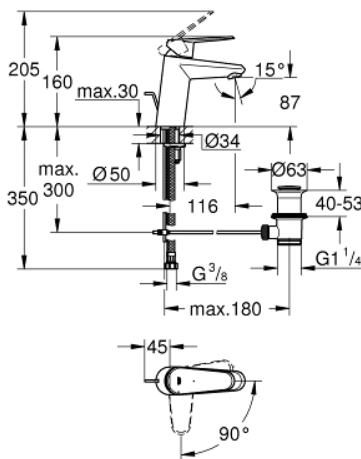

23 384 20E EURODISC COSMOPOLITAN BASIN MIXER 1/2"
S-SIZE

PRODUCT DESCRIPTION

- Colour: chrome
- single hole installation
- metal lever
- GROHE SilkMove 35 mm ceramic cartridge
- OpenCold - cold water flow in mid-lever position
- adjustable flow rate limiter
- adjustable minimum flow rate 2.5 l/min
- temperature limiter
- GROHE LongLife finish
- GROHE EcoJoy - less water, perfect flow
- maximum flow rate (at 3 bar): 5 l/min
- GROHE FastFixation installation system with centering support
- pop-up waste set 1 1/4"
- flexible connection hoses

23 384 20E **EURODISC COSMOPOLITAN BASIN MIXER 1/2"**
S-SIZE

SPARE PARTS

- 1: Lever (Spare part-nr. 46864000)
- 2: Cap (Spare part-nr. 46492000)
- 3: Temperature limiter (Spare part-nr. 46375000)
- 4: Screw coupling (Spare part-nr. 46460000)
- 5: Cartridge (Spare part-nr. 46863000)
- 6: Pop-up rod (Spare part-nr. 46739000)
- 7: Laminar flow straightener (Spare part-nr. 64450000)
- 8: Shank mounting kit (Spare part-nr. 46645000)
- 9: Waste set 1 1/4" (Spare part-nr. 28910000)
- 9.1: Plug (Spare part-nr. 07182000)
- 9.2: Eccentric rod (Spare part-nr. 07052000)
- 10: Socket spanner (Spare part-nr. 19332000)*
- 11: Mounting wrench (Spare part-nr. 19017000)*
- 12: Eccentric rod (Spare part-nr. 07341000)*