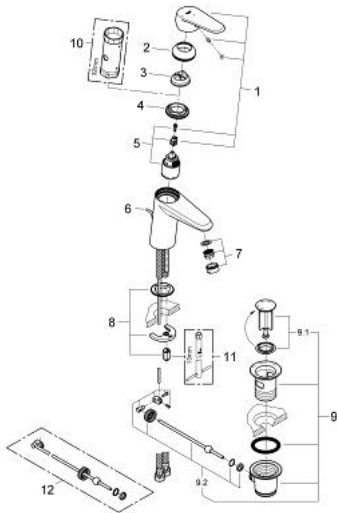

23 384 20E EURODISC COSMOPOLITAN BASIN MIXER 1/2"
S-SIZE

PRODUCT DESCRIPTION

- Colour: chrome
- single hole installation
- metal lever
- GROHE SilkMove 35 mm ceramic cartridge
- OpenCold - cold water flow in mid-lever position
- adjustable flow rate limiter
- adjustable minimum flow rate 2.5 l/min
- temperature limiter
- GROHE LongLife finish
- GROHE EcoJoy - less water, perfect flow
- maximum flow rate (at 3 bar): 5 l/min
- GROHE FastFixation installation system with centering support
- pop-up waste set 1 1/4"
- flexible connection hoses

23 384 20E **EURODISC COSMOPOLITAN BASIN MIXER 1/2"**
S-SIZE

SPARE PARTS

- 1: Lever (Spare part-nr. 46864000)
- 2: Cap (Spare part-nr. 46492000)
- 3: Temperature limiter (Spare part-nr. 46375000)
- 4: Screw coupling (Spare part-nr. 46460000)
- 5: Cartridge (Spare part-nr. 46863000)
- 6: Pop-up rod (Spare part-nr. 46739000)
- 7: Laminar flow straightener (Spare part-nr. 64450000)
- 8: Shank mounting kit (Spare part-nr. 46645000)
- 9: Waste set 1 1/4" (Spare part-nr. 28910000)
- 9.1: Plug (Spare part-nr. 07182000)
- 9.2: Eccentric rod (Spare part-nr. 07052000)
- 10: Socket spanner (Spare part-nr. 19332000)*
- 11: Mounting wrench (Spare part-nr. 19017000)*
- 12: Eccentric rod (Spare part-nr. 07341000)*