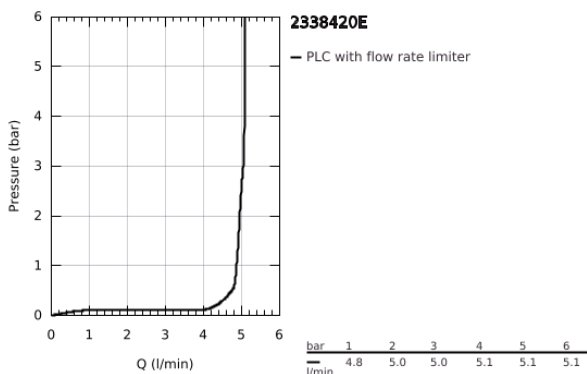

**23 384 20E EURODISC COSMOPOLITAN BASIN MIXER 1/2"  
S-SIZE**

**PRODUCT DESCRIPTION**

- Colour: chrome
- single hole installation
- metal lever
- GROHE SilkMove 35 mm ceramic cartridge
- EcoMode - cold water flow in mid-lever position saves energy
- adjustable flow rate limiter
- adjustable minimum flow rate 2.5 l/min
- temperature limiter
- GROHE LongLife finish
- GROHE EcoJoy - less water, perfect flow
- maximum flow rate (at 3 bar): 5 l/min
- GROHE FastFixation installation system with centering support
- pop-up waste set 1 1/4"
- flexible connection hoses

23 384 20E **EURODISC COSMOPOLITAN BASIN MIXER 1/2"**  
**S-SIZE**

**SPARE PARTS**

- 1: Lever (Spare part-nr. 46864000)
  - 2: Cap (Spare part-nr. 46492000)
  - 3: Temperature limiter (Spare part-nr. 46375000)
  - 4: Screw coupling (Spare part-nr. 46460000)
  - 5: Cartridge (Spare part-nr. 46863000)
  - 6: Pop-up rod (Spare part-nr. 46739000)
  - 7: Laminar flow straightener (Spare part-nr. 64450000)
  - 8: Shank mounting kit (Spare part-nr. 46645000)
  - 9: Waste set 1 1/4" (Spare part-nr. 28910000)
  - 9.1: Plug (Spare part-nr. 07182000)
  - 9.2: Eccentric rod (Spare part-nr. 07052000)
  - 10: Socket spanner (Spare part-nr. 19332000)\*
  - 11: Mounting wrench (Spare part-nr. 19017000)\*
  - 12: Eccentric rod (Spare part-nr. 07341000)\*
- \* Optional accessories