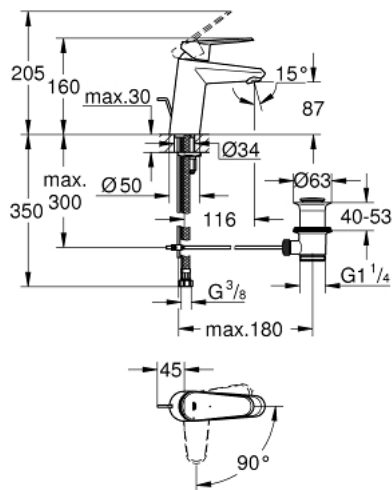

23 384 20E EURODISC COSMOPOLITAN BASIN MIXER 1/2" S-SIZE

PRODUCT DESCRIPTION

- Tyc: Chrome
- single hole installation
- metal lever
- GROHE SilkMove 35 mm ceramic cartridge
- OpenCold - cold water flow in mid-lever position
- adjustable flow rate limiter
- adjustable minimum flow rate 2.5 l/min
- temperature limiter
- GROHE LongLife finish
- GROHE EcoJoy - Less water, perfect flow
- maximum flow rate (at 3 bar): 5 l/min
- GROHE FastFixation installation system with centering support
- pop-up waste set 1 1/4"
- flexible connection hoses

23 384 20E **EURODISC COSMOPOLITAN BASIN MIXER 1/2"**
S-SIZE

SPARE PARTS

- 1: Lever (Spare part-nr. 46864000)
- 2: Cap (Spare part-nr. 46492000)
- 3: Temperature limiter (Spare part-nr. 46375000)
- 4: Screw coupling (Spare part-nr. 46460000)
- 5: Cartridge (Spare part-nr. 46863000)
- 6: Pop-up rod (Spare part-nr. 46739000)
- 7: Laminar flow straightener (Spare part-nr. 64450000)
- 8: Shank mounting kit (Spare part-nr. 46645000)
- 9: Waste set 1 1/4" (Spare part-nr. 28910000)
- 9.1: Plug (Spare part-nr. 07182000)
- 9.2: Eccentric rod (Spare part-nr. 07052000)
- 10: Socket spanner (Spare part-nr. 19332000)*
- 11: Mounting wrench (Spare part-nr. 19017000)*
- 12: Eccentric rod (Spare part-nr. 07341000)*