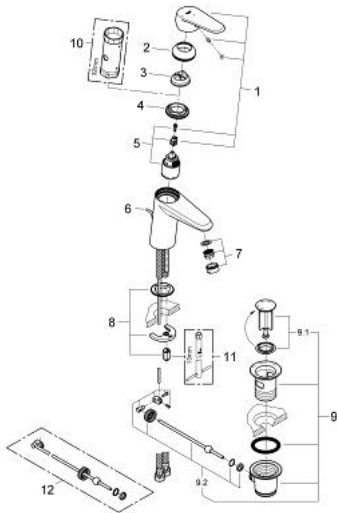

23 384 20E EURODISC COSMOPOLITAN BASIN MIXER 1/2" S-SIZE

PRODUCT DESCRIPTION

- Tyc: Chrome
- single hole installation
- metal lever
- GROHE SilkMove 35 mm ceramic cartridge
- OpenCold - cold water flow in mid-lever position
- adjustable flow rate limiter
- adjustable minimum flow rate 2.5 l/min
- temperature limiter
- GROHE LongLife finish
- GROHE EcoJoy - Less water, perfect flow
- maximum flow rate (at 3 bar): 5 l/min
- GROHE FastFixation installation system with centering support
- pop-up waste set 1 1/4"
- flexible connection hoses

23 384 20E **EURODISC COSMOPOLITAN BASIN MIXER 1/2"**
S-SIZE

SPARE PARTS

- 1: Lever (Spare part-nr. 46864000)
- 2: Cap (Spare part-nr. 46492000)
- 3: Temperature limiter (Spare part-nr. 46375000)
- 4: Screw coupling (Spare part-nr. 46460000)
- 5: Cartridge (Spare part-nr. 46863000)
- 6: Pop-up rod (Spare part-nr. 46739000)
- 7: Laminar flow straightener (Spare part-nr. 64450000)
- 8: Shank mounting kit (Spare part-nr. 46645000)
- 9: Waste set 1 1/4" (Spare part-nr. 28910000)
- 9.1: Plug (Spare part-nr. 07182000)
- 9.2: Eccentric rod (Spare part-nr. 07052000)
- 10: Socket spanner (Spare part-nr. 19332000)*
- 11: Mounting wrench (Spare part-nr. 19017000)*
- 12: Eccentric rod (Spare part-nr. 07341000)*