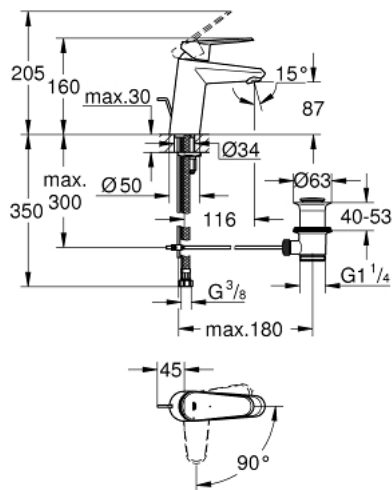

## 23 384 20E EURODISC COSMOPOLITAN BASIN MIXER 1/2" S-SIZE

### PRODUCT DESCRIPTION

- Tyc: Chrome
- single hole installation
- metal lever
- GROHE SilkMove 35 mm ceramic cartridge
- EcoMode - cold water flow in mid-lever position saves energy
- adjustable flow rate limiter
- adjustable minimum flow rate 2.5 l/min
- temperature limiter
- GROHE LongLife finish
- GROHE EcoJoy - Less water, perfect flow
- maximum flow rate (at 3 bar): 5 l/min
- GROHE FastFixation installation system with centering support
- pop-up waste set 1 1/4"
- flexible connection hoses

23 384 20E **EURODISC COSMOPOLITAN BASIN MIXER 1/2"**  
**S-SIZE**

**SPARE PARTS**

- 1: Lever (Spare part-nr. 46864000)
- 2: Cap (Spare part-nr. 46492000)
- 3: Temperature limiter (Spare part-nr. 46375000)
- 4: Screw coupling (Spare part-nr. 46460000)
- 5: Cartridge (Spare part-nr. 46863000)
- 6: Pop-up rod (Spare part-nr. 46739000)
- 7: Laminar flow straightener (Spare part-nr. 64450000)
- 8: Shank mounting kit (Spare part-nr. 46645000)
- 9: Waste set 1 1/4" (Spare part-nr. 28910000)
- 9.1: Plug (Spare part-nr. 07182000)
- 9.2: Eccentric rod (Spare part-nr. 07052000)
- 10: Socket spanner (Spare part-nr. 19332000)\*
- 11: Mounting wrench (Spare part-nr. 19017000)\*
- 12: Eccentric rod (Spare part-nr. 07341000)\*