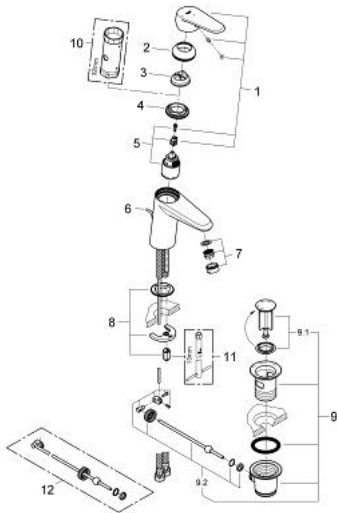

## 23 384 20E EURODISC COSMOPOLITAN BASIN MIXER 1/2" S-SIZE

### PRODUCT DESCRIPTION

- Tyc: Chrome
- single hole installation
- metal lever
- GROHE SilkMove 35 mm ceramic cartridge
- EcoMode - cold water flow in mid-lever position saves energy
- adjustable flow rate limiter
- adjustable minimum flow rate 2.5 l/min
- temperature limiter
- GROHE LongLife finish
- GROHE EcoJoy - Less water, perfect flow
- maximum flow rate (at 3 bar): 5 l/min
- GROHE FastFixation installation system with centering support
- pop-up waste set 1 1/4"
- flexible connection hoses

23 384 20E **EURODISC COSMOPOLITAN BASIN MIXER 1/2"**  
**S-SIZE**

**SPARE PARTS**

- 1: Lever (Spare part-nr. 46864000)
- 2: Cap (Spare part-nr. 46492000)
- 3: Temperature limiter (Spare part-nr. 46375000)
- 4: Screw coupling (Spare part-nr. 46460000)
- 5: Cartridge (Spare part-nr. 46863000)
- 6: Pop-up rod (Spare part-nr. 46739000)
- 7: Laminar flow straightener (Spare part-nr. 64450000)
- 8: Shank mounting kit (Spare part-nr. 46645000)
- 9: Waste set 1 1/4" (Spare part-nr. 28910000)
- 9.1: Plug (Spare part-nr. 07182000)
- 9.2: Eccentric rod (Spare part-nr. 07052000)
- 10: Socket spanner (Spare part-nr. 19332000)\*
- 11: Mounting wrench (Spare part-nr. 19017000)\*
- 12: Eccentric rod (Spare part-nr. 07341000)\*