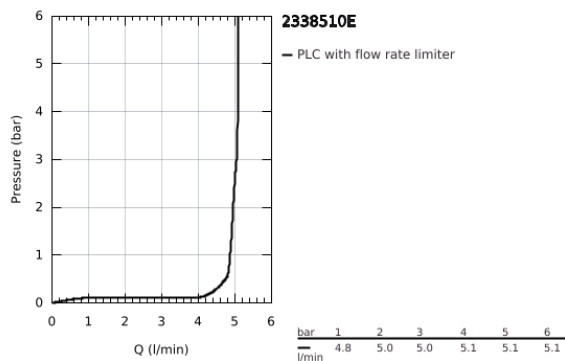

23 385 10E **CONCETTO BASIN MIXER 1/2"**
S-SIZE

PRODUCT DESCRIPTION

- Colour: chrome
- metal lever
- single hole installation
- GROHE SilkMove 28 mm ceramic cartridge
- OpenCold - cold water flow in mid-lever position
- adjustable flow rate limiter
- with temperature limiter
- GROHE LongLife finish
- GROHE EcoJoy - less water, perfect flow
- maximum flow rate (at 3 bar): 5 l/min
- GROHE FastFixation rapid installation system
- smooth body
- flexible connection hoses

23 385 10E **CONCETTO BASIN MIXER 1/2"**
S-SIZE

SPARE PARTS

- 1: Lever (Spare part-nr. 46869000)
- 2: retaining ring (Spare part-nr. 46715000)
- 3: Cartridge (Spare part-nr. 46580000)
- 4: Mousseur (Spare part-nr. 13935000)
- 5: Shank mounting kit (Spare part-nr. 46249000)
- 6: Mounting wrench (Spare part-nr. 19017000)*
- 7: Base plate (Spare part-nr. 48165000)*