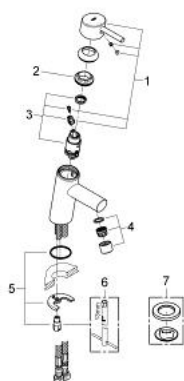

23 385 10E **CONCETTO BASIN MIXER 1/2"**
S-SIZE

SPARE PARTS

- 1: Lever (Spare part-nr. 46869000)
- 2: retaining ring (Spare part-nr. 46715000)
- 3: Cartridge (Spare part-nr. 46580000)
- 4: Mousseur (Spare part-nr. 13935000)
- 5: Shank mounting kit (Spare part-nr. 46249000)
- 6: Mounting wrench (Spare part-nr. 19017000)*
- 7: Base plate (Spare part-nr. 48165000)*

* Optional accessories