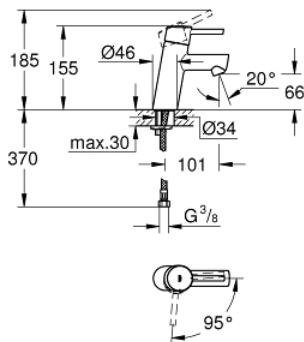

## 23 385 10E **CONCETTO BASIN MIXER 1/2"** **S-SIZE**

### PRODUCT DESCRIPTION

- Colour: chrome
- metal lever
- single hole installation
- GROHE SilkMove 28 mm ceramic cartridge
- EcoMode - cold water flow in mid-lever position saves energy
- adjustable flow rate limiter
- with temperature limiter
- GROHE LongLife finish
- GROHE EcoJoy - less water, perfect flow
- maximum flow rate (at 3 bar): 5 l/min
- GROHE FastFixation rapid installation system
- smooth body
- flexible connection hoses

23 385 10E **CONCETTO BASIN MIXER 1/2"**  
**S-SIZE**

**SPARE PARTS**

- 1: Lever (Spare part-nr. 46869000)
- 2: retaining ring (Spare part-nr. 46715000)
- 3: Cartridge (Spare part-nr. 46580000)
- 4: Mousseur (Spare part-nr. 13935000)
- 5: Shank mounting kit (Spare part-nr. 46249000)
- 6: Mounting wrench (Spare part-nr. 19017000)\*
- 7: Base plate (Spare part-nr. 48165000)\*