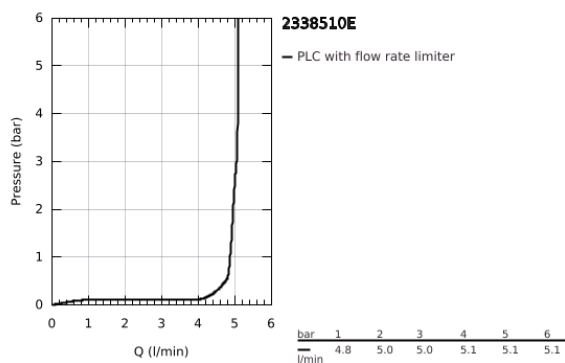

## 23 385 10E **CONCETTO BASIN MIXER 1/2"** **S-SIZE**

### PRODUCT DESCRIPTION

- Colour: chrome
- metal lever
- single hole installation
- GROHE SilkMove 28 mm ceramic cartridge
- EcoMode - cold water flow in mid-lever position saves energy
- adjustable flow rate limiter
- with temperature limiter
- GROHE LongLife finish
- GROHE EcoJoy - less water, perfect flow
- maximum flow rate (at 3 bar): 5 l/min
- GROHE FastFixation rapid installation system
- smooth body
- flexible connection hoses

23 385 10E **CONCETTO BASIN MIXER 1/2"**  
**S-SIZE**

**SPARE PARTS**

- 1: Lever (Spare part-nr. 46869000)
- 2: retaining ring (Spare part-nr. 46715000)
- 3: Cartridge (Spare part-nr. 46580000)
- 4: Mousseur (Spare part-nr. 13935000)
- 5: Shank mounting kit (Spare part-nr. 46249000)
- 6: Mounting wrench (Spare part-nr. 19017000)\*
- 7: Base plate (Spare part-nr. 48165000)\*