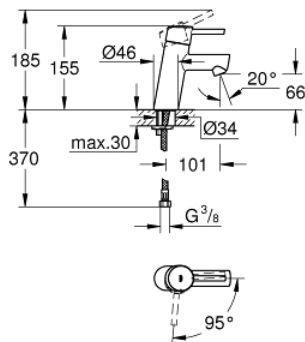

23 385 10E **CONCETTO BASIN MIXER 1/2"**
S-SIZE

PRODUCT DESCRIPTION

- Colour: chrome
- metal lever
- single hole installation
- GROHE SilkMove 28 mm ceramic cartridge
- OpenCold - cold water flow in mid-lever position
- adjustable flow rate limiter
- with temperature limiter
- GROHE LongLife finish
- GROHE EcoJoy - less water, perfect flow
- maximum flow rate (at 3 bar): 5 l/min
- GROHE FastFixation rapid installation system
- smooth body
- flexible connection hoses

23 385 10E **CONCETTO BASIN MIXER 1/2"**
S-SIZE

SPARE PARTS

- 1: Lever (Spare part-nr. 46869000)
- 2: retaining ring (Spare part-nr. 46715000)
- 3: Cartridge (Spare part-nr. 46580000)
- 4: Mousseur (Spare part-nr. 13935000)
- 5: Shank mounting kit (Spare part-nr. 46249000)
- 6: Mounting wrench (Spare part-nr. 19017000)*
- 7: Base plate (Spare part-nr. 48165000)*