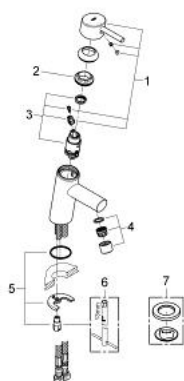

## 23 385 10E **CONCETTO BASIN MIXER 1/2"** **S-SIZE**

### PRODUCT DESCRIPTION

- Colour: chrome
- metal lever
- single hole installation
- GROHE SilkMove 28 mm ceramic cartridge
- EcoMode - cold water flow in mid-lever position saves energy
- adjustable flow rate limiter
- with temperature limiter
- GROHE LongLife finish
- GROHE EcoJoy - less water, perfect flow
- maximum flow rate (at 3 bar): 5 l/min
- GROHE FastFixation rapid installation system
- smooth body
- flexible connection hoses

23 385 10E **CONCETTO BASIN MIXER 1/2"**  
**S-SIZE**

**SPARE PARTS**

- 1: Lever (Spare part-nr. 46869000)
- 2: retaining ring (Spare part-nr. 46715000)
- 3: Cartridge (Spare part-nr. 46580000)
- 4: Mousseur (Spare part-nr. 13935000)
- 5: Shank mounting kit (Spare part-nr. 46249000)
- 6: Mounting wrench (Spare part-nr. 19017000)\*
- 7: Base plate (Spare part-nr. 48165000)\*