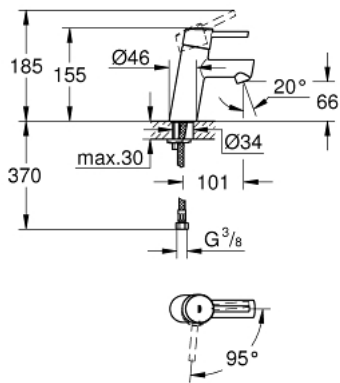

23 385 10E **CONCETTO BASIN MIXER 1/2"**  
**S-SIZE**

**PRODUCT DESCRIPTION**

- Tyc: Chrome
- metal lever
- single hole installation
- GROHE SilkMove 28 mm ceramic cartridge
- OpenCold - cold water flow in mid-lever position
- adjustable flow rate limiter
- with temperature limiter
- GROHE LongLife finish
- GROHE EcoJoy - Less water, perfect flow
- maximum flow rate (at 3 bar): 5 l/min
- GROHE FastFixation rapid installation system
- smooth body
- flexible connection hoses

23 385 10E **CONCETTO BASIN MIXER 1/2"**  
**S-SIZE**

**SPARE PARTS**

- 1: Lever (Spare part-nr. 46869000)
- 2: Fitting ring (Spare part-nr. 46715000)
- 3: Cartridge (Spare part-nr. 46580000)
- 4: Mousseur (Spare part-nr. 13935000)
- 5: Shank mounting kit (Spare part-nr. 46249000)
- 6: Mounting wrench (Spare part-nr. 19017000)\*
- 7: Base plate (Spare part-nr. 48165000)\*