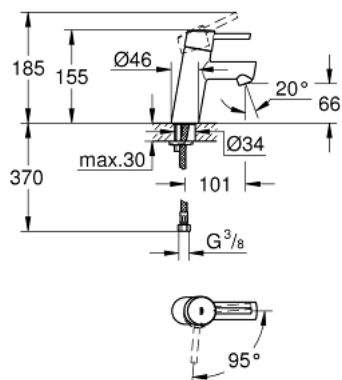

23 385 10E **CONCETTO BASIN MIXER 1/2"** **S-SIZE**

PRODUCT DESCRIPTION

- Tyc: Chrome
- metal lever
- single hole installation
- GROHE SilkMove 28 mm ceramic cartridge
- EcoMode - cold water flow in mid-lever position saves energy
- adjustable flow rate limiter
- with temperature limiter
- GROHE LongLife finish
- GROHE EcoJoy - Less water, perfect flow
- maximum flow rate (at 3 bar): 5 l/min
- GROHE FastFixation rapid installation system
- smooth body
- flexible connection hoses

23 385 10E **CONCETTO BASIN MIXER 1/2"**
S-SIZE

SPARE PARTS

- 1: Lever (Spare part-nr. 46869000)
- 2: Fitting ring (Spare part-nr. 46715000)
- 3: Cartridge (Spare part-nr. 46580000)
- 4: Mousseur (Spare part-nr. 13935000)
- 5: Shank mounting kit (Spare part-nr. 46249000)
- 6: Mounting wrench (Spare part-nr. 19017000)*
- 7: Base plate (Spare part-nr. 48165000)*