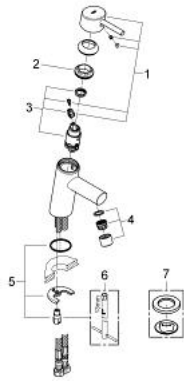

23 385 10E **CONCETTO BASIN MIXER 1/2"** **S-SIZE**

PRODUCT DESCRIPTION

- Tyc: Chrome
- metal lever
- single hole installation
- GROHE SilkMove 28 mm ceramic cartridge
- EcoMode - cold water flow in mid-lever position saves energy
- adjustable flow rate limiter
- with temperature limiter
- GROHE LongLife finish
- GROHE EcoJoy - Less water, perfect flow
- maximum flow rate (at 3 bar): 5 l/min
- GROHE FastFixation rapid installation system
- smooth body
- flexible connection hoses

23 385 10E **CONCETTO BASIN MIXER 1/2"**
S-SIZE

SPARE PARTS

- 1: Lever (Spare part-nr. 46869000)
- 2: Fitting ring (Spare part-nr. 46715000)
- 3: Cartridge (Spare part-nr. 46580000)
- 4: Mousseur (Spare part-nr. 13935000)
- 5: Shank mounting kit (Spare part-nr. 46249000)
- 6: Mounting wrench (Spare part-nr. 19017000)*
- 7: Base plate (Spare part-nr. 48165000)*