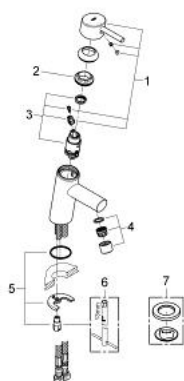

23 385 10E **CONCETTO BASIN MIXER 1/2"**  
**S-SIZE**

**PRODUCT DESCRIPTION**

- Tyc: Chrome
- metal lever
- single hole installation
- GROHE SilkMove 28 mm ceramic cartridge
- OpenCold - cold water flow in mid-lever position
- adjustable flow rate limiter
- with temperature limiter
- GROHE LongLife finish
- GROHE EcoJoy - Less water, perfect flow
- maximum flow rate (at 3 bar): 5 l/min
- GROHE FastFixation rapid installation system
- smooth body
- flexible connection hoses

23 385 10E **CONCETTO BASIN MIXER 1/2"**  
**S-SIZE**

**SPARE PARTS**

- 1: Lever (Spare part-nr. 46869000)
- 2: Fitting ring (Spare part-nr. 46715000)
- 3: Cartridge (Spare part-nr. 46580000)
- 4: Mousseur (Spare part-nr. 13935000)
- 5: Shank mounting kit (Spare part-nr. 46249000)
- 6: Mounting wrench (Spare part-nr. 19017000)\*
- 7: Base plate (Spare part-nr. 48165000)\*