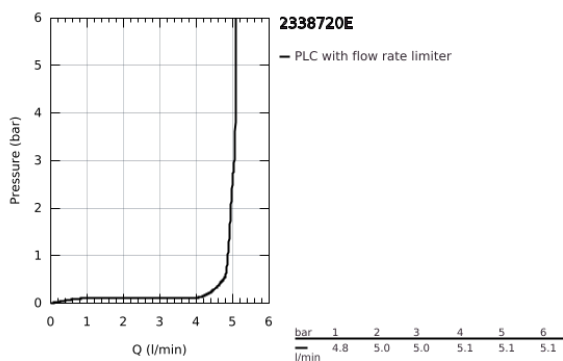

23 387 20E **EUROSTYLE COSMOPOLITAN BASIN MIXER 1/2"**
S-SIZE

PRODUCT DESCRIPTION

- Colour: chrome
- single hole installation
- metal lever
- GROHE SilkMove 28 mm ceramic cartridge
- OpenCold - cold water flow in mid-lever position
- with temperature limiter
- GROHE LongLife finish
- GROHE EcoJoy - less water, perfect flow
- maximum flow rate (at 3 bar): 5 l/min
- GROHE FastFixation rapid installation system
- pop-up waste set 1 1/4"
- flexible connection hoses
- min. recommended pressure 1.0 bar

23 387 20E **EUROSTYLE COSMOPOLITAN BASIN MIXER 1/2"**
S-SIZE

SPARE PARTS

- 1: Lever (Spare part-nr. 46868000)
- 2: retaining ring (Spare part-nr. 46715000)
- 3: Cartridge (Spare part-nr. 46580000)
- 4: Pop-up rod (Spare part-nr. 46739000)
- 5: Laminar flow straightener (Spare part-nr. 64450000)
- 6: Center ring (Spare part-nr. 46719000)
- 7: Base plate (Spare part-nr. 48165000)
- 8: Shank mounting kit (Spare part-nr. 46671000)
- 9: Waste set 1 1/4" (Spare part-nr. 28910000)
- 9.1: Plug (Spare part-nr. 07182000)
- 9.2: Eccentric rod (Spare part-nr. 07052000)
- 10: Mounting wrench (Spare part-nr. 19017000)*
- 11: Eccentric rod (Spare part-nr. 07341000)*