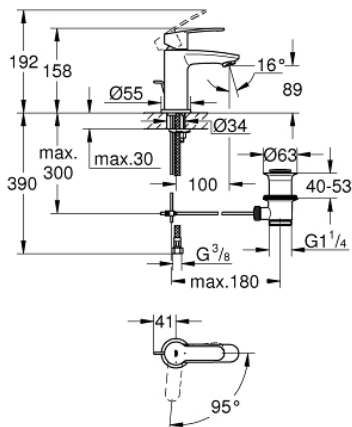

23 387 20E **EUROSTYLE COSMOPOLITAN BASIN MIXER 1/2"**
S-SIZE

PRODUCT DESCRIPTION

- Colour: chrome
- single hole installation
- metal lever
- GROHE SilkMove 28 mm ceramic cartridge
- OpenCold - cold water flow in mid-lever position
- with temperature limiter
- GROHE LongLife finish
- GROHE EcoJoy - less water, perfect flow
- maximum flow rate (at 3 bar): 5 l/min
- GROHE FastFixation rapid installation system
- pop-up waste set 1 1/4"
- flexible connection hoses
- min. recommended pressure 1.0 bar

23 387 20E **EUROSTYLE COSMOPOLITAN BASIN MIXER 1/2"**
S-SIZE

SPARE PARTS

- 1: Lever (Spare part-nr. 46868000)
- 2: retaining ring (Spare part-nr. 46715000)
- 3: Cartridge (Spare part-nr. 46580000)
- 4: Pop-up rod (Spare part-nr. 46739000)
- 5: Laminar flow straightener (Spare part-nr. 64450000)
- 6: Center ring (Spare part-nr. 46719000)
- 7: Base plate (Spare part-nr. 48165000)
- 8: Shank mounting kit (Spare part-nr. 46671000)
- 9: Waste set 1 1/4" (Spare part-nr. 28910000)
- 9.1: Plug (Spare part-nr. 07182000)
- 9.2: Eccentric rod (Spare part-nr. 07052000)
- 10: Mounting wrench (Spare part-nr. 19017000)*
- 11: Eccentric rod (Spare part-nr. 07341000)*