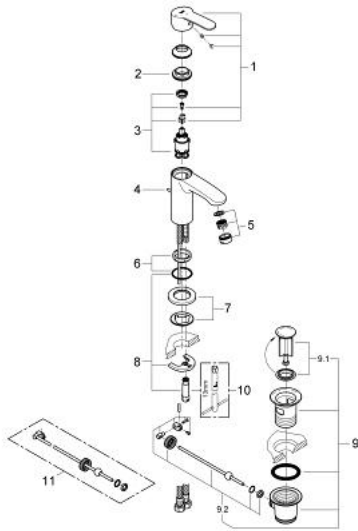

23 387 20E **EUROSTYLE COSMOPOLITAN BASIN MIXER 1/2"**
S-SIZE

PRODUCT DESCRIPTION

- Colour: chrome
- single hole installation
- metal lever
- GROHE SilkMove 28 mm ceramic cartridge
- OpenCold - cold water flow in mid-lever position
- with temperature limiter
- GROHE LongLife finish
- GROHE EcoJoy - less water, perfect flow
- maximum flow rate (at 3 bar): 5 l/min
- GROHE FastFixation rapid installation system
- pop-up waste set 1 1/4"
- flexible connection hoses
- min. recommended pressure 1.0 bar

23 387 20E **EUROSTYLE COSMOPOLITAN BASIN MIXER 1/2"**
S-SIZE

SPARE PARTS

- 1: Lever (Spare part-nr. 46868000)
- 2: retaining ring (Spare part-nr. 46715000)
- 3: Cartridge (Spare part-nr. 46580000)
- 4: Pop-up rod (Spare part-nr. 46739000)
- 5: Laminar flow straightener (Spare part-nr. 64450000)
- 6: Center ring (Spare part-nr. 46719000)
- 7: Base plate (Spare part-nr. 48165000)
- 8: Shank mounting kit (Spare part-nr. 46671000)
- 9: Waste set 1 1/4" (Spare part-nr. 28910000)
- 9.1: Plug (Spare part-nr. 07182000)
- 9.2: Eccentric rod (Spare part-nr. 07052000)
- 10: Mounting wrench (Spare part-nr. 19017000)*
- 11: Eccentric rod (Spare part-nr. 07341000)*