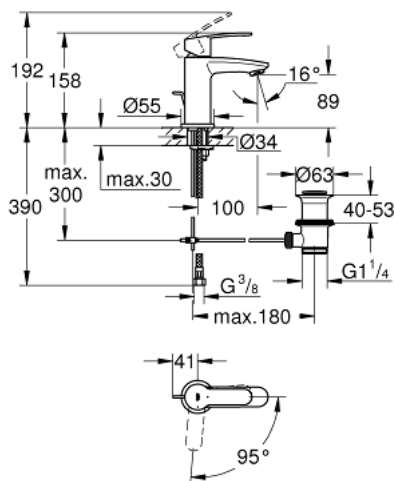

23 387 20E **EUROSTYLE COSMOPOLITAN BASIN MIXER 1/2"**
S-SIZE

PRODUCT DESCRIPTION

- Tyc: Chrome
- single hole installation
- metal lever
- GROHE SilkMove 28 mm ceramic cartridge
- OpenCold - cold water flow in mid-lever position
- with temperature limiter
- GROHE LongLife finish
- GROHE EcoJoy - Less water, perfect flow
- maximum flow rate (at 3 bar): 5 l/min
- GROHE FastFixation rapid installation system
- pop-up waste set 1 1/4"
- flexible connection hoses
- min. recommended pressure 1.0 bar

23 387 20E **EUROSTYLE COSMOPOLITAN BASIN MIXER 1/2"**
S-SIZE

SPARE PARTS

- 1: Lever (Spare part-nr. 46868000)
- 2: Fitting ring (Spare part-nr. 46715000)
- 3: Cartridge (Spare part-nr. 46580000)
- 4: Pop-up rod (Spare part-nr. 46739000)
- 5: Laminar flow straightener (Spare part-nr. 64450000)
- 6: Center ring (Spare part-nr. 46719000)
- 7: Base plate (Spare part-nr. 48165000)
- 8: Shank mounting kit (Spare part-nr. 46671000)
- 9: Waste set 1 1/4" (Spare part-nr. 28910000)
- 9.1: Plug (Spare part-nr. 07182000)
- 9.2: Eccentric rod (Spare part-nr. 07052000)
- 10: Mounting wrench (Spare part-nr. 19017000)*
- 11: Eccentric rod (Spare part-nr. 07341000)*