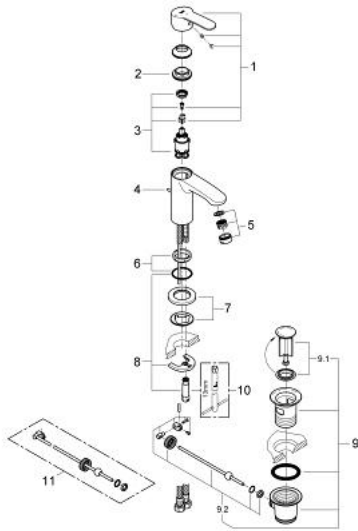

23 387 20E **EUROSTYLE COSMOPOLITAN BASIN MIXER 1/2"**
S-SIZE

PRODUCT DESCRIPTION

- Tyc: Chrome
- single hole installation
- metal lever
- GROHE SilkMove 28 mm ceramic cartridge
- OpenCold - cold water flow in mid-lever position
- with temperature limiter
- GROHE LongLife finish
- GROHE EcoJoy - Less water, perfect flow
- maximum flow rate (at 3 bar): 5 l/min
- GROHE FastFixation rapid installation system
- pop-up waste set 1 1/4"
- flexible connection hoses
- min. recommended pressure 1.0 bar

23 387 20E **EUROSTYLE COSMOPOLITAN BASIN MIXER 1/2"**
S-SIZE

SPARE PARTS

- 1: Lever (Spare part-nr. 46868000)
- 2: Fitting ring (Spare part-nr. 46715000)
- 3: Cartridge (Spare part-nr. 46580000)
- 4: Pop-up rod (Spare part-nr. 46739000)
- 5: Laminar flow straightener (Spare part-nr. 64450000)
- 6: Center ring (Spare part-nr. 46719000)
- 7: Base plate (Spare part-nr. 48165000)
- 8: Shank mounting kit (Spare part-nr. 46671000)
- 9: Waste set 1 1/4" (Spare part-nr. 28910000)
- 9.1: Plug (Spare part-nr. 07182000)
- 9.2: Eccentric rod (Spare part-nr. 07052000)
- 10: Mounting wrench (Spare part-nr. 19017000)*
- 11: Eccentric rod (Spare part-nr. 07341000)*