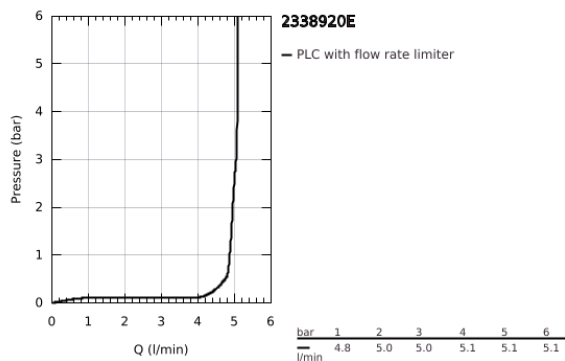

23 389 20E **EURODISC COSMOPOLITAN BASIN MIXER 1/2"**
S-SIZE

PRODUCT DESCRIPTION

- Colour: chrome
- single hole installation
- metal lever
- GROHE SilkMove 28 mm ceramic cartridge
- OpenCold - cold water flow in mid-lever position
- with temperature limiter
- GROHE LongLife finish
- GROHE EcoJoy - less water, perfect flow
- maximum flow rate (at 3 bar): 5 l/min
- GROHE FastFixation Plus rapid installation system
- pop-up waste set 1 1/4"
- flexible connection hoses
- min. recommended pressure 1.0 bar

23 389 20E **EURODISC COSMOPOLITAN BASIN MIXER 1/2"**
S-SIZE

SPARE PARTS

- 1: Lever (Spare part-nr. 46867000)
- 2: retaining ring (Spare part-nr. 46715000)
- 3: Cartridge (Spare part-nr. 46580000)
- 4: Pop-up rod (Spare part-nr. 46739000)
- 5: Laminar flow straightener (Spare part-nr. 64450000)
- 6: Center ring (Spare part-nr. 46719000)
- 7: Base plate (Spare part-nr. 48165000)
- 8: Shank mounting kit (Spare part-nr. 46645000)
- 9: Waste set 1 1/4" (Spare part-nr. 28910000)
- 9.1: Plug (Spare part-nr. 07182000)
- 9.2: Eccentric rod (Spare part-nr. 07052000)
- 10: Mounting wrench (Spare part-nr. 19017000)*
- 11: Eccentric rod (Spare part-nr. 07341000)*