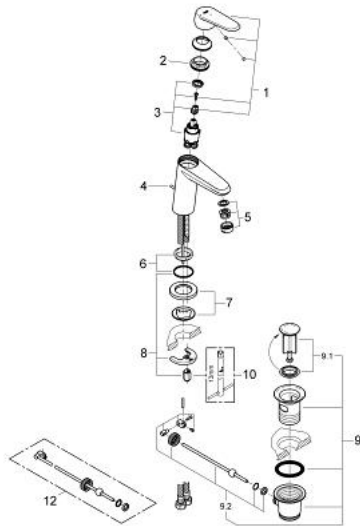

23 389 20E **EURODISC COSMOPOLITAN BASIN MIXER 1/2"**
S-SIZE

PRODUCT DESCRIPTION

- Colour: chrome
- single hole installation
- metal lever
- GROHE SilkMove 28 mm ceramic cartridge
- OpenCold - cold water flow in mid-lever position
- with temperature limiter
- GROHE LongLife finish
- GROHE EcoJoy - less water, perfect flow
- maximum flow rate (at 3 bar): 5 l/min
- GROHE FastFixation Plus rapid installation system
- pop-up waste set 1 1/4"
- flexible connection hoses
- min. recommended pressure 1.0 bar

23 389 20E **EURODISC COSMOPOLITAN BASIN MIXER 1/2"**
S-SIZE

SPARE PARTS

- 1: Lever (Spare part-nr. 46867000)
- 2: retaining ring (Spare part-nr. 46715000)
- 3: Cartridge (Spare part-nr. 46580000)
- 4: Pop-up rod (Spare part-nr. 46739000)
- 5: Laminar flow straightener (Spare part-nr. 64450000)
- 6: Center ring (Spare part-nr. 46719000)
- 7: Base plate (Spare part-nr. 48165000)
- 8: Shank mounting kit (Spare part-nr. 46645000)
- 9: Waste set 1 1/4" (Spare part-nr. 28910000)
- 9.1: Plug (Spare part-nr. 07182000)
- 9.2: Eccentric rod (Spare part-nr. 07052000)
- 10: Mounting wrench (Spare part-nr. 19017000)*
- 11: Eccentric rod (Spare part-nr. 07341000)*