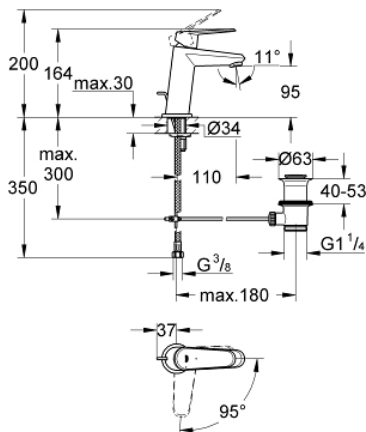

23 389 20E **EURODISC COSMOPOLITAN BASIN MIXER 1/2"**
S-SIZE

PRODUCT DESCRIPTION

- Colour: chrome
- single hole installation
- metal lever
- GROHE SilkMove 28 mm ceramic cartridge
- OpenCold - cold water flow in mid-lever position
- with temperature limiter
- GROHE LongLife finish
- GROHE EcoJoy - less water, perfect flow
- maximum flow rate (at 3 bar): 5 l/min
- GROHE FastFixation Plus rapid installation system
- pop-up waste set 1 1/4"
- flexible connection hoses
- min. recommended pressure 1.0 bar

23 389 20E **EURODISC COSMOPOLITAN BASIN MIXER 1/2"**
S-SIZE

SPARE PARTS

- 1: Lever (Spare part-nr. 46867000)
- 2: retaining ring (Spare part-nr. 46715000)
- 3: Cartridge (Spare part-nr. 46580000)
- 4: Pop-up rod (Spare part-nr. 46739000)
- 5: Laminar flow straightener (Spare part-nr. 64450000)
- 6: Center ring (Spare part-nr. 46719000)
- 7: Base plate (Spare part-nr. 48165000)
- 8: Shank mounting kit (Spare part-nr. 46645000)
- 9: Waste set 1 1/4" (Spare part-nr. 28910000)
- 9.1: Plug (Spare part-nr. 07182000)
- 9.2: Eccentric rod (Spare part-nr. 07052000)
- 10: Mounting wrench (Spare part-nr. 19017000)*
- 11: Eccentric rod (Spare part-nr. 07341000)*