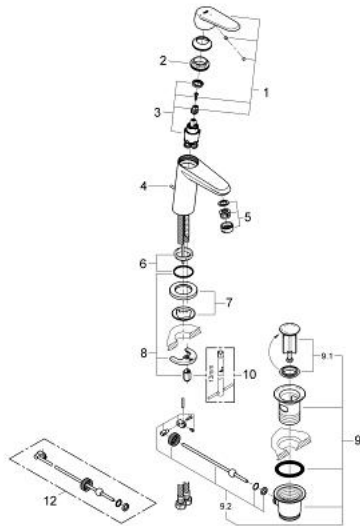

23 389 20E **EURODISC COSMOPOLITAN BASIN MIXER 1/2"**
S-SIZE

PRODUCT DESCRIPTION

- Tyc: Chrome
- single hole installation
- metal lever
- GROHE SilkMove 28 mm ceramic cartridge
- OpenCold - cold water flow in mid-lever position
- with temperature limiter
- GROHE LongLife finish
- GROHE EcoJoy - Less water, perfect flow
- maximum flow rate (at 3 bar): 5 l/min
- GROHE FastFixation Plus rapid installation system
- pop-up waste set 1 1/4"
- flexible connection hoses
- min. recommended pressure 1.0 bar

23 389 20E **EURODISC COSMOPOLITAN BASIN MIXER 1/2"**
S-SIZE

SPARE PARTS

- 1: Lever (Spare part-nr. 46867000)
- 2: Fitting ring (Spare part-nr. 46715000)
- 3: Cartridge (Spare part-nr. 46580000)
- 4: Pop-up rod (Spare part-nr. 46739000)
- 5: Laminar flow straightener (Spare part-nr. 64450000)
- 6: Center ring (Spare part-nr. 46719000)
- 7: Base plate (Spare part-nr. 48165000)
- 8: Shank mounting kit (Spare part-nr. 46645000)
- 9: Waste set 1 1/4" (Spare part-nr. 28910000)
- 9.1: Plug (Spare part-nr. 07182000)
- 9.2: Eccentric rod (Spare part-nr. 07052000)
- 10: Mounting wrench (Spare part-nr. 19017000)*
- 11: Eccentric rod (Spare part-nr. 07341000)*