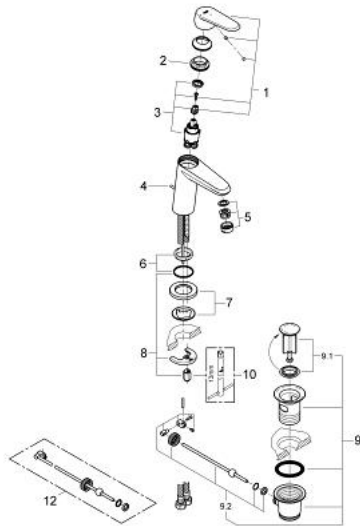

23 389 20E EURODISC COSMOPOLITAN BASIN MIXER 1/2" S-SIZE

PRODUCT DESCRIPTION

- Tyc: Chrome
- single hole installation
- metal lever
- GROHE SilkMove 28 mm ceramic cartridge
- EcoMode - cold water flow in mid-lever position saves energy
- with temperature limiter
- GROHE LongLife finish
- GROHE EcoJoy - Less water, perfect flow
- maximum flow rate (at 3 bar): 5 l/min
- GROHE FastFixation Plus rapid installation system
- pop-up waste set 1 1/4"
- flexible connection hoses
- min. recommended pressure 1.0 bar

23 389 20E **EURODISC COSMOPOLITAN BASIN MIXER 1/2"**
S-SIZE

SPARE PARTS

- 1: Lever (Spare part-nr. 46867000)
- 2: Fitting ring (Spare part-nr. 46715000)
- 3: Cartridge (Spare part-nr. 46580000)
- 4: Pop-up rod (Spare part-nr. 46739000)
- 5: Laminar flow straightener (Spare part-nr. 64450000)
- 6: Center ring (Spare part-nr. 46719000)
- 7: Base plate (Spare part-nr. 48165000)
- 8: Shank mounting kit (Spare part-nr. 46645000)
- 9: Waste set 1 1/4" (Spare part-nr. 28910000)
- 9.1: Plug (Spare part-nr. 07182000)
- 9.2: Eccentric rod (Spare part-nr. 07052000)
- 10: Mounting wrench (Spare part-nr. 19017000)*
- 11: Eccentric rod (Spare part-nr. 07341000)*