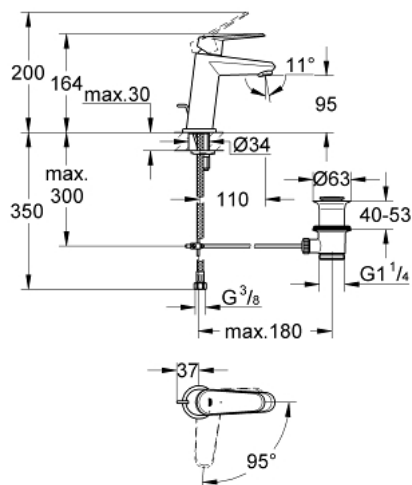

23 389 20E **EURODISC COSMOPOLITAN BASIN MIXER 1/2"**
S-SIZE

PRODUCT DESCRIPTION

- Tyc: Chrome
- single hole installation
- metal lever
- GROHE SilkMove 28 mm ceramic cartridge
- OpenCold - cold water flow in mid-lever position
- with temperature limiter
- GROHE LongLife finish
- GROHE EcoJoy - Less water, perfect flow
- maximum flow rate (at 3 bar): 5 l/min
- GROHE FastFixation Plus rapid installation system
- pop-up waste set 1 1/4"
- flexible connection hoses
- min. recommended pressure 1.0 bar

23 389 20E **EURODISC COSMOPOLITAN BASIN MIXER 1/2"**
S-SIZE

SPARE PARTS

- 1: Lever (Spare part-nr. 46867000)
- 2: Fitting ring (Spare part-nr. 46715000)
- 3: Cartridge (Spare part-nr. 46580000)
- 4: Pop-up rod (Spare part-nr. 46739000)
- 5: Laminar flow straightener (Spare part-nr. 64450000)
- 6: Center ring (Spare part-nr. 46719000)
- 7: Base plate (Spare part-nr. 48165000)
- 8: Shank mounting kit (Spare part-nr. 46645000)
- 9: Waste set 1 1/4" (Spare part-nr. 28910000)
- 9.1: Plug (Spare part-nr. 07182000)
- 9.2: Eccentric rod (Spare part-nr. 07052000)
- 10: Mounting wrench (Spare part-nr. 19017000)*
- 11: Eccentric rod (Spare part-nr. 07341000)*