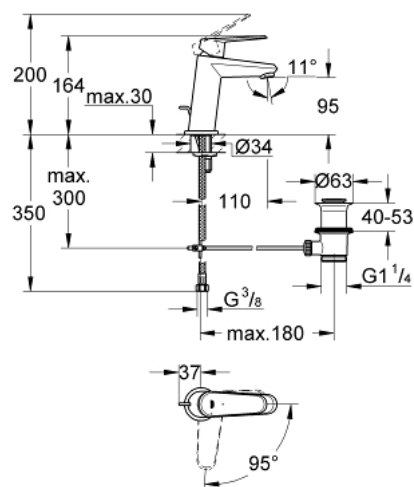

23 389 20E EURODISC COSMOPOLITAN BASIN MIXER 1/2" S-SIZE

PRODUCT DESCRIPTION

- Tyc: Chrome
- single hole installation
- metal lever
- GROHE SilkMove 28 mm ceramic cartridge
- EcoMode - cold water flow in mid-lever position saves energy
- with temperature limiter
- GROHE LongLife finish
- GROHE EcoJoy - Less water, perfect flow
- maximum flow rate (at 3 bar): 5 l/min
- GROHE FastFixation Plus rapid installation system
- pop-up waste set 1 1/4"
- flexible connection hoses
- min. recommended pressure 1.0 bar

23 389 20E **EURODISC COSMOPOLITAN BASIN MIXER 1/2"**
S-SIZE

SPARE PARTS

- 1: Lever (Spare part-nr. 46867000)
- 2: Fitting ring (Spare part-nr. 46715000)
- 3: Cartridge (Spare part-nr. 46580000)
- 4: Pop-up rod (Spare part-nr. 46739000)
- 5: Laminar flow straightener (Spare part-nr. 64450000)
- 6: Center ring (Spare part-nr. 46719000)
- 7: Base plate (Spare part-nr. 48165000)
- 8: Shank mounting kit (Spare part-nr. 46645000)
- 9: Waste set 1 1/4" (Spare part-nr. 28910000)
- 9.1: Plug (Spare part-nr. 07182000)
- 9.2: Eccentric rod (Spare part-nr. 07052000)
- 10: Mounting wrench (Spare part-nr. 19017000)*
- 11: Eccentric rod (Spare part-nr. 07341000)*