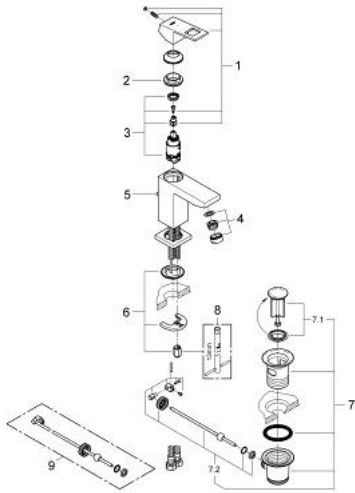

23 390 00E **EUROCUBE BASIN MIXER 1/2"**
S-SIZE

PRODUCT DESCRIPTION

- Colour: chrome
- single hole installation
- metal lever
- GROHE SilkMove 28 mm ceramic cartridge
- OpenCold - cold water flow in mid-lever position
- with temperature limiter
- GROHE LongLife finish
- GROHE EcoJoy - less water, perfect flow
- maximum flow rate (at 3 bar): 5 l/min
- GROHE FastFixation Plus rapid installation system
- pop-up waste set 1 1/4"
- flexible connection hoses

23 390 00E **EUROCUBE BASIN MIXER 1/2"**
S-SIZE

SPARE PARTS

- 1: Lever (Spare part-nr. 46866000)
 - 2: retaining ring (Spare part-nr. 46715000)
 - 3: Cartridge (Spare part-nr. 46580000)
 - 4: Laminar flow straightener (Spare part-nr. 64450000)
 - 5: Pop-up rod (Spare part-nr. 46787000)
 - 6: Shank mounting kit (Spare part-nr. 46645000)
 - 7: Waste set 1 1/4" (Spare part-nr. 28910000)
 - 7.1: Plug (Spare part-nr. 07182000)
 - 7.2: Eccentric rod (Spare part-nr. 07052000)
 - 8: Mounting wrench (Spare part-nr. 19017000)*
 - 9: Eccentric rod (Spare part-nr. 07341000)*
- * Optional accessories