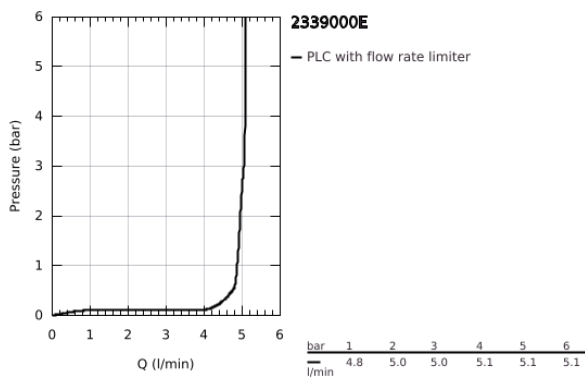

23 390 00E **EUROCUBE BASIN MIXER 1/2"**
S-SIZE

PRODUCT DESCRIPTION

- Colour: chrome
- single hole installation
- metal lever
- GROHE SilkMove 28 mm ceramic cartridge
- OpenCold - cold water flow in mid-lever position
- with temperature limiter
- GROHE LongLife finish
- GROHE EcoJoy - less water, perfect flow
- maximum flow rate (at 3 bar): 5 l/min
- GROHE FastFixation Plus rapid installation system
- pop-up waste set 1 1/4"
- flexible connection hoses

23 390 00E **EUROCUBE BASIN MIXER 1/2"**
S-SIZE

SPARE PARTS

- 1: Lever (Spare part-nr. 46866000)
 - 2: retaining ring (Spare part-nr. 46715000)
 - 3: Cartridge (Spare part-nr. 46580000)
 - 4: Laminar flow straightener (Spare part-nr. 64450000)
 - 5: Pop-up rod (Spare part-nr. 46787000)
 - 6: Shank mounting kit (Spare part-nr. 46645000)
 - 7: Waste set 1 1/4" (Spare part-nr. 28910000)
 - 7.1: Plug (Spare part-nr. 07182000)
 - 7.2: Eccentric rod (Spare part-nr. 07052000)
 - 8: Mounting wrench (Spare part-nr. 19017000)*
 - 9: Eccentric rod (Spare part-nr. 07341000)*
- * Optional accessories