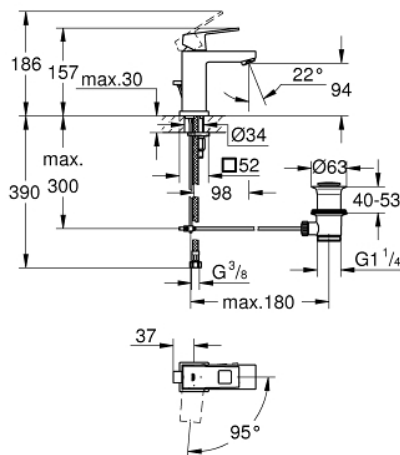

23 390 00E **EUROCUBE BASIN MIXER 1/2"**
S-SIZE

PRODUCT DESCRIPTION

- Colour: chrome
- single hole installation
- metal lever
- GROHE SilkMove 28 mm ceramic cartridge
- OpenCold - cold water flow in mid-lever position
- with temperature limiter
- GROHE LongLife finish
- GROHE EcoJoy - less water, perfect flow
- maximum flow rate (at 3 bar): 5 l/min
- GROHE FastFixation Plus rapid installation system
- pop-up waste set 1 1/4"
- flexible connection hoses

23 390 00E **EUROCUBE BASIN MIXER 1/2"**
S-SIZE

SPARE PARTS

- 1: Lever (Spare part-nr. 46866000)
 - 2: retaining ring (Spare part-nr. 46715000)
 - 3: Cartridge (Spare part-nr. 46580000)
 - 4: Laminar flow straightener (Spare part-nr. 64450000)
 - 5: Pop-up rod (Spare part-nr. 46787000)
 - 6: Shank mounting kit (Spare part-nr. 46645000)
 - 7: Waste set 1 1/4" (Spare part-nr. 28910000)
 - 7.1: Plug (Spare part-nr. 07182000)
 - 7.2: Eccentric rod (Spare part-nr. 07052000)
 - 8: Mounting wrench (Spare part-nr. 19017000)*
 - 9: Eccentric rod (Spare part-nr. 07341000)*
- * Optional accessories