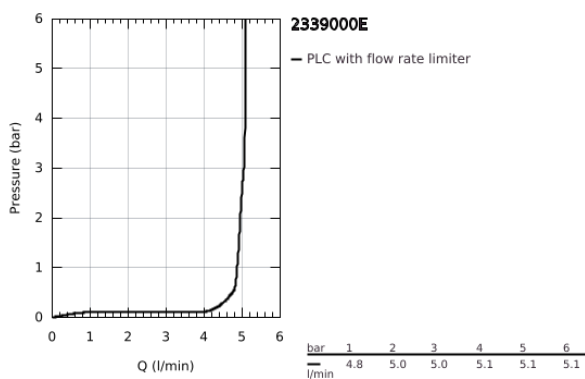

23 390 00E **EUROCUBE BASIN MIXER 1/2"**
S-SIZE

PRODUCT DESCRIPTION

- Colour: chrome
- single hole installation
- metal lever
- GROHE SilkMove 28 mm ceramic cartridge
- EcoMode - cold water flow in mid-lever position saves energy
- with temperature limiter
- GROHE LongLife finish
- GROHE EcoJoy - less water, perfect flow
- maximum flow rate (at 3 bar): 5 l/min
- GROHE FastFixation Plus rapid installation system
- pop-up waste set 1 1/4"
- flexible connection hoses

23 390 00E **EUROCUBE BASIN MIXER 1/2"**
S-SIZE

SPARE PARTS

- 1: Lever (Spare part-nr. 46866000)
 - 2: retaining ring (Spare part-nr. 46715000)
 - 3: Cartridge (Spare part-nr. 46580000)
 - 4: Laminar flow straightener (Spare part-nr. 64450000)
 - 5: Pop-up rod (Spare part-nr. 46787000)
 - 6: Shank mounting kit (Spare part-nr. 46645000)
 - 7: Waste set 1 1/4" (Spare part-nr. 28910000)
 - 7.1: Plug (Spare part-nr. 07182000)
 - 7.2: Eccentric rod (Spare part-nr. 07052000)
 - 8: Mounting wrench (Spare part-nr. 19017000)*
 - 9: Eccentric rod (Spare part-nr. 07341000)*
- * Optional accessories