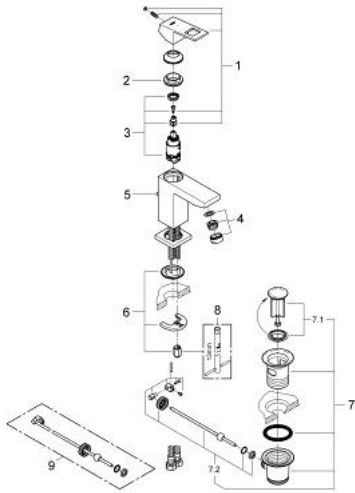

23 390 00E **EUROCUBE BASIN MIXER 1/2"**
S-SIZE

PRODUCT DESCRIPTION

- Colour: chrome
- single hole installation
- metal lever
- GROHE SilkMove 28 mm ceramic cartridge
- EcoMode - cold water flow in mid-lever position saves energy
- with temperature limiter
- GROHE LongLife finish
- GROHE EcoJoy - less water, perfect flow
- maximum flow rate (at 3 bar): 5 l/min
- GROHE FastFixation Plus rapid installation system
- pop-up waste set 1 1/4"
- flexible connection hoses

23 390 00E **EUROCUBE BASIN MIXER 1/2"**
S-SIZE

SPARE PARTS

- 1: Lever (Spare part-nr. 46866000)
 - 2: retaining ring (Spare part-nr. 46715000)
 - 3: Cartridge (Spare part-nr. 46580000)
 - 4: Laminar flow straightener (Spare part-nr. 64450000)
 - 5: Pop-up rod (Spare part-nr. 46787000)
 - 6: Shank mounting kit (Spare part-nr. 46645000)
 - 7: Waste set 1 1/4" (Spare part-nr. 28910000)
 - 7.1: Plug (Spare part-nr. 07182000)
 - 7.2: Eccentric rod (Spare part-nr. 07052000)
 - 8: Mounting wrench (Spare part-nr. 19017000)*
 - 9: Eccentric rod (Spare part-nr. 07341000)*
- * Optional accessories