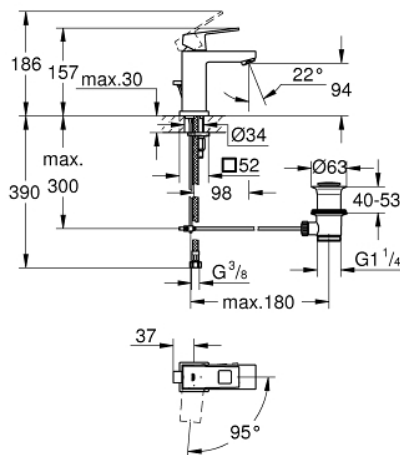

23 390 00E **EUROCUBE BASIN MIXER 1/2"**
S-SIZE

PRODUCT DESCRIPTION

- Colour: chrome
- single hole installation
- metal lever
- GROHE SilkMove 28 mm ceramic cartridge
- EcoMode - cold water flow in mid-lever position saves energy
- with temperature limiter
- GROHE LongLife finish
- GROHE EcoJoy - less water, perfect flow
- maximum flow rate (at 3 bar): 5 l/min
- GROHE FastFixation Plus rapid installation system
- pop-up waste set 1 1/4"
- flexible connection hoses

23 390 00E **EUROCUBE BASIN MIXER 1/2"**
S-SIZE

SPARE PARTS

- 1: Lever (Spare part-nr. 46866000)
 - 2: retaining ring (Spare part-nr. 46715000)
 - 3: Cartridge (Spare part-nr. 46580000)
 - 4: Laminar flow straightener (Spare part-nr. 64450000)
 - 5: Pop-up rod (Spare part-nr. 46787000)
 - 6: Shank mounting kit (Spare part-nr. 46645000)
 - 7: Waste set 1 1/4" (Spare part-nr. 28910000)
 - 7.1: Plug (Spare part-nr. 07182000)
 - 7.2: Eccentric rod (Spare part-nr. 07052000)
 - 8: Mounting wrench (Spare part-nr. 19017000)*
 - 9: Eccentric rod (Spare part-nr. 07341000)*
- * Optional accessories