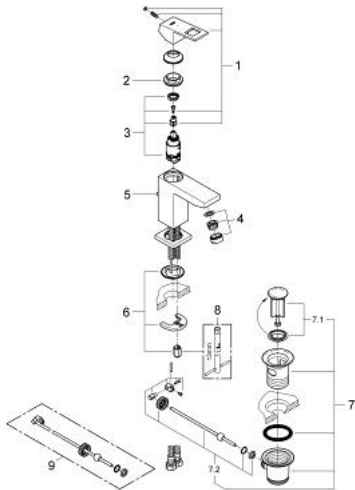

23 390 00E **EUROCUBE BASIN MIXER 1/2"**
S-SIZE

PRODUCT DESCRIPTION

- Tyc: Chrome
- single hole installation
- metal lever
- GROHE SilkMove 28 mm ceramic cartridge
- OpenCold - cold water flow in mid-lever position
- with temperature limiter
- GROHE LongLife finish
- GROHE EcoJoy - Less water, perfect flow
- maximum flow rate (at 3 bar): 5 l/min
- GROHE FastFixation Plus rapid installation system
- pop-up waste set 1 1/4"
- flexible connection hoses

23 390 00E **EUROCUBE BASIN MIXER 1/2"**
S-SIZE

SPARE PARTS

- 1: Lever (Spare part-nr. 46866000)
 - 2: Fitting ring (Spare part-nr. 46715000)
 - 3: Cartridge (Spare part-nr. 46580000)
 - 4: Laminar flow straightener (Spare part-nr. 64450000)
 - 5: Pop-up rod (Spare part-nr. 46787000)
 - 6: Shank mounting kit (Spare part-nr. 46645000)
 - 7: Waste set 1 1/4" (Spare part-nr. 28910000)
 - 7.1: Plug (Spare part-nr. 07182000)
 - 7.2: Eccentric rod (Spare part-nr. 07052000)
 - 8: Mounting wrench (Spare part-nr. 19017000)*
 - 9: Eccentric rod (Spare part-nr. 07341000)*
- * Optional accessories