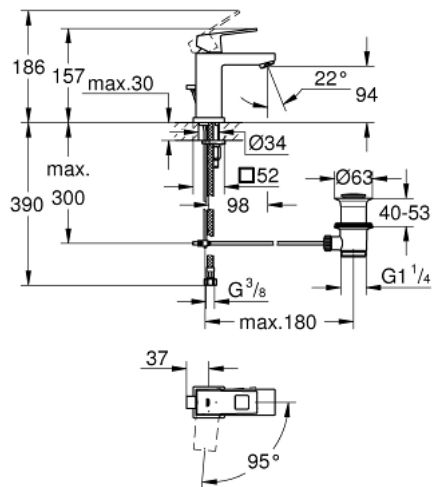

## 23 390 00E EUROCUBE BASIN MIXER 1/2" S-SIZE

### PRODUCT DESCRIPTION

- Tyc: Chrome
- single hole installation
- metal lever
- GROHE SilkMove 28 mm ceramic cartridge
- EcoMode - cold water flow in mid-lever position saves energy
- with temperature limiter
- GROHE LongLife finish
- GROHE EcoJoy - Less water, perfect flow
- maximum flow rate (at 3 bar): 5 l/min
- GROHE FastFixation Plus rapid installation system
- pop-up waste set 1 1/4"
- flexible connection hoses

23 390 00E **EUROCUBE BASIN MIXER 1/2"**  
**S-SIZE**

**SPARE PARTS**

- 1: Lever (Spare part-nr. 46866000)
  - 2: Fitting ring (Spare part-nr. 46715000)
  - 3: Cartridge (Spare part-nr. 46580000)
  - 4: Laminar flow straightener (Spare part-nr. 64450000)
  - 5: Pop-up rod (Spare part-nr. 46787000)
  - 6: Shank mounting kit (Spare part-nr. 46645000)
  - 7: Waste set 1 1/4" (Spare part-nr. 28910000)
  - 7.1: Plug (Spare part-nr. 07182000)
  - 7.2: Eccentric rod (Spare part-nr. 07052000)
  - 8: Mounting wrench (Spare part-nr. 19017000)\*
  - 9: Eccentric rod (Spare part-nr. 07341000)\*
- \* Optional accessories