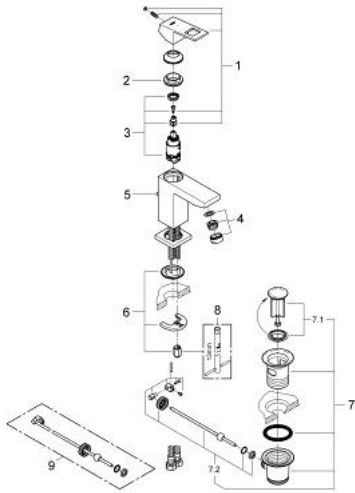

## 23 390 00E EUROCUBE BASIN MIXER 1/2" S-SIZE

### PRODUCT DESCRIPTION

- Tyc: Chrome
- single hole installation
- metal lever
- GROHE SilkMove 28 mm ceramic cartridge
- EcoMode - cold water flow in mid-lever position saves energy
- with temperature limiter
- GROHE LongLife finish
- GROHE EcoJoy - Less water, perfect flow
- maximum flow rate (at 3 bar): 5 l/min
- GROHE FastFixation Plus rapid installation system
- pop-up waste set 1 1/4"
- flexible connection hoses

23 390 00E **EUROCUBE BASIN MIXER 1/2"**  
**S-SIZE**

**SPARE PARTS**

- 1: Lever (Spare part-nr. 46866000)
  - 2: Fitting ring (Spare part-nr. 46715000)
  - 3: Cartridge (Spare part-nr. 46580000)
  - 4: Laminar flow straightener (Spare part-nr. 64450000)
  - 5: Pop-up rod (Spare part-nr. 46787000)
  - 6: Shank mounting kit (Spare part-nr. 46645000)
  - 7: Waste set 1 1/4" (Spare part-nr. 28910000)
  - 7.1: Plug (Spare part-nr. 07182000)
  - 7.2: Eccentric rod (Spare part-nr. 07052000)
  - 8: Mounting wrench (Spare part-nr. 19017000)\*
  - 9: Eccentric rod (Spare part-nr. 07341000)\*
- \* Optional accessories