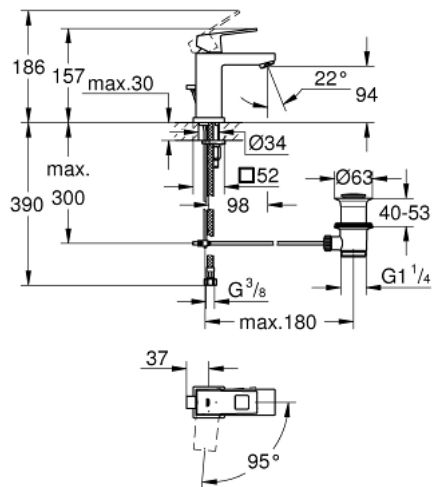

23 390 00E **EUROCUBE BASIN MIXER 1/2"**
S-SIZE

PRODUCT DESCRIPTION

- Tyc: Chrome
- single hole installation
- metal lever
- GROHE SilkMove 28 mm ceramic cartridge
- OpenCold - cold water flow in mid-lever position
- with temperature limiter
- GROHE LongLife finish
- GROHE EcoJoy - Less water, perfect flow
- maximum flow rate (at 3 bar): 5 l/min
- GROHE FastFixation Plus rapid installation system
- pop-up waste set 1 1/4"
- flexible connection hoses

23 390 00E **EUROCUBE BASIN MIXER 1/2"**
S-SIZE

SPARE PARTS

- 1: Lever (Spare part-nr. 46866000)
 - 2: Fitting ring (Spare part-nr. 46715000)
 - 3: Cartridge (Spare part-nr. 46580000)
 - 4: Laminar flow straightener (Spare part-nr. 64450000)
 - 5: Pop-up rod (Spare part-nr. 46787000)
 - 6: Shank mounting kit (Spare part-nr. 46645000)
 - 7: Waste set 1 1/4" (Spare part-nr. 28910000)
 - 7.1: Plug (Spare part-nr. 07182000)
 - 7.2: Eccentric rod (Spare part-nr. 07052000)
 - 8: Mounting wrench (Spare part-nr. 19017000)*
 - 9: Eccentric rod (Spare part-nr. 07341000)*
- * Optional accessories