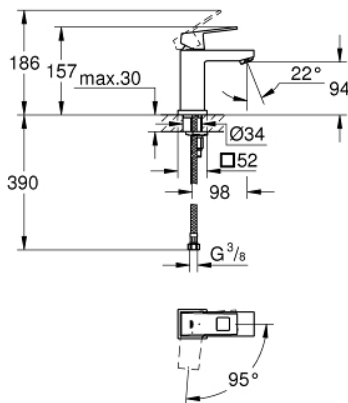

23 392 00E **EUROCUBE BASIN MIXER 1/2"**
S-SIZE

PRODUCT DESCRIPTION

- Colour: chrome
- single hole installation
- metal lever
- GROHE SilkMove 28 mm ceramic cartridge
- EcoMode - cold water flow in mid-lever position saves energy
- with temperature limiter
- GROHE LongLife finish
- GROHE EcoJoy - less water, perfect flow
- maximum flow rate (at 3 bar): 5 l/min
- GROHE FastFixation Plus rapid installation system
- smooth body
- flexible connection hoses

23 392 00E **EUROCUBE BASIN MIXER 1/2"**
S-SIZE

SPARE PARTS

- 1: Lever (Spare part-nr. 46866000)
- 2: retaining ring (Spare part-nr. 46715000)
- 3: Cartridge (Spare part-nr. 46580000)
- 4: Laminar flow straightener (Spare part-nr. 64450000)
- 5: Shank mounting kit (Spare part-nr. 46645000)
- 6: Mounting wrench (Spare part-nr. 19017000)*