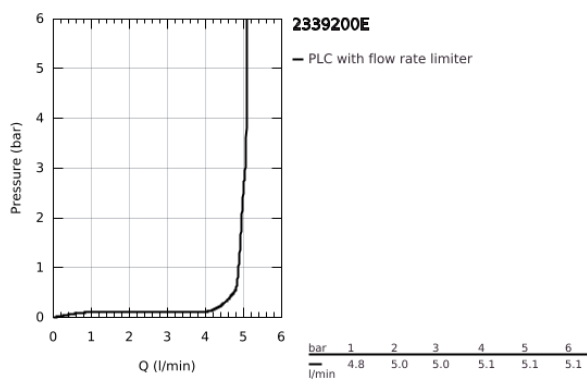

23 392 00E **EUROCUBE BASIN MIXER 1/2"**
S-SIZE

PRODUCT DESCRIPTION

- Colour: chrome
- single hole installation
- metal lever
- GROHE SilkMove 28 mm ceramic cartridge
- EcoMode - cold water flow in mid-lever position saves energy
- with temperature limiter
- GROHE LongLife finish
- GROHE EcoJoy - less water, perfect flow
- maximum flow rate (at 3 bar): 5 l/min
- GROHE FastFixation Plus rapid installation system
- smooth body
- flexible connection hoses

23 392 00E **EUROCUBE BASIN MIXER 1/2"**
S-SIZE

SPARE PARTS

- 1: Lever (Spare part-nr. 46866000)
- 2: retaining ring (Spare part-nr. 46715000)
- 3: Cartridge (Spare part-nr. 46580000)
- 4: Laminar flow straightener (Spare part-nr. 64450000)
- 5: Shank mounting kit (Spare part-nr. 46645000)
- 6: Mounting wrench (Spare part-nr. 19017000)*