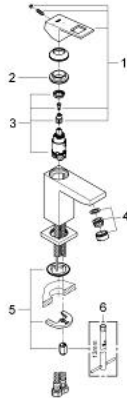

23 392 00E **EUROCUBE BASIN MIXER 1/2"**
S-SIZE

PRODUCT DESCRIPTION

- Colour: chrome
- single hole installation
- metal lever
- GROHE SilkMove 28 mm ceramic cartridge
- OpenCold - cold water flow in mid-lever position
- with temperature limiter
- GROHE LongLife finish
- GROHE EcoJoy - less water, perfect flow
- maximum flow rate (at 3 bar): 5 l/min
- GROHE FastFixation Plus rapid installation system
- smooth body
- flexible connection hoses

23 392 00E **EUROCUBE BASIN MIXER 1/2"**
S-SIZE

SPARE PARTS

- 1: Lever (Spare part-nr. 46866000)
- 2: retaining ring (Spare part-nr. 46715000)
- 3: Cartridge (Spare part-nr. 46580000)
- 4: Laminar flow straightener (Spare part-nr. 64450000)
- 5: Shank mounting kit (Spare part-nr. 46645000)
- 6: Mounting wrench (Spare part-nr. 19017000)*