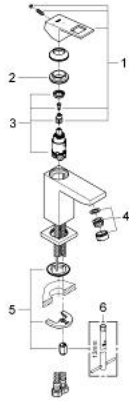

23 392 00E **EUROCUBE BASIN MIXER 1/2"**
S-SIZE

PRODUCT DESCRIPTION

- Colour: chrome
- single hole installation
- metal lever
- GROHE SilkMove 28 mm ceramic cartridge
- EcoMode - cold water flow in mid-lever position saves energy
- with temperature limiter
- GROHE LongLife finish
- GROHE EcoJoy - less water, perfect flow
- maximum flow rate (at 3 bar): 5 l/min
- GROHE FastFixation Plus rapid installation system
- smooth body
- flexible connection hoses

23 392 00E **EUROCUBE BASIN MIXER 1/2"**
S-SIZE

SPARE PARTS

- 1: Lever (Spare part-nr. 46866000)
- 2: retaining ring (Spare part-nr. 46715000)
- 3: Cartridge (Spare part-nr. 46580000)
- 4: Laminar flow straightener (Spare part-nr. 64450000)
- 5: Shank mounting kit (Spare part-nr. 46645000)
- 6: Mounting wrench (Spare part-nr. 19017000)*