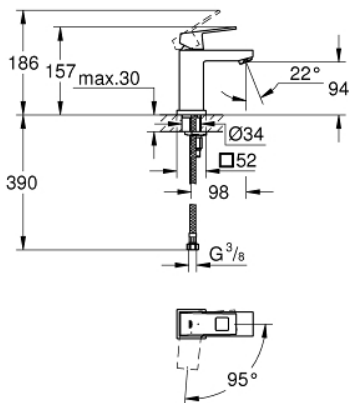

23 392 00E **EUROCUBE BASIN MIXER 1/2"**
S-SIZE

PRODUCT DESCRIPTION

- Colour: chrome
- single hole installation
- metal lever
- GROHE SilkMove 28 mm ceramic cartridge
- OpenCold - cold water flow in mid-lever position
- with temperature limiter
- GROHE LongLife finish
- GROHE EcoJoy - less water, perfect flow
- maximum flow rate (at 3 bar): 5 l/min
- GROHE FastFixation Plus rapid installation system
- smooth body
- flexible connection hoses

23 392 00E **EUROCUBE BASIN MIXER 1/2"**
S-SIZE

SPARE PARTS

- 1: Lever (Spare part-nr. 46866000)
- 2: retaining ring (Spare part-nr. 46715000)
- 3: Cartridge (Spare part-nr. 46580000)
- 4: Laminar flow straightener (Spare part-nr. 64450000)
- 5: Shank mounting kit (Spare part-nr. 46645000)
- 6: Mounting wrench (Spare part-nr. 19017000)*