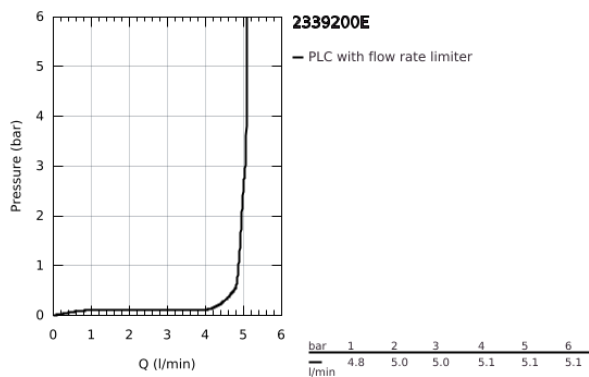

23 392 00E **EUROCUBE BASIN MIXER 1/2"**
S-SIZE

PRODUCT DESCRIPTION

- Colour: chrome
- single hole installation
- metal lever
- GROHE SilkMove 28 mm ceramic cartridge
- OpenCold - cold water flow in mid-lever position
- with temperature limiter
- GROHE LongLife finish
- GROHE EcoJoy - less water, perfect flow
- maximum flow rate (at 3 bar): 5 l/min
- GROHE FastFixation Plus rapid installation system
- smooth body
- flexible connection hoses

23 392 00E **EUROCUBE BASIN MIXER 1/2"**
S-SIZE

SPARE PARTS

- 1: Lever (Spare part-nr. 46866000)
- 2: retaining ring (Spare part-nr. 46715000)
- 3: Cartridge (Spare part-nr. 46580000)
- 4: Laminar flow straightener (Spare part-nr. 64450000)
- 5: Shank mounting kit (Spare part-nr. 46645000)
- 6: Mounting wrench (Spare part-nr. 19017000)*