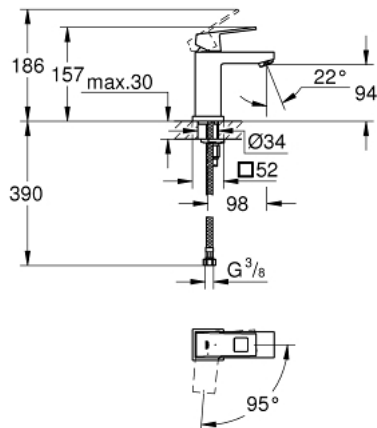

23 392 00E **EUROCUBE BASIN MIXER 1/2"**
S-SIZE

PRODUCT DESCRIPTION

- Tyc: Chrome
- single hole installation
- metal lever
- GROHE SilkMove 28 mm ceramic cartridge
- EcoMode - cold water flow in mid-lever position saves energy
- with temperature limiter
- GROHE LongLife finish
- GROHE EcoJoy - Less water, perfect flow
- maximum flow rate (at 3 bar): 5 l/min
- GROHE FastFixation Plus rapid installation system
- smooth body
- flexible connection hoses

23 392 00E **EUROCUBE BASIN MIXER 1/2"**
S-SIZE

SPARE PARTS

- 1: Lever (Spare part-nr. 46866000)
- 2: Fitting ring (Spare part-nr. 46715000)
- 3: Cartridge (Spare part-nr. 46580000)
- 4: Laminar flow straightener (Spare part-nr. 64450000)
- 5: Shank mounting kit (Spare part-nr. 46645000)
- 6: Mounting wrench (Spare part-nr. 19017000)*