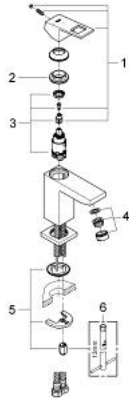

23 392 00E **EUROCUBE BASIN MIXER 1/2"**
S-SIZE

PRODUCT DESCRIPTION

- Tyc: Chrome
- single hole installation
- metal lever
- GROHE SilkMove 28 mm ceramic cartridge
- OpenCold - cold water flow in mid-lever position
- with temperature limiter
- GROHE LongLife finish
- GROHE EcoJoy - Less water, perfect flow
- maximum flow rate (at 3 bar): 5 l/min
- GROHE FastFixation Plus rapid installation system
- smooth body
- flexible connection hoses

23 392 00E **EUROCUBE BASIN MIXER 1/2"**
S-SIZE

SPARE PARTS

- 1: Lever (Spare part-nr. 46866000)
- 2: Fitting ring (Spare part-nr. 46715000)
- 3: Cartridge (Spare part-nr. 46580000)
- 4: Laminar flow straightener (Spare part-nr. 64450000)
- 5: Shank mounting kit (Spare part-nr. 46645000)
- 6: Mounting wrench (Spare part-nr. 19017000)*