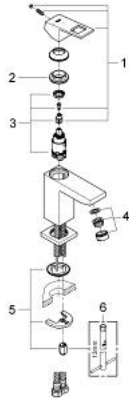

23 392 00E **EUROCUBE BASIN MIXER 1/2"**
S-SIZE

PRODUCT DESCRIPTION

- Tyc: Chrome
- single hole installation
- metal lever
- GROHE SilkMove 28 mm ceramic cartridge
- EcoMode - cold water flow in mid-lever position saves energy
- with temperature limiter
- GROHE LongLife finish
- GROHE EcoJoy - Less water, perfect flow
- maximum flow rate (at 3 bar): 5 l/min
- GROHE FastFixation Plus rapid installation system
- smooth body
- flexible connection hoses

23 392 00E **EUROCUBE BASIN MIXER 1/2"**
S-SIZE

SPARE PARTS

- 1: Lever (Spare part-nr. 46866000)
- 2: Fitting ring (Spare part-nr. 46715000)
- 3: Cartridge (Spare part-nr. 46580000)
- 4: Laminar flow straightener (Spare part-nr. 64450000)
- 5: Shank mounting kit (Spare part-nr. 46645000)
- 6: Mounting wrench (Spare part-nr. 19017000)*