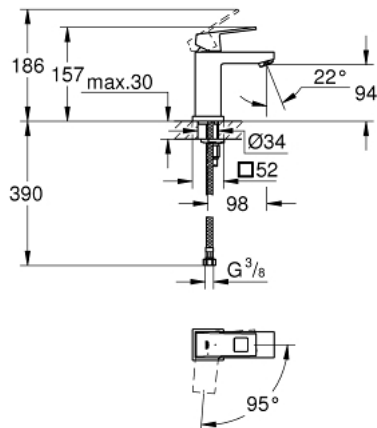

23 392 00E **EUROCUBE BASIN MIXER 1/2"**
S-SIZE

PRODUCT DESCRIPTION

- Tyc: Chrome
- single hole installation
- metal lever
- GROHE SilkMove 28 mm ceramic cartridge
- OpenCold - cold water flow in mid-lever position
- with temperature limiter
- GROHE LongLife finish
- GROHE EcoJoy - Less water, perfect flow
- maximum flow rate (at 3 bar): 5 l/min
- GROHE FastFixation Plus rapid installation system
- smooth body
- flexible connection hoses

23 392 00E **EUROCUBE BASIN MIXER 1/2"**
S-SIZE

SPARE PARTS

- 1: Lever (Spare part-nr. 46866000)
- 2: Fitting ring (Spare part-nr. 46715000)
- 3: Cartridge (Spare part-nr. 46580000)
- 4: Laminar flow straightener (Spare part-nr. 64450000)
- 5: Shank mounting kit (Spare part-nr. 46645000)
- 6: Mounting wrench (Spare part-nr. 19017000)*