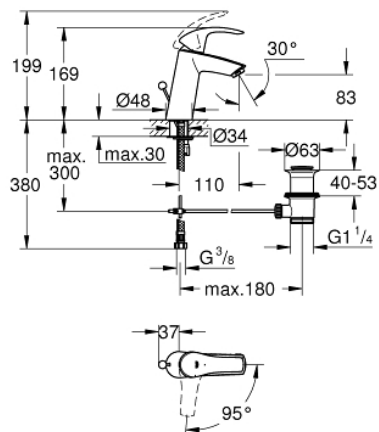

23 393 10E EUROSMART BASIN MIXER 1/2" M-SIZE

PRODUCT DESCRIPTION

- Colour: chrome
- single hole installation
- metal lever
- GROHE SilkMove 28 mm ceramic cartridge
- EcoMode - cold water flow in mid-lever position saves energy
- with temperature limiter
- GROHE LongLife finish
- GROHE EcoJoy - less water, perfect flow
- maximum flow rate (at 3 bar): 5 l/min
- GROHE FastFixation rapid installation system
- pop-up waste set 1 1/4"
- flexible connection hoses

23 393 10E EUROSMART BASIN MIXER 1/2" M-SIZE

SPARE PARTS

- 1: Lever (Spare part-nr. 46865000)
 - 2: retaining ring (Spare part-nr. 46715000)
 - 3: Cartridge (Spare part-nr. 46580000)
 - 4: Mousseur (Spare part-nr. 48159000)
 - 5: Pop-up rod (Spare part-nr. 06329000)
 - 6: Shank mounting kit (Spare part-nr. 46249000)
 - 7: Waste set 1 1/4" (Spare part-nr. 28910000)
 - 7.1: Plug (Spare part-nr. 07182000)
 - 7.2: Eccentric rod (Spare part-nr. 07052000)
 - 8: Mounting wrench (Spare part-nr. 19017000)*
 - 9: Eccentric rod (Spare part-nr. 07341000)*
- * Optional accessories