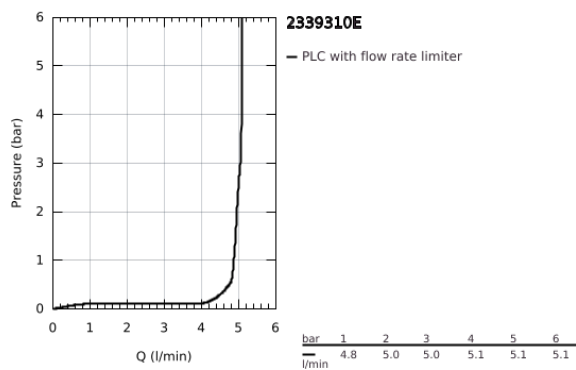

23 393 10E EUROSMART BASIN MIXER 1/2" M-SIZE

PRODUCT DESCRIPTION

- Colour: chrome
- single hole installation
- metal lever
- GROHE SilkMove 28 mm ceramic cartridge
- EcoMode - cold water flow in mid-lever position saves energy
- with temperature limiter
- GROHE LongLife finish
- GROHE EcoJoy - less water, perfect flow
- maximum flow rate (at 3 bar): 5 l/min
- GROHE FastFixation rapid installation system
- pop-up waste set 1 1/4"
- flexible connection hoses

23 393 10E EUROSMART BASIN MIXER 1/2" M-SIZE

SPARE PARTS

- 1: Lever (Spare part-nr. 46865000)
 - 2: retaining ring (Spare part-nr. 46715000)
 - 3: Cartridge (Spare part-nr. 46580000)
 - 4: Mousseur (Spare part-nr. 48159000)
 - 5: Pop-up rod (Spare part-nr. 06329000)
 - 6: Shank mounting kit (Spare part-nr. 46249000)
 - 7: Waste set 1 1/4" (Spare part-nr. 28910000)
 - 7.1: Plug (Spare part-nr. 07182000)
 - 7.2: Eccentric rod (Spare part-nr. 07052000)
 - 8: Mounting wrench (Spare part-nr. 19017000)*
 - 9: Eccentric rod (Spare part-nr. 07341000)*
- * Optional accessories