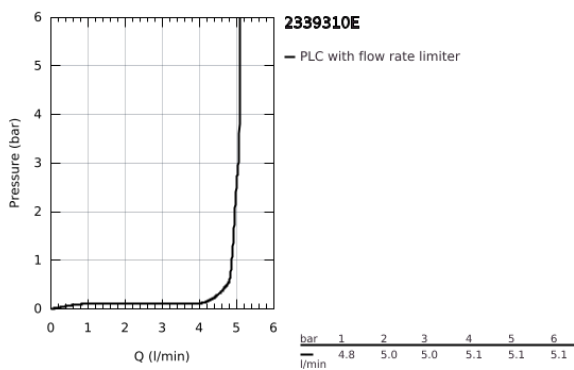

23 393 10E **EUROSMART BASIN MIXER 1/2"**
M-SIZE

PRODUCT DESCRIPTION

- Colour: chrome
- single hole installation
- metal lever
- GROHE SilkMove 28 mm ceramic cartridge
- OpenCold - cold water flow in mid-lever position
- with temperature limiter
- GROHE LongLife finish
- GROHE EcoJoy - less water, perfect flow
- maximum flow rate (at 3 bar): 5 l/min
- GROHE FastFixation rapid installation system
- pop-up waste set 1 1/4"
- flexible connection hoses

23 393 10E EUROSMART BASIN MIXER 1/2" M-SIZE

SPARE PARTS

- 1: Lever (Spare part-nr. 46865000)
 - 2: retaining ring (Spare part-nr. 46715000)
 - 3: Cartridge (Spare part-nr. 46580000)
 - 4: Mousseur (Spare part-nr. 48159000)
 - 5: Pop-up rod (Spare part-nr. 06329000)
 - 6: Shank mounting kit (Spare part-nr. 46249000)
 - 7: Waste set 1 1/4" (Spare part-nr. 28910000)
 - 7.1: Plug (Spare part-nr. 07182000)
 - 7.2: Eccentric rod (Spare part-nr. 07052000)
 - 8: Mounting wrench (Spare part-nr. 19017000)*
 - 9: Eccentric rod (Spare part-nr. 07341000)*
- * Optional accessories