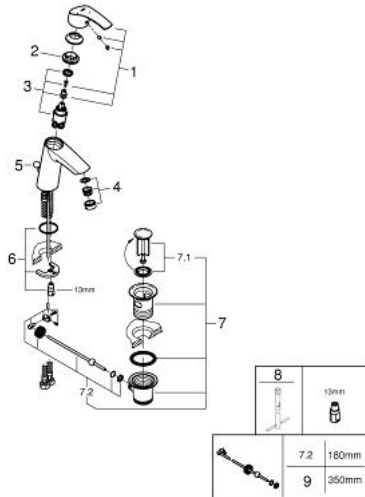

23 393 10E EUROSMART BASIN MIXER 1/2" M-SIZE

PRODUCT DESCRIPTION

- Colour: chrome
- single hole installation
- metal lever
- GROHE SilkMove 28 mm ceramic cartridge
- EcoMode - cold water flow in mid-lever position saves energy
- with temperature limiter
- GROHE LongLife finish
- GROHE EcoJoy - less water, perfect flow
- maximum flow rate (at 3 bar): 5 l/min
- GROHE FastFixation rapid installation system
- pop-up waste set 1 1/4"
- flexible connection hoses

23 393 10E EUROSMART BASIN MIXER 1/2" M-SIZE

SPARE PARTS

- 1: Lever (Spare part-nr. 46865000)
 - 2: retaining ring (Spare part-nr. 46715000)
 - 3: Cartridge (Spare part-nr. 46580000)
 - 4: Mousseur (Spare part-nr. 48159000)
 - 5: Pop-up rod (Spare part-nr. 06329000)
 - 6: Shank mounting kit (Spare part-nr. 46249000)
 - 7: Waste set 1 1/4" (Spare part-nr. 28910000)
 - 7.1: Plug (Spare part-nr. 07182000)
 - 7.2: Eccentric rod (Spare part-nr. 07052000)
 - 8: Mounting wrench (Spare part-nr. 19017000)*
 - 9: Eccentric rod (Spare part-nr. 07341000)*
- * Optional accessories