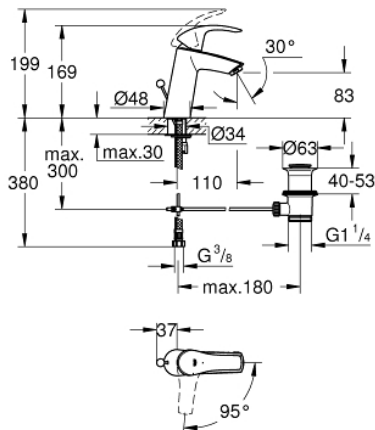

23 393 10E **EUROSMART BASIN MIXER 1/2"**
M-SIZE

PRODUCT DESCRIPTION

- Colour: chrome
- single hole installation
- metal lever
- GROHE SilkMove 28 mm ceramic cartridge
- OpenCold - cold water flow in mid-lever position
- with temperature limiter
- GROHE LongLife finish
- GROHE EcoJoy - less water, perfect flow
- maximum flow rate (at 3 bar): 5 l/min
- GROHE FastFixation rapid installation system
- pop-up waste set 1 1/4"
- flexible connection hoses

23 393 10E EUROSMART BASIN MIXER 1/2" M-SIZE

SPARE PARTS

- 1: Lever (Spare part-nr. 46865000)
 - 2: retaining ring (Spare part-nr. 46715000)
 - 3: Cartridge (Spare part-nr. 46580000)
 - 4: Mousseur (Spare part-nr. 48159000)
 - 5: Pop-up rod (Spare part-nr. 06329000)
 - 6: Shank mounting kit (Spare part-nr. 46249000)
 - 7: Waste set 1 1/4" (Spare part-nr. 28910000)
 - 7.1: Plug (Spare part-nr. 07182000)
 - 7.2: Eccentric rod (Spare part-nr. 07052000)
 - 8: Mounting wrench (Spare part-nr. 19017000)*
 - 9: Eccentric rod (Spare part-nr. 07341000)*
- * Optional accessories