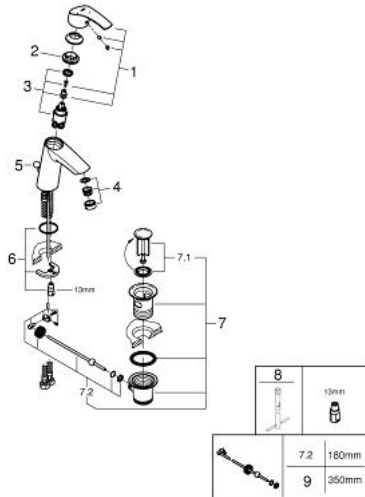

23 393 10E **EUROSMART BASIN MIXER 1/2"**
M-SIZE

PRODUCT DESCRIPTION

- Colour: chrome
- single hole installation
- metal lever
- GROHE SilkMove 28 mm ceramic cartridge
- OpenCold - cold water flow in mid-lever position
- with temperature limiter
- GROHE LongLife finish
- GROHE EcoJoy - less water, perfect flow
- maximum flow rate (at 3 bar): 5 l/min
- GROHE FastFixation rapid installation system
- pop-up waste set 1 1/4"
- flexible connection hoses

23 393 10E EUROSMART BASIN MIXER 1/2" M-SIZE

SPARE PARTS

- 1: Lever (Spare part-nr. 46865000)
 - 2: retaining ring (Spare part-nr. 46715000)
 - 3: Cartridge (Spare part-nr. 46580000)
 - 4: Mousseur (Spare part-nr. 48159000)
 - 5: Pop-up rod (Spare part-nr. 06329000)
 - 6: Shank mounting kit (Spare part-nr. 46249000)
 - 7: Waste set 1 1/4" (Spare part-nr. 28910000)
 - 7.1: Plug (Spare part-nr. 07182000)
 - 7.2: Eccentric rod (Spare part-nr. 07052000)
 - 8: Mounting wrench (Spare part-nr. 19017000)*
 - 9: Eccentric rod (Spare part-nr. 07341000)*
- * Optional accessories