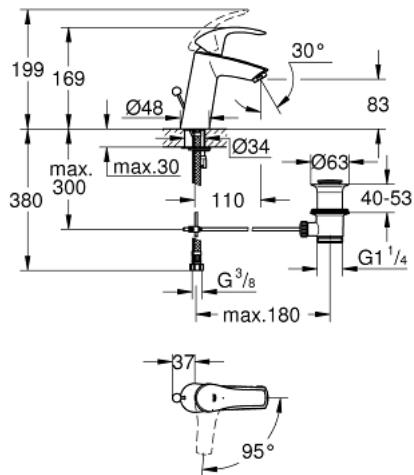

## 23 393 10E EUROSMART BASIN MIXER 1/2" M-SIZE

### PRODUCT DESCRIPTION

- Tyc: Chrome
- single hole installation
- metal lever
- GROHE SilkMove 28 mm ceramic cartridge
- OpenCold - cold water flow in mid-lever position
- with temperature limiter
- GROHE LongLife finish
- GROHE EcoJoy - Less water, perfect flow
- maximum flow rate (at 3 bar): 5 l/min
- GROHE FastFixation rapid installation system
- pop-up waste set 1 1/4"
- flexible connection hoses

## 23 393 10E EUROSART BASIN MIXER 1/2" M-SIZE

### SPARE PARTS

- 1: Lever (Spare part-nr. 46865000)
- 2: Fitting ring (Spare part-nr. 46715000)
- 3: Cartridge (Spare part-nr. 46580000)
- 4: Mousseur (Spare part-nr. 48159000)
- 5: Pop-up rod (Spare part-nr. 06329000)
- 6: Shank mounting kit (Spare part-nr. 46249000)
- 7: Waste set 1 1/4" (Spare part-nr. 28910000)
- 7.1: Plug (Spare part-nr. 07182000)
- 7.2: Eccentric rod (Spare part-nr. 07052000)
- 8: Mounting wrench (Spare part-nr. 19017000)\*
- 9: Eccentric rod (Spare part-nr. 07341000)\*