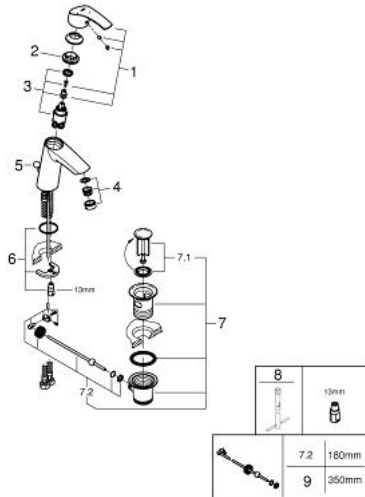

## 23 393 10E EUROSMART BASIN MIXER 1/2" M-SIZE

### PRODUCT DESCRIPTION

- Tyc: Chrome
- single hole installation
- metal lever
- GROHE SilkMove 28 mm ceramic cartridge
- OpenCold - cold water flow in mid-lever position
- with temperature limiter
- GROHE LongLife finish
- GROHE EcoJoy - Less water, perfect flow
- maximum flow rate (at 3 bar): 5 l/min
- GROHE FastFixation rapid installation system
- pop-up waste set 1 1/4"
- flexible connection hoses

## 23 393 10E EUROSART BASIN MIXER 1/2" M-SIZE

### SPARE PARTS

- 1: Lever (Spare part-nr. 46865000)
- 2: Fitting ring (Spare part-nr. 46715000)
- 3: Cartridge (Spare part-nr. 46580000)
- 4: Mousseur (Spare part-nr. 48159000)
- 5: Pop-up rod (Spare part-nr. 06329000)
- 6: Shank mounting kit (Spare part-nr. 46249000)
- 7: Waste set 1 1/4" (Spare part-nr. 28910000)
- 7.1: Plug (Spare part-nr. 07182000)
- 7.2: Eccentric rod (Spare part-nr. 07052000)
- 8: Mounting wrench (Spare part-nr. 19017000)\*
- 9: Eccentric rod (Spare part-nr. 07341000)\*