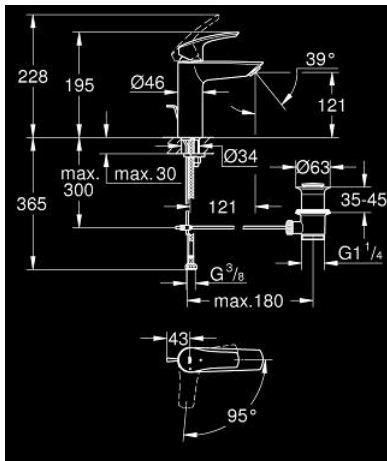

23 393 30E **EUROSMART BASIN MIXER 1/2"**  
**M-SIZE**

**PRODUCT DESCRIPTION**

- Colour: chrome
- single hole installation
- metal lever
- GROHE SilkMove 28 mm ceramic cartridge
- OpenCold - cold water flow in mid-lever position
- adjustable flow rate limiter
- with temperature limiter
- GROHE LongLife finish
- GROHE EcoJoy - less water, perfect flow
- maximum flow rate (at 3 bar): 5 l/min
- Protected Water Ways no contact of water with lead or nickel inside the tap
- GROHE FastFixation rapid installation system
- pop-up waste set 1 1/4"
- flexible connection hoses
- professional exclusive

23 393 30E **EUROSMART BASIN MIXER 1/2"**  
**M-SIZE**

**SPARE PARTS**

- 1: Lever (Spare part-nr. 48551000)
  - 2: Cap (Spare part-nr. 46116000)
  - 3: Cartridge (Spare part-nr. 48518000)
  - 4: Lift rod (Spare part-nr. 65936PDO)
  - 5: Mousseur (Spare part-nr. 48159000)
  - 6: Shank mounting kit (Spare part-nr. 46645000)
  - 7: Waste set 1 1/4" (Spare part-nr. 28910000)
  - 7.1: Plug (Spare part-nr. 07182000)
  - 7.2: Eccentric rod (Spare part-nr. 07052000)
  - 8: Mounting wrench (Spare part-nr. 19017000)\*
  - 9: Eccentric rod (Spare part-nr. 07341000)\*
- \* Optional accessories