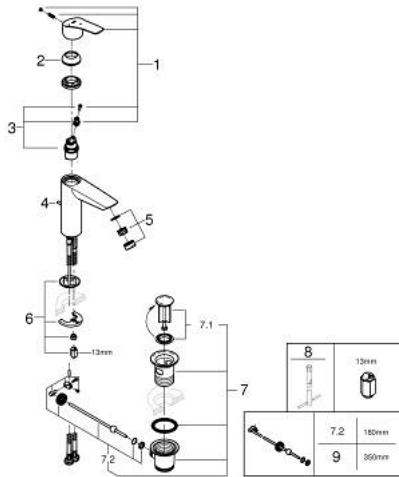

23 393 30E **EUROSMART BASIN MIXER 1/2"**  
**M-SIZE**

**PRODUCT DESCRIPTION**

- Colour: chrome
- single hole installation
- metal lever
- GROHE SilkMove 28 mm ceramic cartridge
- OpenCold - cold water flow in mid-lever position
- adjustable flow rate limiter
- with temperature limiter
- GROHE LongLife finish
- GROHE EcoJoy - less water, perfect flow
- maximum flow rate (at 3 bar): 5 l/min
- Protected Water Ways no contact of water with lead or nickel inside the tap
- GROHE FastFixation rapid installation system
- pop-up waste set 1 1/4"
- flexible connection hoses
- professional exclusive

23 393 30E **EUROSMART BASIN MIXER 1/2"**  
**M-SIZE**

**SPARE PARTS**

- 1: Lever (Spare part-nr. 48551000)
  - 2: Cap (Spare part-nr. 46116000)
  - 3: Cartridge (Spare part-nr. 48518000)
  - 4: Lift rod (Spare part-nr. 65936PDO)
  - 5: Mousseur (Spare part-nr. 48159000)
  - 6: Shank mounting kit (Spare part-nr. 46645000)
  - 7: Waste set 1 1/4" (Spare part-nr. 28910000)
  - 7.1: Plug (Spare part-nr. 07182000)
  - 7.2: Eccentric rod (Spare part-nr. 07052000)
  - 8: Mounting wrench (Spare part-nr. 19017000)\*
  - 9: Eccentric rod (Spare part-nr. 07341000)\*
- \* Optional accessories