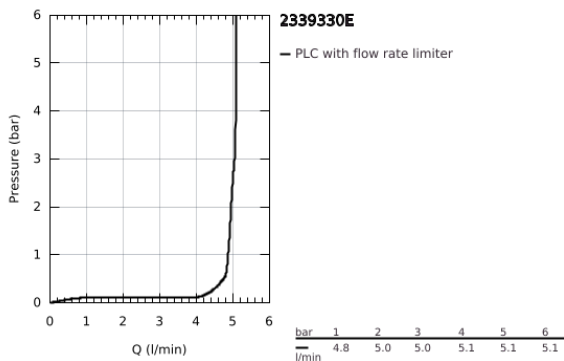

23 393 30E **EUROSMART BASIN MIXER 1/2"**  
**M-SIZE**

**PRODUCT DESCRIPTION**

- Colour: chrome
- single hole installation
- metal lever
- GROHE SilkMove 28 mm ceramic cartridge
- OpenCold - cold water flow in mid-lever position
- adjustable flow rate limiter
- with temperature limiter
- GROHE LongLife finish
- GROHE EcoJoy - less water, perfect flow
- maximum flow rate (at 3 bar): 5 l/min
- Protected Water Ways no contact of water with lead or nickel inside the tap
- GROHE FastFixation rapid installation system
- pop-up waste set 1 1/4"
- flexible connection hoses
- professional exclusive

23 393 30E **EUROSMART BASIN MIXER 1/2"**  
**M-SIZE**

**SPARE PARTS**

- 1: Lever (Spare part-nr. 48551000)
  - 2: Cap (Spare part-nr. 46116000)
  - 3: Cartridge (Spare part-nr. 48518000)
  - 4: Lift rod (Spare part-nr. 65936PDO)
  - 5: Mousseur (Spare part-nr. 48159000)
  - 6: Shank mounting kit (Spare part-nr. 46645000)
  - 7: Waste set 1 1/4" (Spare part-nr. 28910000)
  - 7.1: Plug (Spare part-nr. 07182000)
  - 7.2: Eccentric rod (Spare part-nr. 07052000)
  - 8: Mounting wrench (Spare part-nr. 19017000)\*
  - 9: Eccentric rod (Spare part-nr. 07341000)\*
- \* Optional accessories