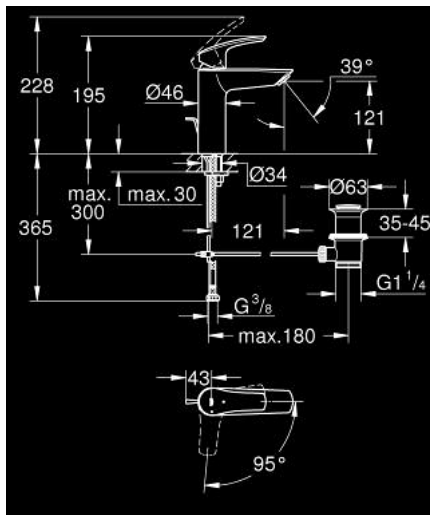

23 393 30E EUROSMART BASIN MIXER 1/2" M-SIZE

PRODUCT DESCRIPTION

- Tyc: Chrome
- single hole installation
- metal lever
- GROHE SilkMove 28 mm ceramic cartridge
- EcoMode - cold water flow in mid-lever position saves energy
- adjustable flow rate limiter
- with temperature limiter
- GROHE LongLife finish
- GROHE EcoJoy - Less water, perfect flow
- maximum flow rate (at 3 bar): 5 l/min
- Protected Water Ways no contact of water with lead or nickel inside the tap
- GROHE FastFixation rapid installation system
- pop-up waste set 1 1/4"
- flexible connection hoses
- professional exclusive

23 393 30E EUROSMART BASIN MIXER 1/2" M-SIZE

SPARE PARTS

- 1: Lever (Spare part-nr. 48551000)
 - 2: Cap (Spare part-nr. 46116000)
 - 3: Cartridge (Spare part-nr. 48518000)
 - 4: Lift rod (Spare part-nr. 65936PDO)
 - 5: Mousseur (Spare part-nr. 48159000)
 - 6: Shank mounting kit (Spare part-nr. 46645000)
 - 7: Waste set 1 1/4" (Spare part-nr. 28910000)
 - 7.1: Plug (Spare part-nr. 07182000)
 - 7.2: Eccentric rod (Spare part-nr. 07052000)
 - 8: Mounting wrench (Spare part-nr. 19017000)*
 - 9: Eccentric rod (Spare part-nr. 07341000)*
- * Optional accessories