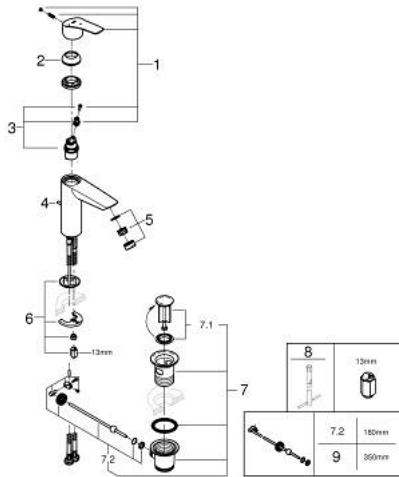

23 393 30E EUROSMART BASIN MIXER 1/2" M-SIZE

PRODUCT DESCRIPTION

- Tyc: Chrome
- single hole installation
- metal lever
- GROHE SilkMove 28 mm ceramic cartridge
- OpenCold - cold water flow in mid-lever position
- adjustable flow rate limiter
- with temperature limiter
- GROHE LongLife finish
- GROHE EcoJoy - Less water, perfect flow
- maximum flow rate (at 3 bar): 5 l/min
- Protected Water Ways no contact of water with lead or nickel inside the tap
- GROHE FastFixation rapid installation system
- pop-up waste set 1 1/4"
- flexible connection hoses
- professional exclusive

23 393 30E EUROSMART BASIN MIXER 1/2" M-SIZE

SPARE PARTS

- 1: Lever (Spare part-nr. 48551000)
 - 2: Cap (Spare part-nr. 46116000)
 - 3: Cartridge (Spare part-nr. 48518000)
 - 4: Lift rod (Spare part-nr. 65936PDO)
 - 5: Mousseur (Spare part-nr. 48159000)
 - 6: Shank mounting kit (Spare part-nr. 46645000)
 - 7: Waste set 1 1/4" (Spare part-nr. 28910000)
 - 7.1: Plug (Spare part-nr. 07182000)
 - 7.2: Eccentric rod (Spare part-nr. 07052000)
 - 8: Mounting wrench (Spare part-nr. 19017000)*
 - 9: Eccentric rod (Spare part-nr. 07341000)*
- * Optional accessories