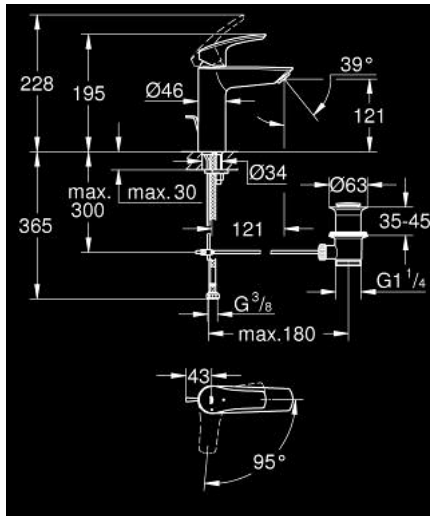

23 393 30E EUROSMART BASIN MIXER 1/2" M-SIZE

PRODUCT DESCRIPTION

- Tyc: Chrome
- single hole installation
- metal lever
- GROHE SilkMove 28 mm ceramic cartridge
- OpenCold - cold water flow in mid-lever position
- adjustable flow rate limiter
- with temperature limiter
- GROHE LongLife finish
- GROHE EcoJoy - Less water, perfect flow
- maximum flow rate (at 3 bar): 5 l/min
- Protected Water Ways no contact of water with lead or nickel inside the tap
- GROHE FastFixation rapid installation system
- pop-up waste set 1 1/4"
- flexible connection hoses
- professional exclusive

23 393 30E EUROSMART BASIN MIXER 1/2" M-SIZE

SPARE PARTS

- 1: Lever (Spare part-nr. 48551000)
 - 2: Cap (Spare part-nr. 46116000)
 - 3: Cartridge (Spare part-nr. 48518000)
 - 4: Lift rod (Spare part-nr. 65936PDO)
 - 5: Mousseur (Spare part-nr. 48159000)
 - 6: Shank mounting kit (Spare part-nr. 46645000)
 - 7: Waste set 1 1/4" (Spare part-nr. 28910000)
 - 7.1: Plug (Spare part-nr. 07182000)
 - 7.2: Eccentric rod (Spare part-nr. 07052000)
 - 8: Mounting wrench (Spare part-nr. 19017000)*
 - 9: Eccentric rod (Spare part-nr. 07341000)*
- * Optional accessories