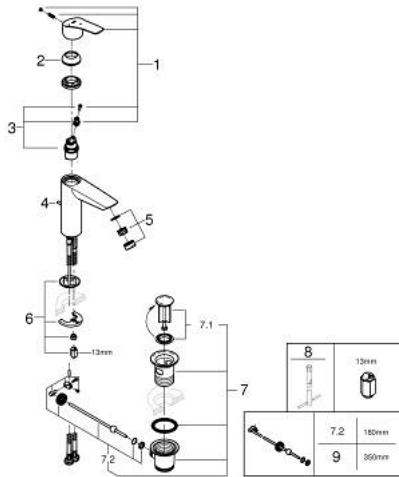

23 393 30E EUROSMART BASIN MIXER 1/2" M-SIZE

PRODUCT DESCRIPTION

- Tyc: Chrome
- single hole installation
- metal lever
- GROHE SilkMove 28 mm ceramic cartridge
- EcoMode - cold water flow in mid-lever position saves energy
- adjustable flow rate limiter
- with temperature limiter
- GROHE LongLife finish
- GROHE EcoJoy - Less water, perfect flow
- maximum flow rate (at 3 bar): 5 l/min
- Protected Water Ways no contact of water with lead or nickel inside the tap
- GROHE FastFixation rapid installation system
- pop-up waste set 1 1/4"
- flexible connection hoses
- professional exclusive

23 393 30E EUROSMART BASIN MIXER 1/2" M-SIZE

SPARE PARTS

- 1: Lever (Spare part-nr. 48551000)
 - 2: Cap (Spare part-nr. 46116000)
 - 3: Cartridge (Spare part-nr. 48518000)
 - 4: Lift rod (Spare part-nr. 65936PDO)
 - 5: Mousseur (Spare part-nr. 48159000)
 - 6: Shank mounting kit (Spare part-nr. 46645000)
 - 7: Waste set 1 1/4" (Spare part-nr. 28910000)
 - 7.1: Plug (Spare part-nr. 07182000)
 - 7.2: Eccentric rod (Spare part-nr. 07052000)
 - 8: Mounting wrench (Spare part-nr. 19017000)*
 - 9: Eccentric rod (Spare part-nr. 07341000)*
- * Optional accessories