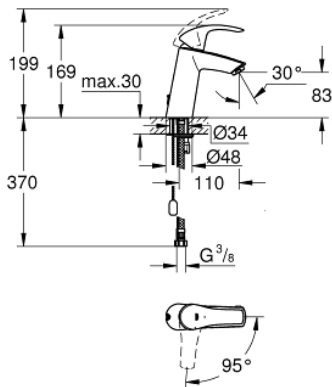

23 394 10E **EUROSMART BASIN MIXER 1/2"**
M-SIZE

PRODUCT DESCRIPTION

- Colour: chrome
- single hole installation
- metal lever
- GROHE SilkMove 28 mm ceramic cartridge
- OpenCold - cold water flow in mid-lever position
- with temperature limiter
- GROHE LongLife finish
- GROHE EcoJoy - less water, perfect flow
- maximum flow rate (at 3 bar): 5 l/min
- GROHE FastFixation rapid installation system
- retractable chain
- flexible connection hoses

23 394 10E **EUROSMART BASIN MIXER 1/2"**
M-SIZE

SPARE PARTS

- 1: Lever (Spare part-nr. 46865000)
- 2: retaining ring (Spare part-nr. 46715000)
- 3: Cartridge (Spare part-nr. 46580000)
- 4: Mousseur (Spare part-nr. 48159000)
- 5: Chain support (Spare part-nr. 06815000)
- 6: Shank mounting kit (Spare part-nr. 46249000)
- 7: Mounting wrench (Spare part-nr. 19017000)*