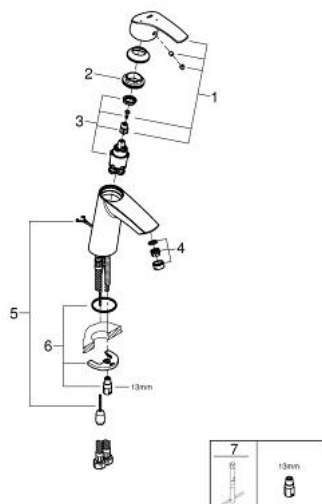

23 394 10E **EUROSMART BASIN MIXER 1/2"**
M-SIZE

PRODUCT DESCRIPTION

- Colour: chrome
- single hole installation
- metal lever
- GROHE SilkMove 28 mm ceramic cartridge
- OpenCold - cold water flow in mid-lever position
- with temperature limiter
- GROHE LongLife finish
- GROHE EcoJoy - less water, perfect flow
- maximum flow rate (at 3 bar): 5 l/min
- GROHE FastFixation rapid installation system
- retractable chain
- flexible connection hoses

23 394 10E **EUROSMART BASIN MIXER 1/2"**
M-SIZE

SPARE PARTS

- 1: Lever (Spare part-nr. 46865000)
- 2: retaining ring (Spare part-nr. 46715000)
- 3: Cartridge (Spare part-nr. 46580000)
- 4: Mousseur (Spare part-nr. 48159000)
- 5: Chain support (Spare part-nr. 06815000)
- 6: Shank mounting kit (Spare part-nr. 46249000)
- 7: Mounting wrench (Spare part-nr. 19017000)*