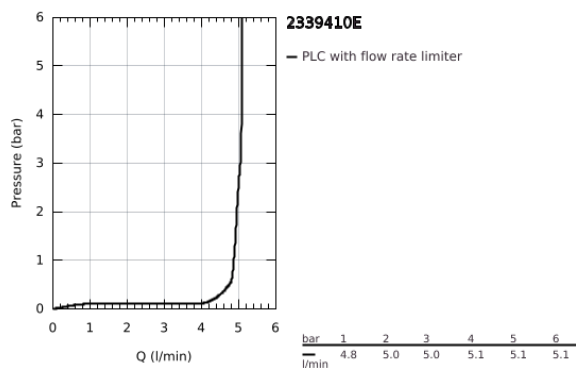

23 394 10E **EUROSMART BASIN MIXER 1/2"**
M-SIZE

PRODUCT DESCRIPTION

- Colour: chrome
- single hole installation
- metal lever
- GROHE SilkMove 28 mm ceramic cartridge
- OpenCold - cold water flow in mid-lever position
- with temperature limiter
- GROHE LongLife finish
- GROHE EcoJoy - less water, perfect flow
- maximum flow rate (at 3 bar): 5 l/min
- GROHE FastFixation rapid installation system
- retractable chain
- flexible connection hoses

23 394 10E **EUROSMART BASIN MIXER 1/2"**
M-SIZE

SPARE PARTS

- 1: Lever (Spare part-nr. 46865000)
- 2: retaining ring (Spare part-nr. 46715000)
- 3: Cartridge (Spare part-nr. 46580000)
- 4: Mousseur (Spare part-nr. 48159000)
- 5: Chain support (Spare part-nr. 06815000)
- 6: Shank mounting kit (Spare part-nr. 46249000)
- 7: Mounting wrench (Spare part-nr. 19017000)*