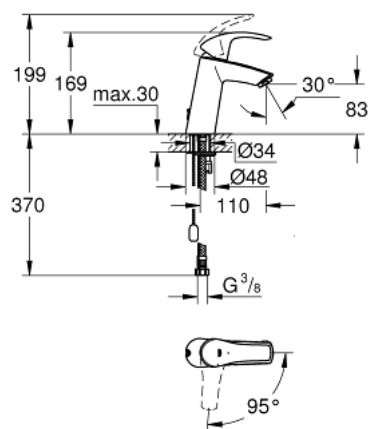

## 23 394 10E EUROSMART BASIN MIXER 1/2" M-SIZE

### PRODUCT DESCRIPTION

- Tyc: Chrome
- single hole installation
- metal lever
- GROHE SilkMove 28 mm ceramic cartridge
- OpenCold - cold water flow in mid-lever position
- with temperature limiter
- GROHE LongLife finish
- GROHE EcoJoy - Less water, perfect flow
- maximum flow rate (at 3 bar): 5 l/min
- GROHE FastFixation rapid installation system
- retractable chain
- flexible connection hoses

23 394 10E **EUROSMART BASIN MIXER 1/2"**  
**M-SIZE**

**SPARE PARTS**

- 1: Lever (Spare part-nr. 46865000)
- 2: Fitting ring (Spare part-nr. 46715000)
- 3: Cartridge (Spare part-nr. 46580000)
- 4: Mousseur (Spare part-nr. 48159000)
- 5: Chain (Spare part-nr. 06815000)
- 6: Shank mounting kit (Spare part-nr. 46249000)
- 7: Mounting wrench (Spare part-nr. 19017000)\*