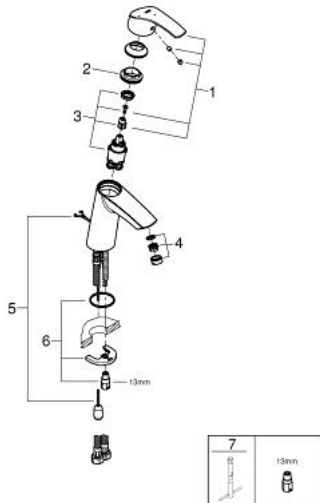

## 23 394 10E EUROSMART BASIN MIXER 1/2" M-SIZE

### PRODUCT DESCRIPTION

- Tyc: Chrome
- single hole installation
- metal lever
- GROHE SilkMove 28 mm ceramic cartridge
- EcoMode - cold water flow in mid-lever position saves energy
- with temperature limiter
- GROHE LongLife finish
- GROHE EcoJoy - Less water, perfect flow
- maximum flow rate (at 3 bar): 5 l/min
- GROHE FastFixation rapid installation system
- retractable chain
- flexible connection hoses

23 394 10E **EUROSMART BASIN MIXER 1/2"**  
**M-SIZE**

**SPARE PARTS**

- 1: Lever (Spare part-nr. 46865000)
- 2: Fitting ring (Spare part-nr. 46715000)
- 3: Cartridge (Spare part-nr. 46580000)
- 4: Mousseur (Spare part-nr. 48159000)
- 5: Chain (Spare part-nr. 06815000)
- 6: Shank mounting kit (Spare part-nr. 46249000)
- 7: Mounting wrench (Spare part-nr. 19017000)\*