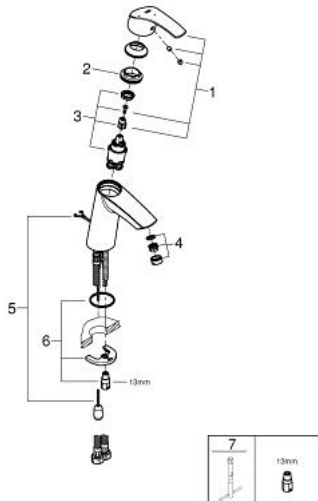

## 23 394 10E EUROSMART BASIN MIXER 1/2" M-SIZE

### PRODUCT DESCRIPTION

- Tyc: Chrome
- single hole installation
- metal lever
- GROHE SilkMove 28 mm ceramic cartridge
- OpenCold - cold water flow in mid-lever position
- with temperature limiter
- GROHE LongLife finish
- GROHE EcoJoy - Less water, perfect flow
- maximum flow rate (at 3 bar): 5 l/min
- GROHE FastFixation rapid installation system
- retractable chain
- flexible connection hoses

23 394 10E **EUROSMART BASIN MIXER 1/2"**  
**M-SIZE**

**SPARE PARTS**

- 1: Lever (Spare part-nr. 46865000)
- 2: Fitting ring (Spare part-nr. 46715000)
- 3: Cartridge (Spare part-nr. 46580000)
- 4: Mousseur (Spare part-nr. 48159000)
- 5: Chain (Spare part-nr. 06815000)
- 6: Shank mounting kit (Spare part-nr. 46249000)
- 7: Mounting wrench (Spare part-nr. 19017000)\*