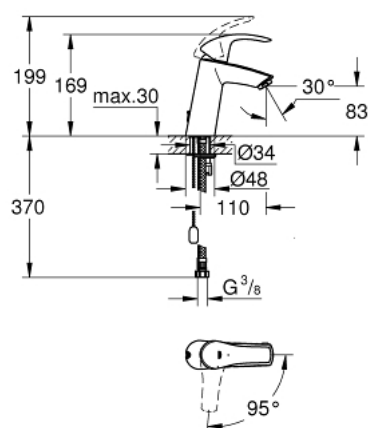

## 23 394 10E EUROSMART BASIN MIXER 1/2" M-SIZE

### PRODUCT DESCRIPTION

- Tyc: Chrome
- single hole installation
- metal lever
- GROHE SilkMove 28 mm ceramic cartridge
- EcoMode - cold water flow in mid-lever position saves energy
- with temperature limiter
- GROHE LongLife finish
- GROHE EcoJoy - Less water, perfect flow
- maximum flow rate (at 3 bar): 5 l/min
- GROHE FastFixation rapid installation system
- retractable chain
- flexible connection hoses

23 394 10E **EUROSMART BASIN MIXER 1/2"**  
**M-SIZE**

**SPARE PARTS**

- 1: Lever (Spare part-nr. 46865000)
- 2: Fitting ring (Spare part-nr. 46715000)
- 3: Cartridge (Spare part-nr. 46580000)
- 4: Mousseur (Spare part-nr. 48159000)
- 5: Chain (Spare part-nr. 06815000)
- 6: Shank mounting kit (Spare part-nr. 46249000)
- 7: Mounting wrench (Spare part-nr. 19017000)\*