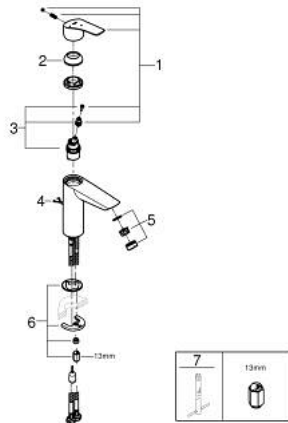

23 394 30E **EUROSMART BASIN MIXER 1/2"**
M-SIZE

PRODUCT DESCRIPTION

- Colour: chrome
- single hole installation
- metal lever
- GROHE SilkMove 28 mm ceramic cartridge
- OpenCold - cold water flow in mid-lever position
- adjustable flow rate limiter
- with temperature limiter
- GROHE LongLife finish
- GROHE EcoJoy - less water, perfect flow
- maximum flow rate (at 3 bar): 5 l/min
- Protected Water Ways no contact of water with lead or nickel inside the tap
- GROHE FastFixation rapid installation system
- retractable chain
- flexible connection hoses
- professional exclusive

23 394 30E EUROSMART BASIN MIXER 1/2" M-SIZE

SPARE PARTS

- 1: Lever (Spare part-nr. 48551000)
- 2: Cap (Spare part-nr. 46116000)
- 3: Cartridge (Spare part-nr. 48518000)
- 4: Chain support (Spare part-nr. 06815000)
- 5: Mousseur (Spare part-nr. 48159000)
- 6: Shank mounting kit (Spare part-nr. 46645000)
- 7: Mounting wrench (Spare part-nr. 19017000)*