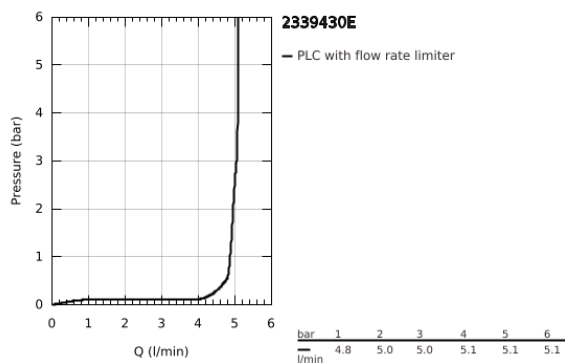

23 394 30E **EUROSMART BASIN MIXER 1/2"**
M-SIZE

PRODUCT DESCRIPTION

- Colour: chrome
- single hole installation
- metal lever
- GROHE SilkMove 28 mm ceramic cartridge
- OpenCold - cold water flow in mid-lever position
- adjustable flow rate limiter
- with temperature limiter
- GROHE LongLife finish
- GROHE EcoJoy - less water, perfect flow
- maximum flow rate (at 3 bar): 5 l/min
- Protected Water Ways no contact of water with lead or nickel inside the tap
- GROHE FastFixation rapid installation system
- retractable chain
- flexible connection hoses
- professional exclusive

23 394 30E EUROSMART BASIN MIXER 1/2" M-SIZE

SPARE PARTS

- 1: Lever (Spare part-nr. 48551000)
- 2: Cap (Spare part-nr. 46116000)
- 3: Cartridge (Spare part-nr. 48518000)
- 4: Chain support (Spare part-nr. 06815000)
- 5: Mousseur (Spare part-nr. 48159000)
- 6: Shank mounting kit (Spare part-nr. 46645000)
- 7: Mounting wrench (Spare part-nr. 19017000)*