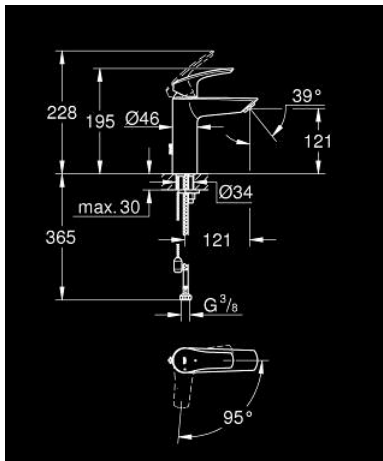

23 394 30E **EUROSMART BASIN MIXER 1/2"**
M-SIZE

PRODUCT DESCRIPTION

- Colour: chrome
- single hole installation
- metal lever
- GROHE SilkMove 28 mm ceramic cartridge
- OpenCold - cold water flow in mid-lever position
- adjustable flow rate limiter
- with temperature limiter
- GROHE LongLife finish
- GROHE EcoJoy - less water, perfect flow
- maximum flow rate (at 3 bar): 5 l/min
- Protected Water Ways no contact of water with lead or nickel inside the tap
- GROHE FastFixation rapid installation system
- retractable chain
- flexible connection hoses
- professional exclusive

23 394 30E EUROSMART BASIN MIXER 1/2" M-SIZE

SPARE PARTS

- 1: Lever (Spare part-nr. 48551000)
- 2: Cap (Spare part-nr. 46116000)
- 3: Cartridge (Spare part-nr. 48518000)
- 4: Chain support (Spare part-nr. 06815000)
- 5: Mousseur (Spare part-nr. 48159000)
- 6: Shank mounting kit (Spare part-nr. 46645000)
- 7: Mounting wrench (Spare part-nr. 19017000)*