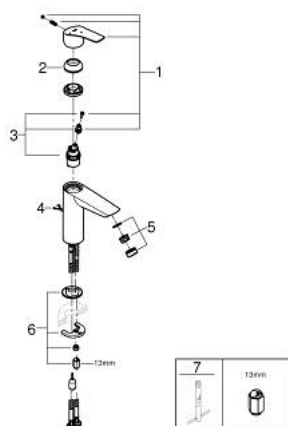

## 23 394 30E EUROSMART BASIN MIXER 1/2" M-SIZE

### PRODUCT DESCRIPTION

- Tyc: Chrome
- single hole installation
- metal lever
- GROHE SilkMove 28 mm ceramic cartridge
- EcoMode - cold water flow in mid-lever position saves energy
- adjustable flow rate limiter
- with temperature limiter
- GROHE LongLife finish
- GROHE EcoJoy - Less water, perfect flow
- maximum flow rate (at 3 bar): 5 l/min
- Protected Water Ways no contact of water with lead or nickel inside the tap
- GROHE FastFixation rapid installation system
- retractable chain
- flexible connection hoses
- professional exclusive

### SPARE PARTS

- 1: Lever (Spare part-nr. 48551000)
  - 2: Cap (Spare part-nr. 46116000)
  - 3: Cartridge (Spare part-nr. 48518000)
  - 4: Chain (Spare part-nr. 06815000)
  - 5: Mousseur (Spare part-nr. 48159000)
  - 6: Shank mounting kit (Spare part-nr. 46645000)
  - 7: Mounting wrench (Spare part-nr. 19017000)\*
- \* Optional accessories