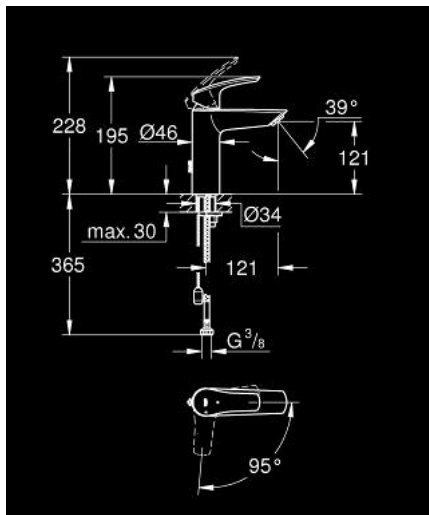

23 394 30E EUROSMART BASIN MIXER 1/2" M-SIZE

PRODUCT DESCRIPTION

- Tyc: Chrome
- single hole installation
- metal lever
- GROHE SilkMove 28 mm ceramic cartridge
- OpenCold - cold water flow in mid-lever position
- adjustable flow rate limiter
- with temperature limiter
- GROHE LongLife finish
- GROHE EcoJoy - Less water, perfect flow
- maximum flow rate (at 3 bar): 5 l/min
- Protected Water Ways no contact of water with lead or nickel inside the tap
- GROHE FastFixation rapid installation system
- retractable chain
- flexible connection hoses
- professional exclusive

23 394 30E **EUROSMART BASIN MIXER 1/2"**
M-SIZE

SPARE PARTS

- 1: Lever (Spare part-nr. 48551000)
- 2: Cap (Spare part-nr. 46116000)
- 3: Cartridge (Spare part-nr. 48518000)
- 4: Chain (Spare part-nr. 06815000)
- 5: Mousseur (Spare part-nr. 48159000)
- 6: Shank mounting kit (Spare part-nr. 46645000)
- 7: Mounting wrench (Spare part-nr. 19017000)*