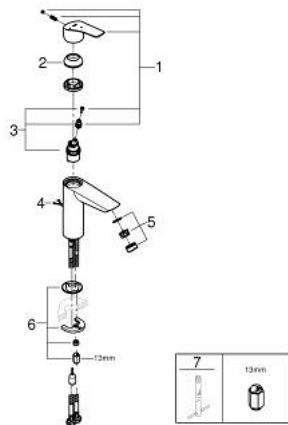

23 394 30E EUROSMART BASIN MIXER 1/2" M-SIZE

PRODUCT DESCRIPTION

- Tyc: Chrome
- single hole installation
- metal lever
- GROHE SilkMove 28 mm ceramic cartridge
- OpenCold - cold water flow in mid-lever position
- adjustable flow rate limiter
- with temperature limiter
- GROHE LongLife finish
- GROHE EcoJoy - Less water, perfect flow
- maximum flow rate (at 3 bar): 5 l/min
- Protected Water Ways no contact of water with lead or nickel inside the tap
- GROHE FastFixation rapid installation system
- retractable chain
- flexible connection hoses
- professional exclusive

23 394 30E **EUROSMART BASIN MIXER 1/2"**
M-SIZE

SPARE PARTS

- 1: Lever (Spare part-nr. 48551000)
- 2: Cap (Spare part-nr. 46116000)
- 3: Cartridge (Spare part-nr. 48518000)
- 4: Chain (Spare part-nr. 06815000)
- 5: Mousseur (Spare part-nr. 48159000)
- 6: Shank mounting kit (Spare part-nr. 46645000)
- 7: Mounting wrench (Spare part-nr. 19017000)*