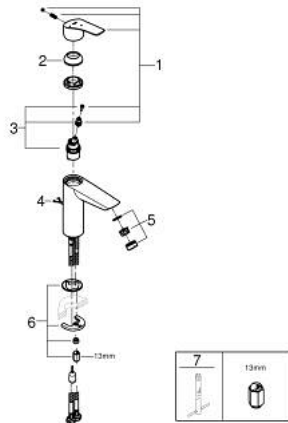

23 394 30E EUROSMART BASIN MIXER 1/2" M-SIZE

PRODUCT DESCRIPTION

- Tyc: Chrome
- single hole installation
- metal lever
- GROHE SilkMove 28 mm ceramic cartridge
- OpenCold - cold water flow in mid-lever position
- adjustable flow rate limiter
- with temperature limiter
- GROHE LongLife finish
- GROHE EcoJoy - Less water, perfect flow
- maximum flow rate (at 3 bar): 5 l/min
- Protected Water Ways no contact of water with lead or nickel inside the tap
- GROHE FastFixation rapid installation system
- retractable chain
- flexible connection hoses
- professional exclusive

23 394 30E **EUROSMART BASIN MIXER 1/2"**
M-SIZE

SPARE PARTS

- 1: Lever (Spare part-nr. 48551000)
- 2: Cap (Spare part-nr. 46116000)
- 3: Cartridge (Spare part-nr. 48518000)
- 4: Chain (Spare part-nr. 06815000)
- 5: Mousseur (Spare part-nr. 48159000)
- 6: Shank mounting kit (Spare part-nr. 46645000)
- 7: Mounting wrench (Spare part-nr. 19017000)*