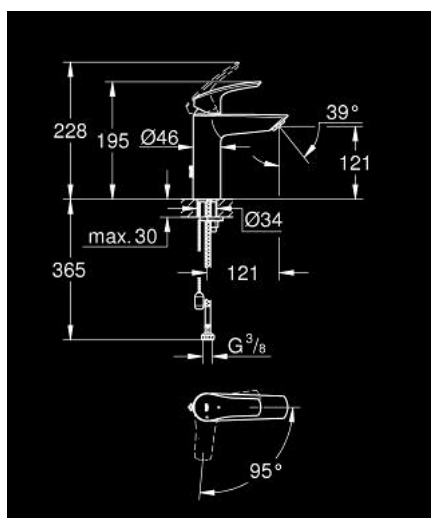

23 394 30E EUROSMART BASIN MIXER 1/2" M-SIZE

PRODUCT DESCRIPTION

- Tyc: Chrome
- single hole installation
- metal lever
- GROHE SilkMove 28 mm ceramic cartridge
- OpenCold - cold water flow in mid-lever position
- adjustable flow rate limiter
- with temperature limiter
- GROHE LongLife finish
- GROHE EcoJoy - Less water, perfect flow
- maximum flow rate (at 3 bar): 5 l/min
- Protected Water Ways no contact of water with lead or nickel inside the tap
- GROHE FastFixation rapid installation system
- retractable chain
- flexible connection hoses
- professional exclusive

23 394 30E **EUROSMART BASIN MIXER 1/2"**
M-SIZE

SPARE PARTS

- 1: Lever (Spare part-nr. 48551000)
- 2: Cap (Spare part-nr. 46116000)
- 3: Cartridge (Spare part-nr. 48518000)
- 4: Chain (Spare part-nr. 06815000)
- 5: Mousseur (Spare part-nr. 48159000)
- 6: Shank mounting kit (Spare part-nr. 46645000)
- 7: Mounting wrench (Spare part-nr. 19017000)*