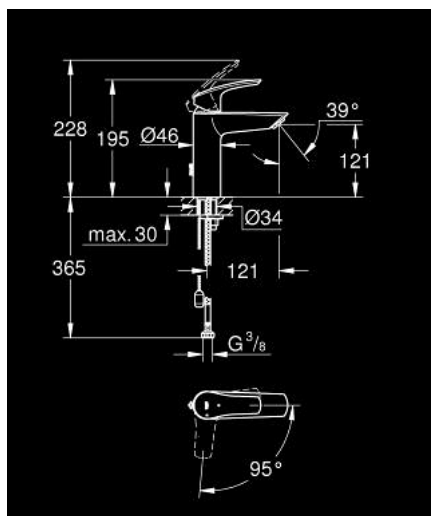

## 23 394 30E EUROSMART BASIN MIXER 1/2" M-SIZE

### PRODUCT DESCRIPTION

- Tyc: Chrome
- single hole installation
- metal lever
- GROHE SilkMove 28 mm ceramic cartridge
- EcoMode - cold water flow in mid-lever position saves energy
- adjustable flow rate limiter
- with temperature limiter
- GROHE LongLife finish
- GROHE EcoJoy - Less water, perfect flow
- maximum flow rate (at 3 bar): 5 l/min
- Protected Water Ways no contact of water with lead or nickel inside the tap
- GROHE FastFixation rapid installation system
- retractable chain
- flexible connection hoses
- professional exclusive