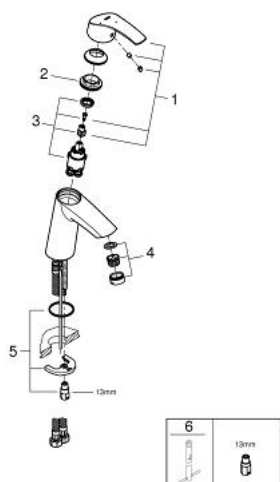

23 395 10E **EUROSMART BASIN MIXER 1/2"**
M-SIZE

PRODUCT DESCRIPTION

- Colour: chrome
- single hole installation
- metal lever
- GROHE SilkMove 28 mm ceramic cartridge
- OpenCold - cold water flow in mid-lever position
- with temperature limiter
- GROHE LongLife finish
- GROHE EcoJoy - less water, perfect flow
- maximum flow rate (at 3 bar): 5 l/min
- GROHE FastFixation rapid installation system
- smooth body
- flexible connection hoses

23 395 10E **EUROSMART BASIN MIXER 1/2"**
M-SIZE

SPARE PARTS

- 1: Lever (Spare part-nr. 46865000)
 - 2: retaining ring (Spare part-nr. 46715000)
 - 3: Cartridge (Spare part-nr. 46580000)
 - 4: Mousseur (Spare part-nr. 48159000)
 - 5: Shank mounting kit (Spare part-nr. 46249000)
 - 6: Mounting wrench (Spare part-nr. 19017000)*
- * Optional accessories