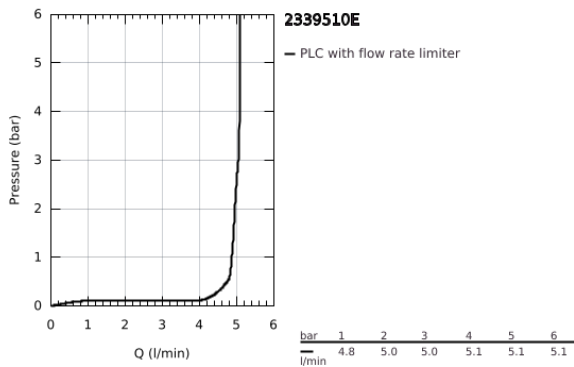

23 395 10E **EUROSMART BASIN MIXER 1/2"**
M-SIZE

PRODUCT DESCRIPTION

- Colour: chrome
- single hole installation
- metal lever
- GROHE SilkMove 28 mm ceramic cartridge
- OpenCold - cold water flow in mid-lever position
- with temperature limiter
- GROHE LongLife finish
- GROHE EcoJoy - less water, perfect flow
- maximum flow rate (at 3 bar): 5 l/min
- GROHE FastFixation rapid installation system
- smooth body
- flexible connection hoses

23 395 10E **EUROSMART BASIN MIXER 1/2"**
M-SIZE

SPARE PARTS

- 1: Lever (Spare part-nr. 46865000)
 - 2: retaining ring (Spare part-nr. 46715000)
 - 3: Cartridge (Spare part-nr. 46580000)
 - 4: Mousseur (Spare part-nr. 48159000)
 - 5: Shank mounting kit (Spare part-nr. 46249000)
 - 6: Mounting wrench (Spare part-nr. 19017000)*
- * Optional accessories