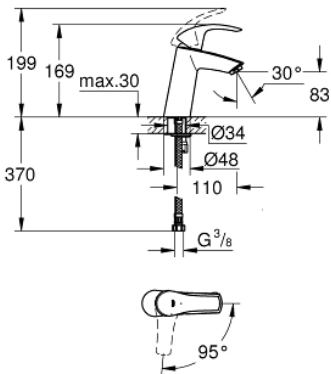

23 395 10E **EUROSMART BASIN MIXER 1/2"**
M-SIZE

PRODUCT DESCRIPTION

- Colour: chrome
- single hole installation
- metal lever
- GROHE SilkMove 28 mm ceramic cartridge
- OpenCold - cold water flow in mid-lever position
- with temperature limiter
- GROHE LongLife finish
- GROHE EcoJoy - less water, perfect flow
- maximum flow rate (at 3 bar): 5 l/min
- GROHE FastFixation rapid installation system
- smooth body
- flexible connection hoses

23 395 10E **EUROSMART BASIN MIXER 1/2"**
M-SIZE

SPARE PARTS

- 1: Lever (Spare part-nr. 46865000)
 - 2: retaining ring (Spare part-nr. 46715000)
 - 3: Cartridge (Spare part-nr. 46580000)
 - 4: Mousseur (Spare part-nr. 48159000)
 - 5: Shank mounting kit (Spare part-nr. 46249000)
 - 6: Mounting wrench (Spare part-nr. 19017000)*
- * Optional accessories