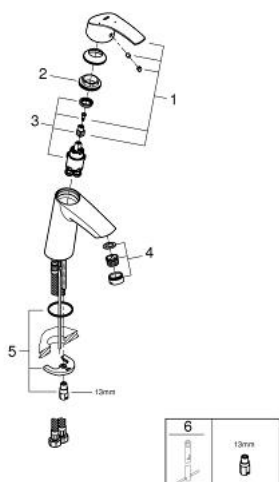

23 395 10E EUROSMART BASIN MIXER 1/2" M-SIZE

PRODUCT DESCRIPTION

- Tyc: Chrome
- single hole installation
- metal lever
- GROHE SilkMove 28 mm ceramic cartridge
- EcoMode - cold water flow in mid-lever position saves energy
- with temperature limiter
- GROHE LongLife finish
- GROHE EcoJoy - Less water, perfect flow
- maximum flow rate (at 3 bar): 5 l/min
- GROHE FastFixation rapid installation system
- smooth body
- flexible connection hoses

23 395 10E **EUROSMART BASIN MIXER 1/2"**
M-SIZE

SPARE PARTS

- 1: Lever (Spare part-nr. 46865000)
 - 2: Fitting ring (Spare part-nr. 46715000)
 - 3: Cartridge (Spare part-nr. 46580000)
 - 4: Mousseur (Spare part-nr. 48159000)
 - 5: Shank mounting kit (Spare part-nr. 46249000)
 - 6: Mounting wrench (Spare part-nr. 19017000)*
- * Optional accessories