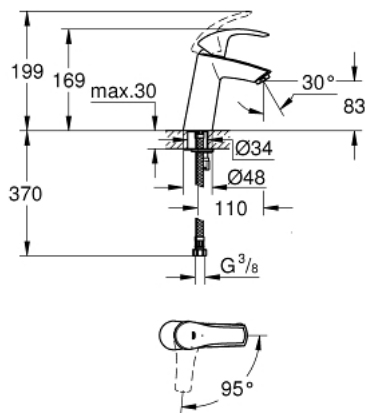

23 395 10E EUROSMART BASIN MIXER 1/2" M-SIZE

PRODUCT DESCRIPTION

- Tyc: Chrome
- single hole installation
- metal lever
- GROHE SilkMove 28 mm ceramic cartridge
- EcoMode - cold water flow in mid-lever position saves energy
- with temperature limiter
- GROHE LongLife finish
- GROHE EcoJoy - Less water, perfect flow
- maximum flow rate (at 3 bar): 5 l/min
- GROHE FastFixation rapid installation system
- smooth body
- flexible connection hoses

23 395 10E **EUROSMART BASIN MIXER 1/2"**
M-SIZE

SPARE PARTS

- 1: Lever (Spare part-nr. 46865000)
 - 2: Fitting ring (Spare part-nr. 46715000)
 - 3: Cartridge (Spare part-nr. 46580000)
 - 4: Mousseur (Spare part-nr. 48159000)
 - 5: Shank mounting kit (Spare part-nr. 46249000)
 - 6: Mounting wrench (Spare part-nr. 19017000)*
- * Optional accessories