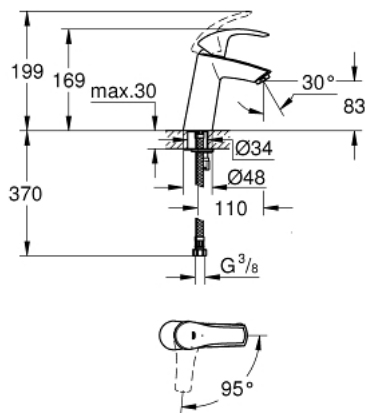

## 23 395 10E EUROSMART BASIN MIXER 1/2" M-SIZE

### PRODUCT DESCRIPTION

- Tyc: Chrome
- single hole installation
- metal lever
- GROHE SilkMove 28 mm ceramic cartridge
- OpenCold - cold water flow in mid-lever position
- with temperature limiter
- GROHE LongLife finish
- GROHE EcoJoy - Less water, perfect flow
- maximum flow rate (at 3 bar): 5 l/min
- GROHE FastFixation rapid installation system
- smooth body
- flexible connection hoses

23 395 10E **EUROSMART BASIN MIXER 1/2"**  
**M-SIZE**

**SPARE PARTS**

- 1: Lever (Spare part-nr. 46865000)
  - 2: Fitting ring (Spare part-nr. 46715000)
  - 3: Cartridge (Spare part-nr. 46580000)
  - 4: Mousseur (Spare part-nr. 48159000)
  - 5: Shank mounting kit (Spare part-nr. 46249000)
  - 6: Mounting wrench (Spare part-nr. 19017000)\*
- \* Optional accessories