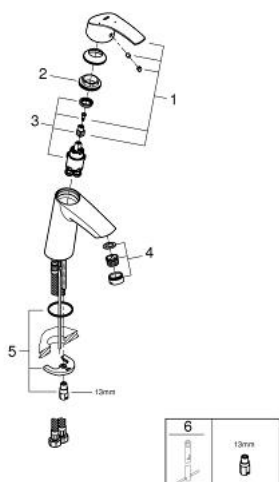

## 23 395 10E EUROSMART BASIN MIXER 1/2" M-SIZE

### PRODUCT DESCRIPTION

- Tyc: Chrome
- single hole installation
- metal lever
- GROHE SilkMove 28 mm ceramic cartridge
- OpenCold - cold water flow in mid-lever position
- with temperature limiter
- GROHE LongLife finish
- GROHE EcoJoy - Less water, perfect flow
- maximum flow rate (at 3 bar): 5 l/min
- GROHE FastFixation rapid installation system
- smooth body
- flexible connection hoses

23 395 10E **EUROSMART BASIN MIXER 1/2"**  
**M-SIZE**

**SPARE PARTS**

- 1: Lever (Spare part-nr. 46865000)
  - 2: Fitting ring (Spare part-nr. 46715000)
  - 3: Cartridge (Spare part-nr. 46580000)
  - 4: Mousseur (Spare part-nr. 48159000)
  - 5: Shank mounting kit (Spare part-nr. 46249000)
  - 6: Mounting wrench (Spare part-nr. 19017000)\*
- \* Optional accessories