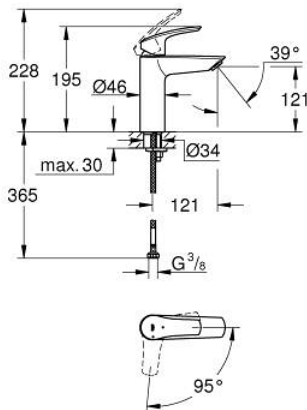

23 395 30E EUROSMART BASIN MIXER 1/2" M-SIZE

PRODUCT DESCRIPTION

- Colour: chrome
- single hole installation
- metal lever
- GROHE SilkMove 28 mm ceramic cartridge
- OpenCold - cold water flow in mid-lever position
- adjustable flow rate limiter
- with temperature limiter
- GROHE LongLife finish
- GROHE EcoJoy - less water, perfect flow
- maximum flow rate (at 3 bar): 5 l/min
- Protected Water Ways no contact of water with lead or nickel inside the tap
- GROHE FastFixation rapid installation system
- smooth body
- flexible connection hoses
- professional exclusive