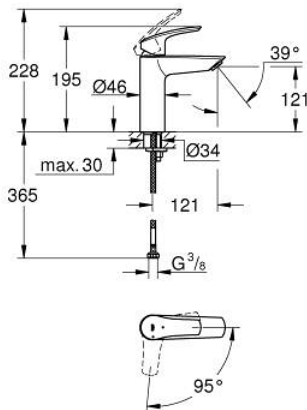

23 395 30E **EUROSMART BASIN MIXER 1/2"**
M-SIZE

PRODUCT DESCRIPTION

- Colour: chrome
- single hole installation
- metal lever
- GROHE SilkMove 28 mm ceramic cartridge
- EcoMode - cold water flow in mid-lever position saves energy
- adjustable flow rate limiter
- with temperature limiter
- GROHE LongLife finish
- GROHE EcoJoy - less water, perfect flow
- maximum flow rate (at 3 bar): 5 l/min
- Protected Water Ways no contact of water with lead or nickel inside the tap
- GROHE FastFixation rapid installation system
- smooth body
- flexible connection hoses
- professional exclusive