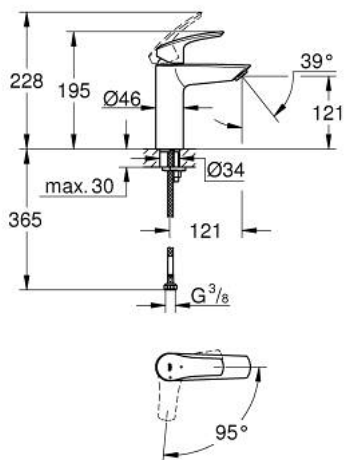

23 395 30E EUROSMART BASIN MIXER 1/2" M-SIZE

PRODUCT DESCRIPTION

- Tyc: Chrome
- single hole installation
- metal lever
- GROHE SilkMove 28 mm ceramic cartridge
- EcoMode - cold water flow in mid-lever position saves energy
- adjustable flow rate limiter
- with temperature limiter
- GROHE LongLife finish
- GROHE EcoJoy - Less water, perfect flow
- maximum flow rate (at 3 bar): 5 l/min
- Protected Water Ways no contact of water with lead or nickel inside the tap
- GROHE FastFixation rapid installation system
- smooth body
- flexible connection hoses
- professional exclusive