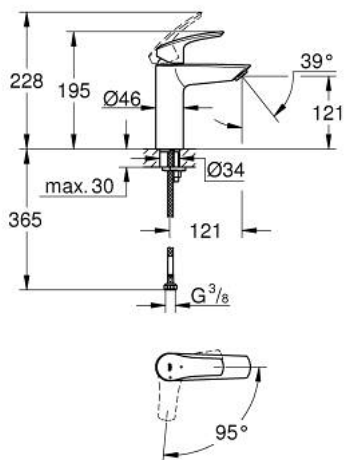

23 395 30E EUROSMART BASIN MIXER 1/2" M-SIZE

PRODUCT DESCRIPTION

- Tyc: Chrome
- single hole installation
- metal lever
- GROHE SilkMove 28 mm ceramic cartridge
- OpenCold - cold water flow in mid-lever position
- adjustable flow rate limiter
- with temperature limiter
- GROHE LongLife finish
- GROHE EcoJoy - Less water, perfect flow
- maximum flow rate (at 3 bar): 5 l/min
- Protected Water Ways no contact of water with lead or nickel inside the tap
- GROHE FastFixation rapid installation system
- smooth body
- flexible connection hoses
- professional exclusive