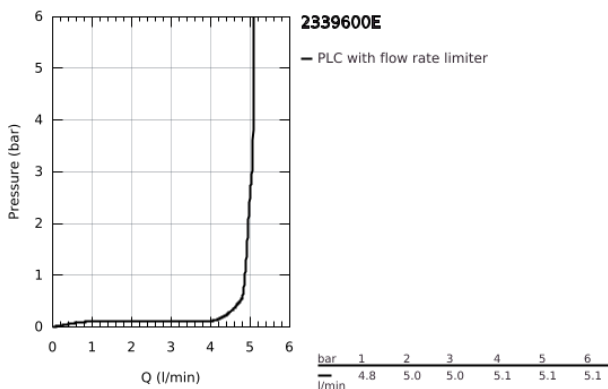

23 396 00E **EUROSMART COSMOPOLITAN BASIN MIXER 1/2"**
M-SIZE

PRODUCT DESCRIPTION

- Colour: chrome
- single hole installation
- metal lever
- GROHE SilkMove 35 mm ceramic cartridge
- EcoMode - cold water flow in mid-lever position saves energy
- adjustable flow rate limiter
- adjustable minimum flow rate 2.5 l/min
- GROHE LongLife finish
- temperature limiter
- GROHE EcoJoy - less water, perfect flow
- maximum flow rate (at 3 bar): 5 l/min
- GROHE FastFixation installation system with centering support
- pop-up waste set 1 1/4"
- flexible connection hoses
- min. recommended pressure 1.0 bar

23 396 00E **EUROSMART COSMOPOLITAN BASIN MIXER 1/2"**
M-SIZE

SPARE PARTS

- 1: Lever (Spare part-nr. 46828000)
 - 2: Cap (Spare part-nr. 46492000)
 - 3: Screw coupling (Spare part-nr. 46460000)
 - 4: Cartridge (Spare part-nr. 46863000)
 - 5: Mousseur (Spare part-nr. 48159000)
 - 6: Pop-up rod (Spare part-nr. 46739000)
 - 7: Shank mounting kit (Spare part-nr. 46671000)
 - 8: Waste set 1 1/4" (Spare part-nr. 28910000)
 - 8.1: Plug (Spare part-nr. 07182000)
 - 8.2: Eccentric rod (Spare part-nr. 07052000)
 - 9: Mounting wrench (Spare part-nr. 19017000)*
 - 10: Socket spanner (Spare part-nr. 19332000)*
 - 11: Eccentric rod (Spare part-nr. 07341000)*
- * Optional accessories