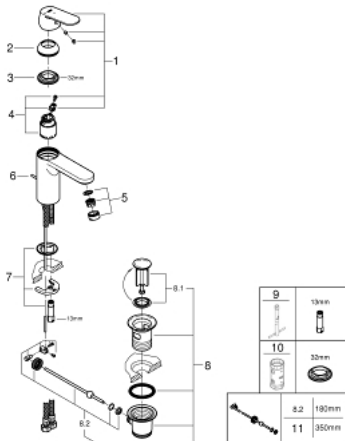

23 396 00E **EUROSMART COSMOPOLITAN BASIN MIXER 1/2"**
M-SIZE

PRODUCT DESCRIPTION

- Colour: chrome
- single hole installation
- metal lever
- GROHE SilkMove 35 mm ceramic cartridge
- EcoMode - cold water flow in mid-lever position saves energy
- adjustable flow rate limiter
- adjustable minimum flow rate 2.5 l/min
- GROHE LongLife finish
- temperature limiter
- GROHE EcoJoy - less water, perfect flow
- maximum flow rate (at 3 bar): 5 l/min
- GROHE FastFixation installation system with centering support
- pop-up waste set 1 1/4"
- flexible connection hoses
- min. recommended pressure 1.0 bar

23 396 00E **EUROSMART COSMOPOLITAN BASIN MIXER 1/2"**
M-SIZE

SPARE PARTS

- 1: Lever (Spare part-nr. 46828000)
 - 2: Cap (Spare part-nr. 46492000)
 - 3: Screw coupling (Spare part-nr. 46460000)
 - 4: Cartridge (Spare part-nr. 46863000)
 - 5: Mousseur (Spare part-nr. 48159000)
 - 6: Pop-up rod (Spare part-nr. 46739000)
 - 7: Shank mounting kit (Spare part-nr. 46671000)
 - 8: Waste set 1 1/4" (Spare part-nr. 28910000)
 - 8.1: Plug (Spare part-nr. 07182000)
 - 8.2: Eccentric rod (Spare part-nr. 07052000)
 - 9: Mounting wrench (Spare part-nr. 19017000)*
 - 10: Socket spanner (Spare part-nr. 19332000)*
 - 11: Eccentric rod (Spare part-nr. 07341000)*
- * Optional accessories