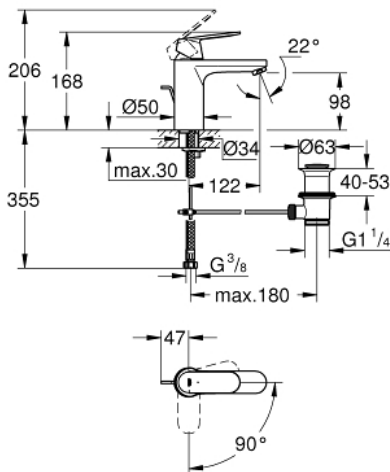

23 396 00E **EUROSMART COSMOPOLITAN BASIN MIXER 1/2"**
M-SIZE

PRODUCT DESCRIPTION

- Colour: chrome
- single hole installation
- metal lever
- GROHE SilkMove 35 mm ceramic cartridge
- EcoMode - cold water flow in mid-lever position saves energy
- adjustable flow rate limiter
- adjustable minimum flow rate 2.5 l/min
- GROHE LongLife finish
- temperature limiter
- GROHE EcoJoy - less water, perfect flow
- maximum flow rate (at 3 bar): 5 l/min
- GROHE FastFixation installation system with centering support
- pop-up waste set 1 1/4"
- flexible connection hoses
- min. recommended pressure 1.0 bar

23 396 00E **EUROSMART COSMOPOLITAN BASIN MIXER 1/2"**
M-SIZE

SPARE PARTS

- 1: Lever (Spare part-nr. 46828000)
 - 2: Cap (Spare part-nr. 46492000)
 - 3: Screw coupling (Spare part-nr. 46460000)
 - 4: Cartridge (Spare part-nr. 46863000)
 - 5: Mousseur (Spare part-nr. 48159000)
 - 6: Pop-up rod (Spare part-nr. 46739000)
 - 7: Shank mounting kit (Spare part-nr. 46671000)
 - 8: Waste set 1 1/4" (Spare part-nr. 28910000)
 - 8.1: Plug (Spare part-nr. 07182000)
 - 8.2: Eccentric rod (Spare part-nr. 07052000)
 - 9: Mounting wrench (Spare part-nr. 19017000)*
 - 10: Socket spanner (Spare part-nr. 19332000)*
 - 11: Eccentric rod (Spare part-nr. 07341000)*
- * Optional accessories