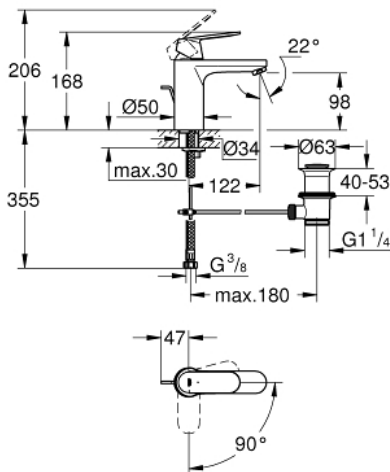

23 396 00E **EUROSMART COSMOPOLITAN BASIN MIXER 1/2"**  
**M-SIZE**

**PRODUCT DESCRIPTION**

- Colour: chrome
- single hole installation
- metal lever
- GROHE SilkMove 35 mm ceramic cartridge
- OpenCold - cold water flow in mid-lever position
- adjustable flow rate limiter
- adjustable minimum flow rate 2.5 l/min
- GROHE LongLife finish
- temperature limiter
- GROHE EcoJoy - less water, perfect flow
- maximum flow rate (at 3 bar): 5 l/min
- GROHE FastFixation installation system with centering support
- pop-up waste set 1 1/4"
- flexible connection hoses
- min. recommended pressure 1.0 bar

23 396 00E **EUROSMART COSMOPOLITAN BASIN MIXER 1/2"**  
**M-SIZE**

**SPARE PARTS**

- 1: Lever (Spare part-nr. 46828000)
  - 2: Cap (Spare part-nr. 46492000)
  - 3: Screw coupling (Spare part-nr. 46460000)
  - 4: Cartridge (Spare part-nr. 46863000)
  - 5: Mousseur (Spare part-nr. 48159000)
  - 6: Pop-up rod (Spare part-nr. 46739000)
  - 7: Shank mounting kit (Spare part-nr. 46671000)
  - 8: Waste set 1 1/4" (Spare part-nr. 28910000)
  - 8.1: Plug (Spare part-nr. 07182000)
  - 8.2: Eccentric rod (Spare part-nr. 07052000)
  - 9: Mounting wrench (Spare part-nr. 19017000)\*
  - 10: Socket spanner (Spare part-nr. 19332000)\*
  - 11: Eccentric rod (Spare part-nr. 07341000)\*
- \* Optional accessories