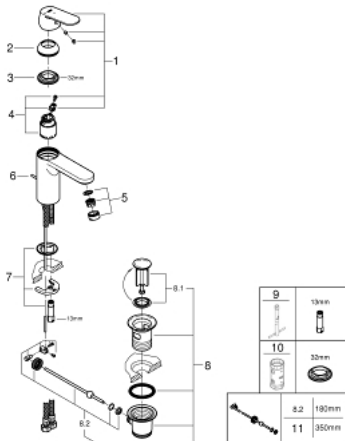

23 396 00E **EUROSMART COSMOPOLITAN BASIN MIXER 1/2"**  
**M-SIZE**

**PRODUCT DESCRIPTION**

- Colour: chrome
- single hole installation
- metal lever
- GROHE SilkMove 35 mm ceramic cartridge
- OpenCold - cold water flow in mid-lever position
- adjustable flow rate limiter
- adjustable minimum flow rate 2.5 l/min
- GROHE LongLife finish
- temperature limiter
- GROHE EcoJoy - less water, perfect flow
- maximum flow rate (at 3 bar): 5 l/min
- GROHE FastFixation installation system with centering support
- pop-up waste set 1 1/4"
- flexible connection hoses
- min. recommended pressure 1.0 bar

23 396 00E **EUROSMART COSMOPOLITAN BASIN MIXER 1/2"**  
**M-SIZE**

**SPARE PARTS**

- 1: Lever (Spare part-nr. 46828000)
  - 2: Cap (Spare part-nr. 46492000)
  - 3: Screw coupling (Spare part-nr. 46460000)
  - 4: Cartridge (Spare part-nr. 46863000)
  - 5: Mousseur (Spare part-nr. 48159000)
  - 6: Pop-up rod (Spare part-nr. 46739000)
  - 7: Shank mounting kit (Spare part-nr. 46671000)
  - 8: Waste set 1 1/4" (Spare part-nr. 28910000)
  - 8.1: Plug (Spare part-nr. 07182000)
  - 8.2: Eccentric rod (Spare part-nr. 07052000)
  - 9: Mounting wrench (Spare part-nr. 19017000)\*
  - 10: Socket spanner (Spare part-nr. 19332000)\*
  - 11: Eccentric rod (Spare part-nr. 07341000)\*
- \* Optional accessories