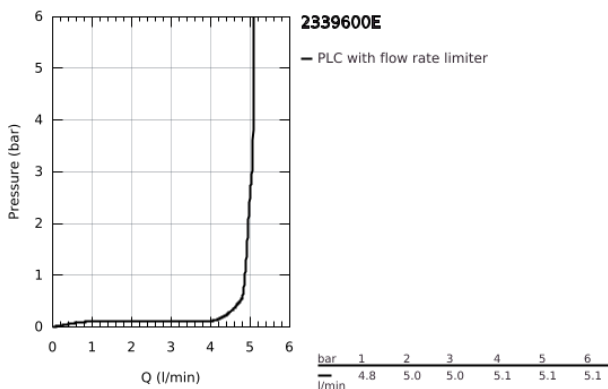

23 396 00E **EUROSMART COSMOPOLITAN BASIN MIXER 1/2"**  
**M-SIZE**

**PRODUCT DESCRIPTION**

- Colour: chrome
- single hole installation
- metal lever
- GROHE SilkMove 35 mm ceramic cartridge
- OpenCold - cold water flow in mid-lever position
- adjustable flow rate limiter
- adjustable minimum flow rate 2.5 l/min
- GROHE LongLife finish
- temperature limiter
- GROHE EcoJoy - less water, perfect flow
- maximum flow rate (at 3 bar): 5 l/min
- GROHE FastFixation installation system with centering support
- pop-up waste set 1 1/4"
- flexible connection hoses
- min. recommended pressure 1.0 bar

23 396 00E **EUROSMART COSMOPOLITAN BASIN MIXER 1/2"**  
**M-SIZE**

**SPARE PARTS**

- 1: Lever (Spare part-nr. 46828000)
  - 2: Cap (Spare part-nr. 46492000)
  - 3: Screw coupling (Spare part-nr. 46460000)
  - 4: Cartridge (Spare part-nr. 46863000)
  - 5: Mousseur (Spare part-nr. 48159000)
  - 6: Pop-up rod (Spare part-nr. 46739000)
  - 7: Shank mounting kit (Spare part-nr. 46671000)
  - 8: Waste set 1 1/4" (Spare part-nr. 28910000)
  - 8.1: Plug (Spare part-nr. 07182000)
  - 8.2: Eccentric rod (Spare part-nr. 07052000)
  - 9: Mounting wrench (Spare part-nr. 19017000)\*
  - 10: Socket spanner (Spare part-nr. 19332000)\*
  - 11: Eccentric rod (Spare part-nr. 07341000)\*
- \* Optional accessories