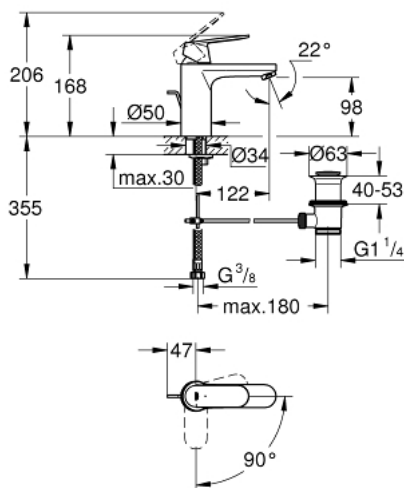

23 396 00E EUROSMART COSMOPOLITAN BASIN MIXER 1/2" M-SIZE

PRODUCT DESCRIPTION

- Tyc: Chrome
- single hole installation
- metal lever
- GROHE SilkMove 35 mm ceramic cartridge
- EcoMode - cold water flow in mid-lever position saves energy
- adjustable flow rate limiter
- adjustable minimum flow rate 2.5 l/min
- GROHE LongLife finish
- temperature limiter
- GROHE EcoJoy - Less water, perfect flow
- maximum flow rate (at 3 bar): 5 l/min
- GROHE FastFixation installation system with centering support
- pop-up waste set 1 1/4"
- flexible connection hoses
- min. recommended pressure 1.0 bar

23 396 00E **EUROSMART COSMOPOLITAN BASIN MIXER 1/2"**
M-SIZE

SPARE PARTS

- 1: Lever (Spare part-nr. 46828000)
 - 2: Cap (Spare part-nr. 46492000)
 - 3: Screw coupling (Spare part-nr. 46460000)
 - 4: Cartridge (Spare part-nr. 46863000)
 - 5: Mousseur (Spare part-nr. 48159000)
 - 6: Pop-up rod (Spare part-nr. 46739000)
 - 7: Shank mounting kit (Spare part-nr. 46671000)
 - 8: Waste set 1 1/4" (Spare part-nr. 28910000)
 - 8.1: Plug (Spare part-nr. 07182000)
 - 8.2: Eccentric rod (Spare part-nr. 07052000)
 - 9: Mounting wrench (Spare part-nr. 19017000)*
 - 10: Socket spanner (Spare part-nr. 19332000)*
 - 11: Eccentric rod (Spare part-nr. 07341000)*
- * Optional accessories