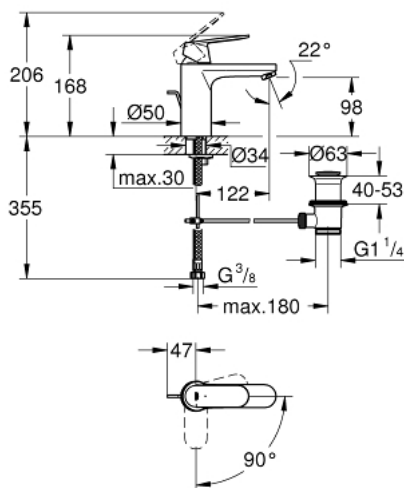

23 396 00E EUROSMART COSMOPOLITAN BASIN MIXER 1/2" M-SIZE

PRODUCT DESCRIPTION

- Tyc: Chrome
- single hole installation
- metal lever
- GROHE SilkMove 35 mm ceramic cartridge
- OpenCold - cold water flow in mid-lever position
- adjustable flow rate limiter
- adjustable minimum flow rate 2.5 l/min
- GROHE LongLife finish
- temperature limiter
- GROHE EcoJoy - Less water, perfect flow
- maximum flow rate (at 3 bar): 5 l/min
- GROHE FastFixation installation system with centering support
- pop-up waste set 1 1/4"
- flexible connection hoses
- min. recommended pressure 1.0 bar

23 396 00E **EUROSMART COSMOPOLITAN BASIN MIXER 1/2"**
M-SIZE

SPARE PARTS

- 1: Lever (Spare part-nr. 46828000)
 - 2: Cap (Spare part-nr. 46492000)
 - 3: Screw coupling (Spare part-nr. 46460000)
 - 4: Cartridge (Spare part-nr. 46863000)
 - 5: Mousseur (Spare part-nr. 48159000)
 - 6: Pop-up rod (Spare part-nr. 46739000)
 - 7: Shank mounting kit (Spare part-nr. 46671000)
 - 8: Waste set 1 1/4" (Spare part-nr. 28910000)
 - 8.1: Plug (Spare part-nr. 07182000)
 - 8.2: Eccentric rod (Spare part-nr. 07052000)
 - 9: Mounting wrench (Spare part-nr. 19017000)*
 - 10: Socket spanner (Spare part-nr. 19332000)*
 - 11: Eccentric rod (Spare part-nr. 07341000)*
- * Optional accessories