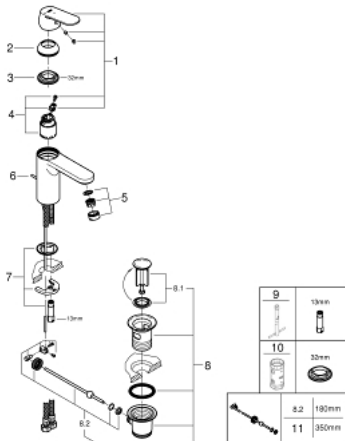

23 396 00E EUROSMART COSMOPOLITAN BASIN MIXER 1/2" M-SIZE

PRODUCT DESCRIPTION

- Tyc: Chrome
- single hole installation
- metal lever
- GROHE SilkMove 35 mm ceramic cartridge
- EcoMode - cold water flow in mid-lever position saves energy
- adjustable flow rate limiter
- adjustable minimum flow rate 2.5 l/min
- GROHE LongLife finish
- temperature limiter
- GROHE EcoJoy - Less water, perfect flow
- maximum flow rate (at 3 bar): 5 l/min
- GROHE FastFixation installation system with centering support
- pop-up waste set 1 1/4"
- flexible connection hoses
- min. recommended pressure 1.0 bar

23 396 00E **EUROSMART COSMOPOLITAN BASIN MIXER 1/2"**
M-SIZE

SPARE PARTS

- 1: Lever (Spare part-nr. 46828000)
 - 2: Cap (Spare part-nr. 46492000)
 - 3: Screw coupling (Spare part-nr. 46460000)
 - 4: Cartridge (Spare part-nr. 46863000)
 - 5: Mousseur (Spare part-nr. 48159000)
 - 6: Pop-up rod (Spare part-nr. 46739000)
 - 7: Shank mounting kit (Spare part-nr. 46671000)
 - 8: Waste set 1 1/4" (Spare part-nr. 28910000)
 - 8.1: Plug (Spare part-nr. 07182000)
 - 8.2: Eccentric rod (Spare part-nr. 07052000)
 - 9: Mounting wrench (Spare part-nr. 19017000)*
 - 10: Socket spanner (Spare part-nr. 19332000)*
 - 11: Eccentric rod (Spare part-nr. 07341000)*
- * Optional accessories