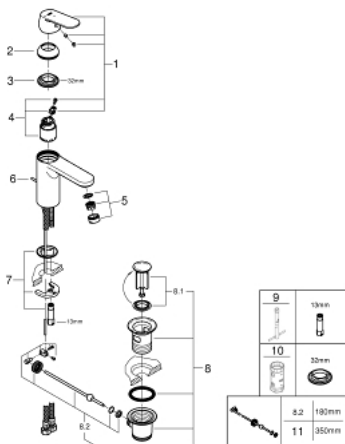

23 396 00E EUROSMART COSMOPOLITAN BASIN MIXER 1/2" M-SIZE

PRODUCT DESCRIPTION

- Tyc: Chrome
- single hole installation
- metal lever
- GROHE SilkMove 35 mm ceramic cartridge
- OpenCold - cold water flow in mid-lever position
- adjustable flow rate limiter
- adjustable minimum flow rate 2.5 l/min
- GROHE LongLife finish
- temperature limiter
- GROHE EcoJoy - Less water, perfect flow
- maximum flow rate (at 3 bar): 5 l/min
- GROHE FastFixation installation system with centering support
- pop-up waste set 1 1/4"
- flexible connection hoses
- min. recommended pressure 1.0 bar

23 396 00E **EUROSMART COSMOPOLITAN BASIN MIXER 1/2"**
M-SIZE

SPARE PARTS

- 1: Lever (Spare part-nr. 46828000)
 - 2: Cap (Spare part-nr. 46492000)
 - 3: Screw coupling (Spare part-nr. 46460000)
 - 4: Cartridge (Spare part-nr. 46863000)
 - 5: Mousseur (Spare part-nr. 48159000)
 - 6: Pop-up rod (Spare part-nr. 46739000)
 - 7: Shank mounting kit (Spare part-nr. 46671000)
 - 8: Waste set 1 1/4" (Spare part-nr. 28910000)
 - 8.1: Plug (Spare part-nr. 07182000)
 - 8.2: Eccentric rod (Spare part-nr. 07052000)
 - 9: Mounting wrench (Spare part-nr. 19017000)*
 - 10: Socket spanner (Spare part-nr. 19332000)*
 - 11: Eccentric rod (Spare part-nr. 07341000)*
- * Optional accessories