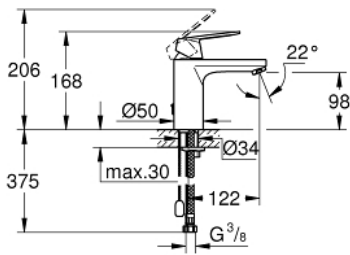

23 397 00E **EUROSMART COSMOPOLITAN BASIN MIXER 1/2"**
M-SIZE

PRODUCT DESCRIPTION

- Colour: chrome
- single hole installation
- metal lever
- GROHE SilkMove 35 mm ceramic cartridge
- EcoMode - cold water flow in mid-lever position saves energy
- adjustable flow rate limiter
- adjustable minimum flow rate 2.5 l/min
- temperature limiter
- GROHE LongLife finish
- GROHE EcoJoy - less water, perfect flow
- maximum flow rate (at 3 bar): 5 l/min
- GROHE FastFixation installation system with centering support
- retractable chain
- flexible connection hoses

23 397 00E **EUROSMART COSMOPOLITAN BASIN MIXER 1/2"**
M-SIZE

SPARE PARTS

- 1: Lever (Spare part-nr. 46828000)
- 2: Cap (Spare part-nr. 46492000)
- 3: Screw coupling (Spare part-nr. 46460000)
- 4: Cartridge (Spare part-nr. 46863000)
- 5: Mousseur (Spare part-nr. 48159000)
- 6: Chain support (Spare part-nr. 06815000)
- 7: Shank mounting kit (Spare part-nr. 46671000)
- 8: Mounting wrench (Spare part-nr. 19017000)*
- 9: Socket spanner (Spare part-nr. 19332000)*
- * Optional accessories