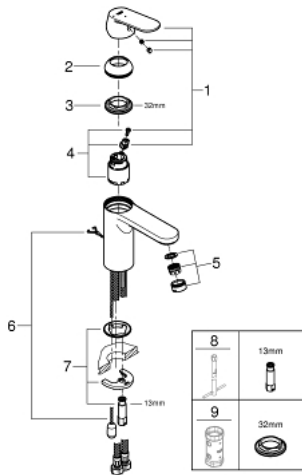

23 397 00E **EUROSMART COSMOPOLITAN BASIN MIXER 1/2"**
M-SIZE

PRODUCT DESCRIPTION

- Colour: chrome
- single hole installation
- metal lever
- GROHE SilkMove 35 mm ceramic cartridge
- EcoMode - cold water flow in mid-lever position saves energy
- adjustable flow rate limiter
- adjustable minimum flow rate 2.5 l/min
- temperature limiter
- GROHE LongLife finish
- GROHE EcoJoy - less water, perfect flow
- maximum flow rate (at 3 bar): 5 l/min
- GROHE FastFixation installation system with centering support
- retractable chain
- flexible connection hoses

23 397 00E **EUROSMART COSMOPOLITAN BASIN MIXER 1/2"**
M-SIZE

SPARE PARTS

- 1: Lever (Spare part-nr. 46828000)
- 2: Cap (Spare part-nr. 46492000)
- 3: Screw coupling (Spare part-nr. 46460000)
- 4: Cartridge (Spare part-nr. 46863000)
- 5: Mousseur (Spare part-nr. 48159000)
- 6: Chain support (Spare part-nr. 06815000)
- 7: Shank mounting kit (Spare part-nr. 46671000)
- 8: Mounting wrench (Spare part-nr. 19017000)*
- 9: Socket spanner (Spare part-nr. 19332000)*
- * Optional accessories