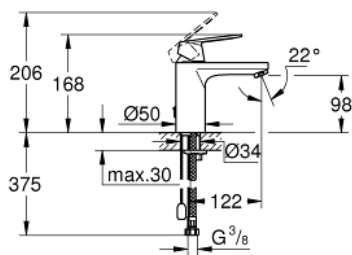

23 397 00E **EUROSMART COSMOPOLITAN BASIN MIXER 1/2"**
M-SIZE

PRODUCT DESCRIPTION

- Colour: chrome
- single hole installation
- metal lever
- GROHE SilkMove 35 mm ceramic cartridge
- OpenCold - cold water flow in mid-lever position
- adjustable flow rate limiter
- adjustable minimum flow rate 2.5 l/min
- temperature limiter
- GROHE LongLife finish
- GROHE EcoJoy - less water, perfect flow
- maximum flow rate (at 3 bar): 5 l/min
- GROHE FastFixation installation system with centering support
- retractable chain
- flexible connection hoses

23 397 00E **EUROSMART COSMOPOLITAN BASIN MIXER 1/2"**
M-SIZE

SPARE PARTS

- 1: Lever (Spare part-nr. 46828000)
- 2: Cap (Spare part-nr. 46492000)
- 3: Screw coupling (Spare part-nr. 46460000)
- 4: Cartridge (Spare part-nr. 46863000)
- 5: Mousseur (Spare part-nr. 48159000)
- 6: Chain support (Spare part-nr. 06815000)
- 7: Shank mounting kit (Spare part-nr. 46671000)
- 8: Mounting wrench (Spare part-nr. 19017000)*
- 9: Socket spanner (Spare part-nr. 19332000)*
- * Optional accessories