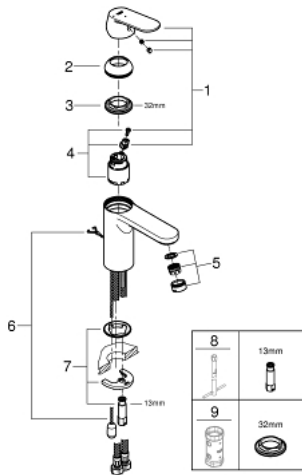

23 397 00E **EUROSMART COSMOPOLITAN BASIN MIXER 1/2"**
M-SIZE

PRODUCT DESCRIPTION

- Colour: chrome
- single hole installation
- metal lever
- GROHE SilkMove 35 mm ceramic cartridge
- OpenCold - cold water flow in mid-lever position
- adjustable flow rate limiter
- adjustable minimum flow rate 2.5 l/min
- temperature limiter
- GROHE LongLife finish
- GROHE EcoJoy - less water, perfect flow
- maximum flow rate (at 3 bar): 5 l/min
- GROHE FastFixation installation system with centering support
- retractable chain
- flexible connection hoses

23 397 00E **EUROSMART COSMOPOLITAN BASIN MIXER 1/2"**
M-SIZE

SPARE PARTS

- 1: Lever (Spare part-nr. 46828000)
- 2: Cap (Spare part-nr. 46492000)
- 3: Screw coupling (Spare part-nr. 46460000)
- 4: Cartridge (Spare part-nr. 46863000)
- 5: Mousseur (Spare part-nr. 48159000)
- 6: Chain support (Spare part-nr. 06815000)
- 7: Shank mounting kit (Spare part-nr. 46671000)
- 8: Mounting wrench (Spare part-nr. 19017000)*
- 9: Socket spanner (Spare part-nr. 19332000)*
- * Optional accessories