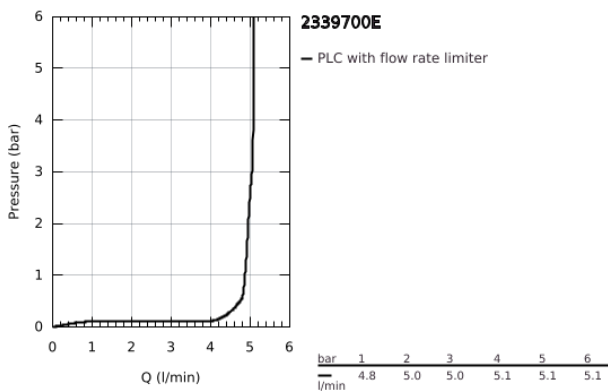

23 397 00E **EUROSMART COSMOPOLITAN BASIN MIXER 1/2"**
M-SIZE

PRODUCT DESCRIPTION

- Colour: chrome
- single hole installation
- metal lever
- GROHE SilkMove 35 mm ceramic cartridge
- EcoMode - cold water flow in mid-lever position saves energy
- adjustable flow rate limiter
- adjustable minimum flow rate 2.5 l/min
- temperature limiter
- GROHE LongLife finish
- GROHE EcoJoy - less water, perfect flow
- maximum flow rate (at 3 bar): 5 l/min
- GROHE FastFixation installation system with centering support
- retractable chain
- flexible connection hoses

23 397 00E **EUROSMART COSMOPOLITAN BASIN MIXER 1/2"**
M-SIZE

SPARE PARTS

- 1: Lever (Spare part-nr. 46828000)
- 2: Cap (Spare part-nr. 46492000)
- 3: Screw coupling (Spare part-nr. 46460000)
- 4: Cartridge (Spare part-nr. 46863000)
- 5: Mousseur (Spare part-nr. 48159000)
- 6: Chain support (Spare part-nr. 06815000)
- 7: Shank mounting kit (Spare part-nr. 46671000)
- 8: Mounting wrench (Spare part-nr. 19017000)*
- 9: Socket spanner (Spare part-nr. 19332000)*
- * Optional accessories