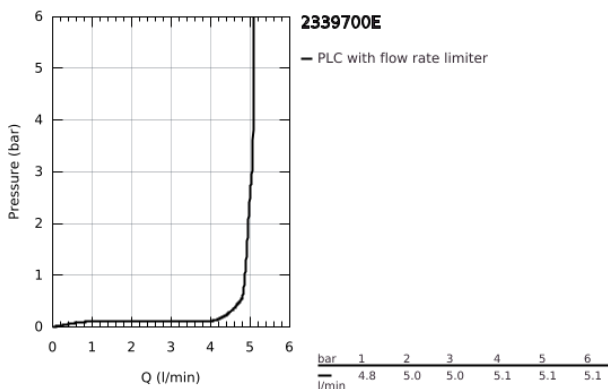

23 397 00E **EUROSMART COSMOPOLITAN BASIN MIXER 1/2"**
M-SIZE

PRODUCT DESCRIPTION

- Colour: chrome
- single hole installation
- metal lever
- GROHE SilkMove 35 mm ceramic cartridge
- OpenCold - cold water flow in mid-lever position
- adjustable flow rate limiter
- adjustable minimum flow rate 2.5 l/min
- temperature limiter
- GROHE LongLife finish
- GROHE EcoJoy - less water, perfect flow
- maximum flow rate (at 3 bar): 5 l/min
- GROHE FastFixation installation system with centering support
- retractable chain
- flexible connection hoses

23 397 00E **EUROSMART COSMOPOLITAN BASIN MIXER 1/2"**
M-SIZE

SPARE PARTS

- 1: Lever (Spare part-nr. 46828000)
- 2: Cap (Spare part-nr. 46492000)
- 3: Screw coupling (Spare part-nr. 46460000)
- 4: Cartridge (Spare part-nr. 46863000)
- 5: Mousseur (Spare part-nr. 48159000)
- 6: Chain support (Spare part-nr. 06815000)
- 7: Shank mounting kit (Spare part-nr. 46671000)
- 8: Mounting wrench (Spare part-nr. 19017000)*
- 9: Socket spanner (Spare part-nr. 19332000)*
- * Optional accessories