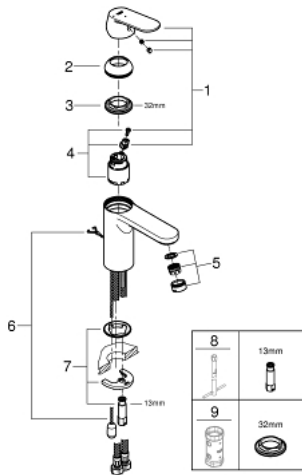

23 397 00E **EUROSMART COSMOPOLITAN BASIN MIXER 1/2"**
M-SIZE

PRODUCT DESCRIPTION

- Tyc: Chrome
- single hole installation
- metal lever
- GROHE SilkMove 35 mm ceramic cartridge
- EcoMode - cold water flow in mid-lever position saves energy
- adjustable flow rate limiter
- adjustable minimum flow rate 2.5 l/min
- temperature limiter
- GROHE LongLife finish
- GROHE EcoJoy - Less water, perfect flow
- maximum flow rate (at 3 bar): 5 l/min
- GROHE FastFixation installation system with centering support
- retractable chain
- flexible connection hoses

23 397 00E **EUROSMART COSMOPOLITAN BASIN MIXER 1/2"**
M-SIZE

SPARE PARTS

- 1: Lever (Spare part-nr. 46828000)
 - 2: Cap (Spare part-nr. 46492000)
 - 3: Screw coupling (Spare part-nr. 46460000)
 - 4: Cartridge (Spare part-nr. 46863000)
 - 5: Mousseur (Spare part-nr. 48159000)
 - 6: Chain (Spare part-nr. 06815000)
 - 7: Shank mounting kit (Spare part-nr. 46671000)
 - 8: Mounting wrench (Spare part-nr. 19017000)*
 - 9: Socket spanner (Spare part-nr. 19332000)*
- * Optional accessories