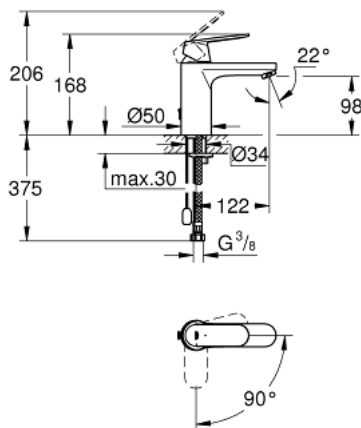

23 397 00E **EUROSMART COSMOPOLITAN BASIN MIXER 1/2"**
M-SIZE

PRODUCT DESCRIPTION

- Tyc: Chrome
- single hole installation
- metal lever
- GROHE SilkMove 35 mm ceramic cartridge
- OpenCold - cold water flow in mid-lever position
- adjustable flow rate limiter
- adjustable minimum flow rate 2.5 l/min
- temperature limiter
- GROHE LongLife finish
- GROHE EcoJoy - Less water, perfect flow
- maximum flow rate (at 3 bar): 5 l/min
- GROHE FastFixation installation system with centering support
- retractable chain
- flexible connection hoses

23 397 00E **EUROSMART COSMOPOLITAN BASIN MIXER 1/2"**
M-SIZE

SPARE PARTS

- 1: Lever (Spare part-nr. 46828000)
- 2: Cap (Spare part-nr. 46492000)
- 3: Screw coupling (Spare part-nr. 46460000)
- 4: Cartridge (Spare part-nr. 46863000)
- 5: Mousseur (Spare part-nr. 48159000)
- 6: Chain (Spare part-nr. 06815000)
- 7: Shank mounting kit (Spare part-nr. 46671000)
- 8: Mounting wrench (Spare part-nr. 19017000)*
- 9: Socket spanner (Spare part-nr. 19332000)*