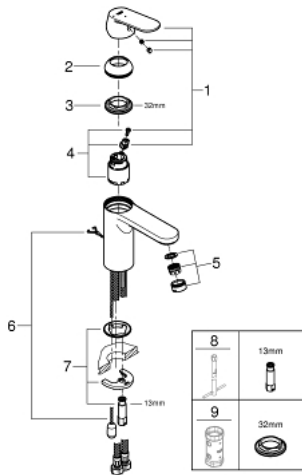

23 397 00E **EUROSMART COSMOPOLITAN BASIN MIXER 1/2"**
M-SIZE

PRODUCT DESCRIPTION

- Tyc: Chrome
- single hole installation
- metal lever
- GROHE SilkMove 35 mm ceramic cartridge
- OpenCold - cold water flow in mid-lever position
- adjustable flow rate limiter
- adjustable minimum flow rate 2.5 l/min
- temperature limiter
- GROHE LongLife finish
- GROHE EcoJoy - Less water, perfect flow
- maximum flow rate (at 3 bar): 5 l/min
- GROHE FastFixation installation system with centering support
- retractable chain
- flexible connection hoses

23 397 00E **EUROSMART COSMOPOLITAN BASIN MIXER 1/2"**
M-SIZE

SPARE PARTS

- 1: Lever (Spare part-nr. 46828000)
- 2: Cap (Spare part-nr. 46492000)
- 3: Screw coupling (Spare part-nr. 46460000)
- 4: Cartridge (Spare part-nr. 46863000)
- 5: Mousseur (Spare part-nr. 48159000)
- 6: Chain (Spare part-nr. 06815000)
- 7: Shank mounting kit (Spare part-nr. 46671000)
- 8: Mounting wrench (Spare part-nr. 19017000)*
- 9: Socket spanner (Spare part-nr. 19332000)*