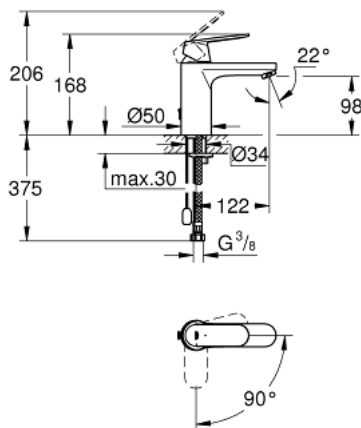

23 397 00E **EUROSMART COSMOPOLITAN BASIN MIXER 1/2"**
M-SIZE

PRODUCT DESCRIPTION

- Tyc: Chrome
- single hole installation
- metal lever
- GROHE SilkMove 35 mm ceramic cartridge
- EcoMode - cold water flow in mid-lever position saves energy
- adjustable flow rate limiter
- adjustable minimum flow rate 2.5 l/min
- temperature limiter
- GROHE LongLife finish
- GROHE EcoJoy - Less water, perfect flow
- maximum flow rate (at 3 bar): 5 l/min
- GROHE FastFixation installation system with centering support
- retractable chain
- flexible connection hoses

23 397 00E **EUROSMART COSMOPOLITAN BASIN MIXER 1/2"**
M-SIZE

SPARE PARTS

- 1: Lever (Spare part-nr. 46828000)
 - 2: Cap (Spare part-nr. 46492000)
 - 3: Screw coupling (Spare part-nr. 46460000)
 - 4: Cartridge (Spare part-nr. 46863000)
 - 5: Mousseur (Spare part-nr. 48159000)
 - 6: Chain (Spare part-nr. 06815000)
 - 7: Shank mounting kit (Spare part-nr. 46671000)
 - 8: Mounting wrench (Spare part-nr. 19017000)*
 - 9: Socket spanner (Spare part-nr. 19332000)*
- * Optional accessories