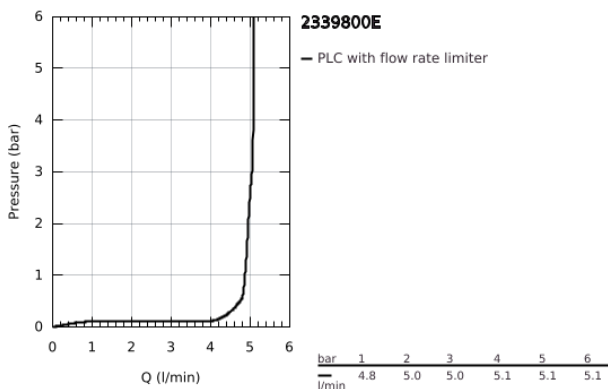

23 398 00E **EUROSMART COSMOPOLITAN BASIN MIXER 1/2"**
M-SIZE

PRODUCT DESCRIPTION

- Colour: chrome
- single hole installation
- metal lever
- GROHE SilkMove 35 mm ceramic cartridge
- OpenCold - cold water flow in mid-lever position
- adjustable flow rate limiter
- adjustable minimum flow rate 2.5 l/min
- temperature limiter
- GROHE LongLife finish
- GROHE EcoJoy - less water, perfect flow
- maximum flow rate (at 3 bar): 5 l/min
- GROHE FastFixation installation system with centering support
- smooth body
- flexible connection hoses

23 398 00E **EUROSMART COSMOPOLITAN BASIN MIXER 1/2"**
M-SIZE

SPARE PARTS

- 1: Lever (Spare part-nr. 46828000)
 - 2: Cap (Spare part-nr. 46492000)
 - 3: Screw coupling (Spare part-nr. 46460000)
 - 4: Cartridge (Spare part-nr. 46863000)
 - 5: Mousseur (Spare part-nr. 48159000)
 - 6: Shank mounting kit (Spare part-nr. 46671000)
 - 7: Mounting wrench (Spare part-nr. 19017000)*
 - 8: Socket spanner (Spare part-nr. 19332000)*
- * Optional accessories