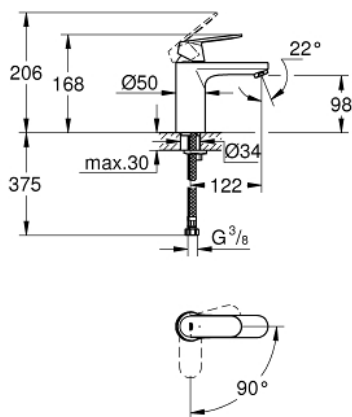

23 398 00E **EUROSMART COSMOPOLITAN BASIN MIXER 1/2"**
M-SIZE

PRODUCT DESCRIPTION

- Colour: chrome
- single hole installation
- metal lever
- GROHE SilkMove 35 mm ceramic cartridge
- OpenCold - cold water flow in mid-lever position
- adjustable flow rate limiter
- adjustable minimum flow rate 2.5 l/min
- temperature limiter
- GROHE LongLife finish
- GROHE EcoJoy - less water, perfect flow
- maximum flow rate (at 3 bar): 5 l/min
- GROHE FastFixation installation system with centering support
- smooth body
- flexible connection hoses

23 398 00E **EUROSMART COSMOPOLITAN BASIN MIXER 1/2"**
M-SIZE

SPARE PARTS

- 1: Lever (Spare part-nr. 46828000)
 - 2: Cap (Spare part-nr. 46492000)
 - 3: Screw coupling (Spare part-nr. 46460000)
 - 4: Cartridge (Spare part-nr. 46863000)
 - 5: Mousseur (Spare part-nr. 48159000)
 - 6: Shank mounting kit (Spare part-nr. 46671000)
 - 7: Mounting wrench (Spare part-nr. 19017000)*
 - 8: Socket spanner (Spare part-nr. 19332000)*
- * Optional accessories