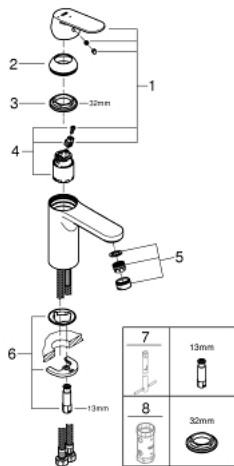

23 398 00E **EUROSMART COSMOPOLITAN BASIN MIXER 1/2"**
M-SIZE

PRODUCT DESCRIPTION

- Colour: chrome
- single hole installation
- metal lever
- GROHE SilkMove 35 mm ceramic cartridge
- OpenCold - cold water flow in mid-lever position
- adjustable flow rate limiter
- adjustable minimum flow rate 2.5 l/min
- temperature limiter
- GROHE LongLife finish
- GROHE EcoJoy - less water, perfect flow
- maximum flow rate (at 3 bar): 5 l/min
- GROHE FastFixation installation system with centering support
- smooth body
- flexible connection hoses

23 398 00E **EUROSMART COSMOPOLITAN BASIN MIXER 1/2"**
M-SIZE

SPARE PARTS

- 1: Lever (Spare part-nr. 46828000)
 - 2: Cap (Spare part-nr. 46492000)
 - 3: Screw coupling (Spare part-nr. 46460000)
 - 4: Cartridge (Spare part-nr. 46863000)
 - 5: Mousseur (Spare part-nr. 48159000)
 - 6: Shank mounting kit (Spare part-nr. 46671000)
 - 7: Mounting wrench (Spare part-nr. 19017000)*
 - 8: Socket spanner (Spare part-nr. 19332000)*
- * Optional accessories