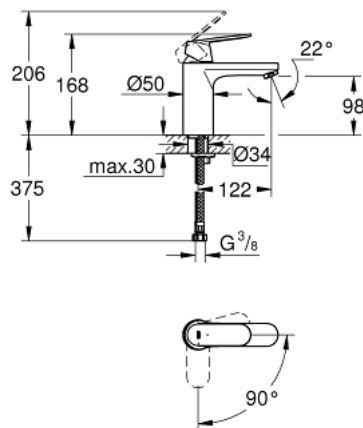

23 398 00E **EUROSMART COSMOPOLITAN BASIN MIXER 1/2"**
M-SIZE

PRODUCT DESCRIPTION

- Tyc: Chrome
- single hole installation
- metal lever
- GROHE SilkMove 35 mm ceramic cartridge
- OpenCold - cold water flow in mid-lever position
- adjustable flow rate limiter
- adjustable minimum flow rate 2.5 l/min
- temperature limiter
- GROHE LongLife finish
- GROHE EcoJoy - Less water, perfect flow
- maximum flow rate (at 3 bar): 5 l/min
- GROHE FastFixation installation system with centering support
- smooth body
- flexible connection hoses

23 398 00E **EUROSMART COSMOPOLITAN BASIN MIXER 1/2"**
M-SIZE

SPARE PARTS

- 1: Lever (Spare part-nr. 46828000)
 - 2: Cap (Spare part-nr. 46492000)
 - 3: Screw coupling (Spare part-nr. 46460000)
 - 4: Cartridge (Spare part-nr. 46863000)
 - 5: Mousseur (Spare part-nr. 48159000)
 - 6: Shank mounting kit (Spare part-nr. 46671000)
 - 7: Mounting wrench (Spare part-nr. 19017000)*
 - 8: Socket spanner (Spare part-nr. 19332000)*
- * Optional accessories