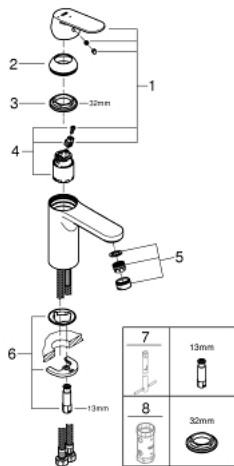

23 398 00E **EUROSMART COSMOPOLITAN BASIN MIXER 1/2"**
M-SIZE

PRODUCT DESCRIPTION

- Tyc: Chrome
- single hole installation
- metal lever
- GROHE SilkMove 35 mm ceramic cartridge
- OpenCold - cold water flow in mid-lever position
- adjustable flow rate limiter
- adjustable minimum flow rate 2.5 l/min
- temperature limiter
- GROHE LongLife finish
- GROHE EcoJoy - Less water, perfect flow
- maximum flow rate (at 3 bar): 5 l/min
- GROHE FastFixation installation system with centering support
- smooth body
- flexible connection hoses

23 398 00E **EUROSMART COSMOPOLITAN BASIN MIXER 1/2"**
M-SIZE

SPARE PARTS

- 1: Lever (Spare part-nr. 46828000)
 - 2: Cap (Spare part-nr. 46492000)
 - 3: Screw coupling (Spare part-nr. 46460000)
 - 4: Cartridge (Spare part-nr. 46863000)
 - 5: Mousseur (Spare part-nr. 48159000)
 - 6: Shank mounting kit (Spare part-nr. 46671000)
 - 7: Mounting wrench (Spare part-nr. 19017000)*
 - 8: Socket spanner (Spare part-nr. 19332000)*
- * Optional accessories