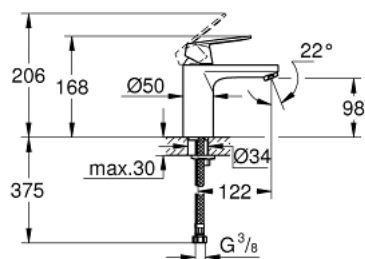

23 398 00E EUROSMART COSMOPOLITAN BASIN MIXER 1/2" M-SIZE

PRODUCT DESCRIPTION

- Tyc: Chrome
- single hole installation
- metal lever
- GROHE SilkMove 35 mm ceramic cartridge
- EcoMode - cold water flow in mid-lever position saves energy
- adjustable flow rate limiter
- adjustable minimum flow rate 2.5 l/min
- temperature limiter
- GROHE LongLife finish
- GROHE EcoJoy - Less water, perfect flow
- maximum flow rate (at 3 bar): 5 l/min
- GROHE FastFixation installation system with centering support
- smooth body
- flexible connection hoses

23 398 00E **EUROSMART COSMOPOLITAN BASIN MIXER 1/2"**
M-SIZE

SPARE PARTS

- 1: Lever (Spare part-nr. 46828000)
 - 2: Cap (Spare part-nr. 46492000)
 - 3: Screw coupling (Spare part-nr. 46460000)
 - 4: Cartridge (Spare part-nr. 46863000)
 - 5: Mousseur (Spare part-nr. 48159000)
 - 6: Shank mounting kit (Spare part-nr. 46671000)
 - 7: Mounting wrench (Spare part-nr. 19017000)*
 - 8: Socket spanner (Spare part-nr. 19332000)*
- * Optional accessories