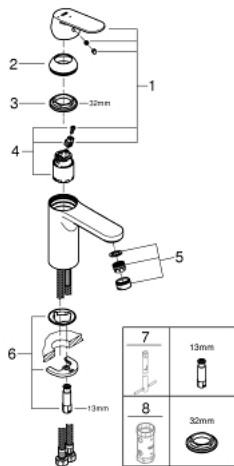

23 398 00E EUROSMART COSMOPOLITAN BASIN MIXER 1/2" M-SIZE

PRODUCT DESCRIPTION

- Tyc: Chrome
- single hole installation
- metal lever
- GROHE SilkMove 35 mm ceramic cartridge
- EcoMode - cold water flow in mid-lever position saves energy
- adjustable flow rate limiter
- adjustable minimum flow rate 2.5 l/min
- temperature limiter
- GROHE LongLife finish
- GROHE EcoJoy - Less water, perfect flow
- maximum flow rate (at 3 bar): 5 l/min
- GROHE FastFixation installation system with centering support
- smooth body
- flexible connection hoses

23 398 00E **EUROSMART COSMOPOLITAN BASIN MIXER 1/2"**
M-SIZE

SPARE PARTS

- 1: Lever (Spare part-nr. 46828000)
 - 2: Cap (Spare part-nr. 46492000)
 - 3: Screw coupling (Spare part-nr. 46460000)
 - 4: Cartridge (Spare part-nr. 46863000)
 - 5: Mousseur (Spare part-nr. 48159000)
 - 6: Shank mounting kit (Spare part-nr. 46671000)
 - 7: Mounting wrench (Spare part-nr. 19017000)*
 - 8: Socket spanner (Spare part-nr. 19332000)*
- * Optional accessories