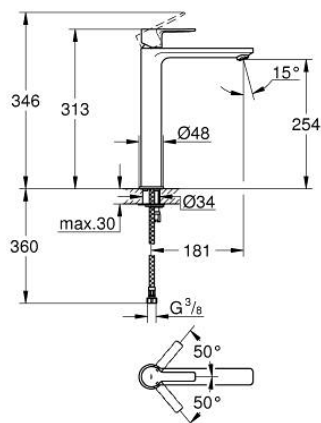

## 23 405 001 LINEARE SINGLE-LEVER BASIN MIXER 1/2" XL-SIZE

### PRODUCT DESCRIPTION

- Colour: chrome
- single hole installation
- metal lever
- for free-standing basins
- GROHE SilkMove 28 mm ceramic cartridge
- with temperature limiter
- GROHE LongLife finish
- GROHE EcoJoy - less water, perfect flow
- maximum flow rate (at 3 bar): 5 l/min
- SpeedClean mousseur
- GROHE FastFixation Plus rapid installation system
- smooth body
- flexible connection hoses
- min. recommended pressure 1.0 bar

### SPARE PARTS

- 1: Lever (Spare part-nr. 46980000)
  - 2: Cap (Spare part-nr. 46581000)
  - 3: retaining ring (Spare part-nr. 07419000)
  - 4: Cartridge (Spare part-nr. 46580000)
  - 5: Mousseur (Spare part-nr. 48159000)
  - 6: Shank mounting kit (Spare part-nr. 46645000)
  - 7: Mounting wrench (Spare part-nr. 19017000)\*
- \* Optional accessories