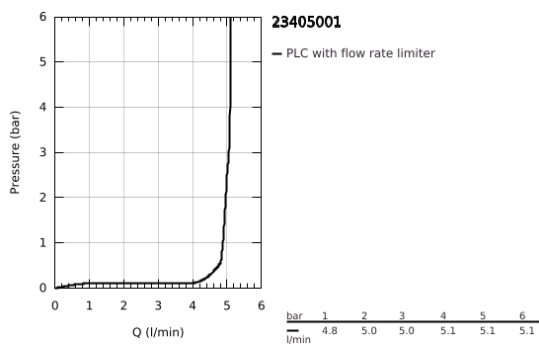

## 23 405 001 LINEARE SINGLE-LEVER BASIN MIXER 1/2" XL-SIZE

### PRODUCT DESCRIPTION

- Colour: chrome
- single hole installation
- metal lever
- for free-standing basins
- GROHE SilkMove 28 mm ceramic cartridge
- with temperature limiter
- GROHE LongLife finish
- GROHE EcoJoy - less water, perfect flow
- maximum flow rate (at 3 bar): 5 l/min
- SpeedClean mousseur
- GROHE FastFixation Plus rapid installation system
- smooth body
- flexible connection hoses
- min. recommended pressure 1.0 bar