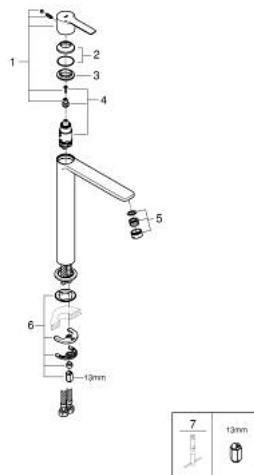

## 23 405 001 LINEARE SINGLE-LEVER BASIN MIXER 1/2" XL-SIZE

### PRODUCT DESCRIPTION

- Colour: chrome
- single hole installation
- metal lever
- for free-standing basins
- GROHE SilkMove 28 mm ceramic cartridge
- with temperature limiter
- GROHE LongLife finish
- GROHE EcoJoy - less water, perfect flow
- maximum flow rate (at 3 bar): 5 l/min
- SpeedClean mousseur
- GROHE FastFixation Plus rapid installation system
- smooth body
- flexible connection hoses
- min. recommended pressure 1.0 bar

### SPARE PARTS

- 1: Lever (Spare part-nr. 46980000)
  - 2: Cap (Spare part-nr. 46581000)
  - 3: retaining ring (Spare part-nr. 07419000)
  - 4: Cartridge (Spare part-nr. 46580000)
  - 5: Mousseur (Spare part-nr. 48159000)
  - 6: Shank mounting kit (Spare part-nr. 46645000)
  - 7: Mounting wrench (Spare part-nr. 19017000)\*
- \* Optional accessories