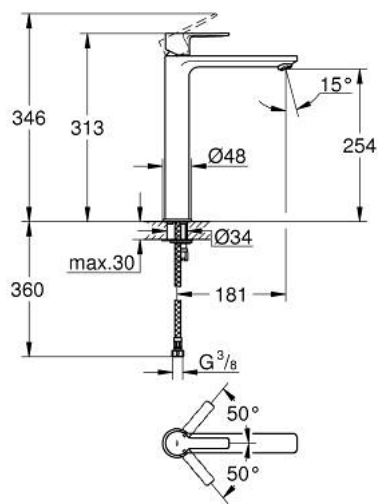

23 405 001 LINEARE SINGLE-LEVER BASIN MIXER 1/2" XL-SIZE

PRODUCT DESCRIPTION

- Tyc: Chrome
- single hole installation
- metal lever
- for free-standing basins
- GROHE SilkMove 28 mm ceramic cartridge
- with temperature limiter
- GROHE LongLife finish
- GROHE EcoJoy - Less water, perfect flow
- maximum flow rate (at 3 bar): 5 l/min
- SpeedClean mousseur
- GROHE FastFixation Plus rapid installation system
- smooth body
- flexible connection hoses
- min. recommended pressure 1.0 bar

23 405 001 **LINEARE SINGLE-LEVER BASIN MIXER 1/2"**
XL-SIZE

SPARE PARTS

- 1: Lever (Spare part-nr. 46980000)
- 2: Cap (Spare part-nr. 46581000)
- 3: Fitting ring (Spare part-nr. 07419000)
- 4: Cartridge (Spare part-nr. 46580000)
- 5: Mousseur (Spare part-nr. 48159000)
- 6: Shank mounting kit (Spare part-nr. 46645000)
- 7: Mounting wrench (Spare part-nr. 19017000)*