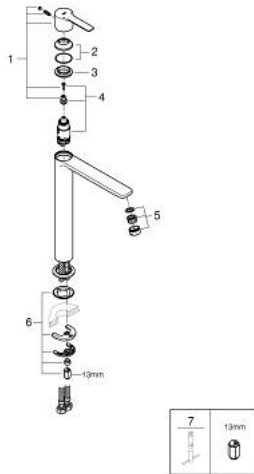

23 405 001 LINEARE SINGLE-LEVER BASIN MIXER 1/2" XL-SIZE

PRODUCT DESCRIPTION

- Tyc: Chrome
- single hole installation
- metal lever
- for free-standing basins
- GROHE SilkMove 28 mm ceramic cartridge
- with temperature limiter
- GROHE LongLife finish
- GROHE EcoJoy - Less water, perfect flow
- maximum flow rate (at 3 bar): 5 l/min
- SpeedClean mousseur
- GROHE FastFixation Plus rapid installation system
- smooth body
- flexible connection hoses
- min. recommended pressure 1.0 bar

23 405 001 **LINEARE SINGLE-LEVER BASIN MIXER 1/2"**
XL-SIZE

SPARE PARTS

- 1: Lever (Spare part-nr. 46980000)
- 2: Cap (Spare part-nr. 46581000)
- 3: Fitting ring (Spare part-nr. 07419000)
- 4: Cartridge (Spare part-nr. 46580000)
- 5: Mousseur (Spare part-nr. 48159000)
- 6: Shank mounting kit (Spare part-nr. 46645000)
- 7: Mounting wrench (Spare part-nr. 19017000)*