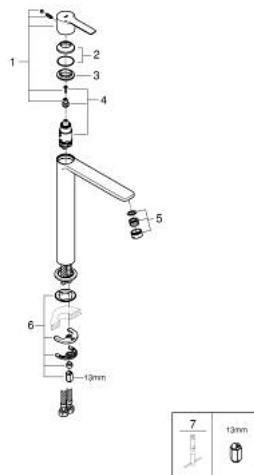

23 405 AL1 LINEARE SINGLE-LEVER BASIN MIXER 1/2" XL-SIZE

PRODUCT DESCRIPTION

- Colour: brushed hard graphite
- single hole installation
- metal lever
- for free-standing basins
- GROHE SilkMove 28 mm ceramic cartridge
- with temperature limiter
- GROHE LongLife finish
- GROHE EcoJoy - less water, perfect flow
- maximum flow rate (at 3 bar): 5 l/min
- SpeedClean mousseur
- GROHE FastFixation Plus rapid installation system
- smooth body
- flexible connection hoses
- min. recommended pressure 1.0 bar

23 405 AL1 LINEARE SINGLE-LEVER BASIN MIXER 1/2" XL-SIZE

SPARE PARTS

- 1: Lever (Spare part-nr. 46980AL0)
 - 2: Cap (Spare part-nr. 46581AL0)
 - 3: retaining ring (Spare part-nr. 07419000)
 - 4: Cartridge (Spare part-nr. 46580000)
 - 5: Mousseur (Spare part-nr. 48159AL0)
 - 6: Shank mounting kit (Spare part-nr. 46645000)
 - 7: Mounting wrench (Spare part-nr. 19017000)*
- * Optional accessories