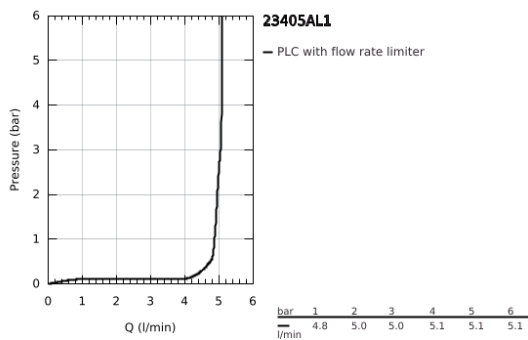

23 405 AL1 LINEARE SINGLE-LEVER BASIN MIXER 1/2" XL-SIZE

PRODUCT DESCRIPTION

- Colour: brushed hard graphite
- single hole installation
- metal lever
- for free-standing basins
- GROHE SilkMove 28 mm ceramic cartridge
- with temperature limiter
- GROHE LongLife finish
- GROHE EcoJoy - less water, perfect flow
- maximum flow rate (at 3 bar): 5 l/min
- SpeedClean mousseur
- GROHE FastFixation Plus rapid installation system
- smooth body
- flexible connection hoses
- min. recommended pressure 1.0 bar

23 405 AL1 LINEARE SINGLE-LEVER BASIN MIXER 1/2" XL-SIZE

SPARE PARTS

- 1: Lever (Spare part-nr. 46980AL0)
 - 2: Cap (Spare part-nr. 46581AL0)
 - 3: retaining ring (Spare part-nr. 07419000)
 - 4: Cartridge (Spare part-nr. 46580000)
 - 5: Mousseur (Spare part-nr. 48159AL0)
 - 6: Shank mounting kit (Spare part-nr. 46645000)
 - 7: Mounting wrench (Spare part-nr. 19017000)*
- * Optional accessories