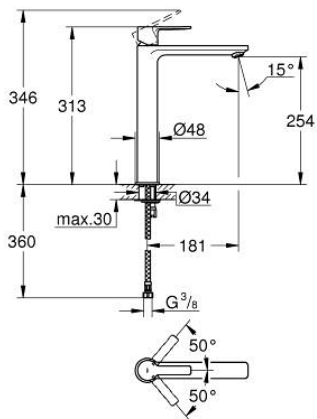

23 405 AL1 LINEARE SINGLE-LEVER BASIN MIXER 1/2" XL-SIZE

PRODUCT DESCRIPTION

- Colour: brushed hard graphite
- single hole installation
- metal lever
- for free-standing basins
- GROHE SilkMove 28 mm ceramic cartridge
- with temperature limiter
- GROHE LongLife finish
- GROHE EcoJoy - less water, perfect flow
- maximum flow rate (at 3 bar): 5 l/min
- SpeedClean mousseur
- GROHE FastFixation Plus rapid installation system
- smooth body
- flexible connection hoses
- min. recommended pressure 1.0 bar

23 405 AL1 LINEARE SINGLE-LEVER BASIN MIXER 1/2" XL-SIZE

SPARE PARTS

- 1: Lever (Spare part-nr. 46980AL0)
 - 2: Cap (Spare part-nr. 46581AL0)
 - 3: retaining ring (Spare part-nr. 07419000)
 - 4: Cartridge (Spare part-nr. 46580000)
 - 5: Mousseur (Spare part-nr. 48159AL0)
 - 6: Shank mounting kit (Spare part-nr. 46645000)
 - 7: Mounting wrench (Spare part-nr. 19017000)*
- * Optional accessories