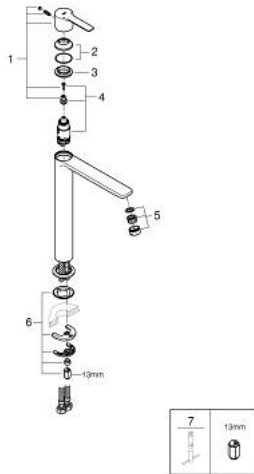

23 405 AL1 LINEARE SINGLE-LEVER BASIN MIXER 1/2" XL-SIZE

PRODUCT DESCRIPTION

- Tyc: brushed hard graphite
- single hole installation
- metal lever
- for free-standing basins
- GROHE SilkMove 28 mm ceramic cartridge
- with temperature limiter
- GROHE LongLife finish
- GROHE EcoJoy - Less water, perfect flow
- maximum flow rate (at 3 bar): 5 l/min
- SpeedClean mousseur
- GROHE FastFixation Plus rapid installation system
- smooth body
- flexible connection hoses
- min. recommended pressure 1.0 bar

23 405 AL1 LINEARE SINGLE-LEVER BASIN MIXER 1/2" XL-SIZE

SPARE PARTS

- 1: Lever (Spare part-nr. 46980AL0)
- 2: Cap (Spare part-nr. 46581AL0)
- 3: Fitting ring (Spare part-nr. 07419000)
- 4: Cartridge (Spare part-nr. 46580000)
- 5: Mousseur (Spare part-nr. 48159AL0)
- 6: Shank mounting kit (Spare part-nr. 46645000)
- 7: Mounting wrench (Spare part-nr. 19017000)*