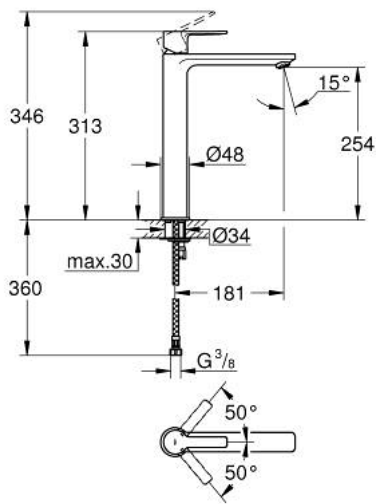

23 405 AL1 LINEARE SINGLE-LEVER BASIN MIXER 1/2" XL-SIZE

PRODUCT DESCRIPTION

- Tyc: brushed hard graphite
- single hole installation
- metal lever
- for free-standing basins
- GROHE SilkMove 28 mm ceramic cartridge
- with temperature limiter
- GROHE LongLife finish
- GROHE EcoJoy - Less water, perfect flow
- maximum flow rate (at 3 bar): 5 l/min
- SpeedClean mousseur
- GROHE FastFixation Plus rapid installation system
- smooth body
- flexible connection hoses
- min. recommended pressure 1.0 bar

23 405 AL1 LINEARE SINGLE-LEVER BASIN MIXER 1/2" XL-SIZE

SPARE PARTS

- 1: Lever (Spare part-nr. 46980AL0)
- 2: Cap (Spare part-nr. 46581AL0)
- 3: Fitting ring (Spare part-nr. 07419000)
- 4: Cartridge (Spare part-nr. 46580000)
- 5: Mousseur (Spare part-nr. 48159AL0)
- 6: Shank mounting kit (Spare part-nr. 46645000)
- 7: Mounting wrench (Spare part-nr. 19017000)*