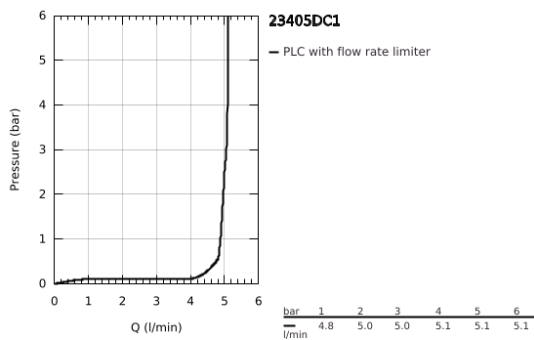

23 405 DC1 LINEARE SINGLE-LEVER BASIN MIXER 1/2" XL-SIZE

PRODUCT DESCRIPTION

- Colour: supersteel
- single hole installation
- metal lever
- for free-standing basins
- GROHE SilkMove 28 mm ceramic cartridge
- with temperature limiter
- GROHE LongLife finish
- GROHE EcoJoy - less water, perfect flow
- maximum flow rate (at 3 bar): 5 l/min
- SpeedClean mousseur
- GROHE FastFixation Plus rapid installation system
- smooth body
- flexible connection hoses
- min. recommended pressure 1.0 bar

23 405 DC1 LINEARE SINGLE-LEVER BASIN MIXER 1/2" XL-SIZE

SPARE PARTS

- 1: Lever (Spare part-nr. 46980DC0)
 - 2: Cap (Spare part-nr. 46581DC0)
 - 3: retaining ring (Spare part-nr. 07419000)
 - 4: Cartridge (Spare part-nr. 46580000)
 - 5: Mousseur (Spare part-nr. 48159DC0)
 - 6: Shank mounting kit (Spare part-nr. 46645000)
 - 7: Mounting wrench (Spare part-nr. 19017000)*
- * Optional accessories