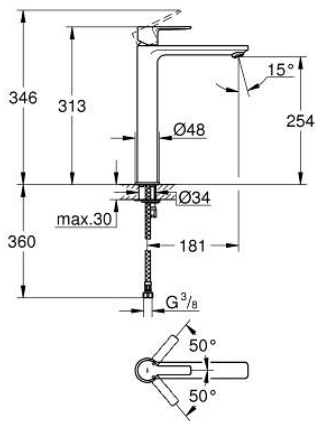

23 405 DC1 LINEARE SINGLE-LEVER BASIN MIXER 1/2" XL-SIZE

PRODUCT DESCRIPTION

- Colour: supersteel
- single hole installation
- metal lever
- for free-standing basins
- GROHE SilkMove 28 mm ceramic cartridge
- with temperature limiter
- GROHE LongLife finish
- GROHE EcoJoy - less water, perfect flow
- maximum flow rate (at 3 bar): 5 l/min
- SpeedClean mousseur
- GROHE FastFixation Plus rapid installation system
- smooth body
- flexible connection hoses
- min. recommended pressure 1.0 bar

23 405 DC1 LINEARE SINGLE-LEVER BASIN MIXER 1/2" XL-SIZE

SPARE PARTS

- 1: Lever (Spare part-nr. 46980DC0)
 - 2: Cap (Spare part-nr. 46581DC0)
 - 3: retaining ring (Spare part-nr. 07419000)
 - 4: Cartridge (Spare part-nr. 46580000)
 - 5: Mousseur (Spare part-nr. 48159DC0)
 - 6: Shank mounting kit (Spare part-nr. 46645000)
 - 7: Mounting wrench (Spare part-nr. 19017000)*
- * Optional accessories