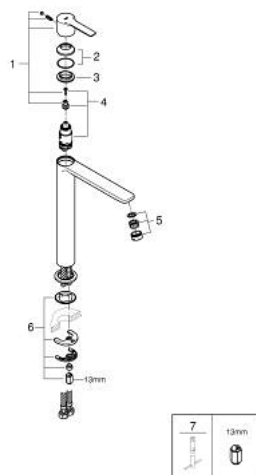

23 405 DC1 LINEARE SINGLE-LEVER BASIN MIXER 1/2" XL-SIZE

PRODUCT DESCRIPTION

- Colour: supersteel
- single hole installation
- metal lever
- for free-standing basins
- GROHE SilkMove 28 mm ceramic cartridge
- with temperature limiter
- GROHE LongLife finish
- GROHE EcoJoy - less water, perfect flow
- maximum flow rate (at 3 bar): 5 l/min
- SpeedClean mousseur
- GROHE FastFixation Plus rapid installation system
- smooth body
- flexible connection hoses
- min. recommended pressure 1.0 bar

23 405 DC1 LINEARE SINGLE-LEVER BASIN MIXER 1/2" XL-SIZE

SPARE PARTS

- 1: Lever (Spare part-nr. 46980DC0)
 - 2: Cap (Spare part-nr. 46581DC0)
 - 3: retaining ring (Spare part-nr. 07419000)
 - 4: Cartridge (Spare part-nr. 46580000)
 - 5: Mousseur (Spare part-nr. 48159DC0)
 - 6: Shank mounting kit (Spare part-nr. 46645000)
 - 7: Mounting wrench (Spare part-nr. 19017000)*
- * Optional accessories