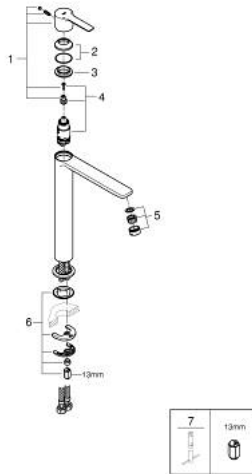

23 405 DC1 LINEARE SINGLE-LEVER BASIN MIXER 1/2" XL-SIZE

PRODUCT DESCRIPTION

- Tyc: supersteel
- single hole installation
- metal lever
- for free-standing basins
- GROHE SilkMove 28 mm ceramic cartridge
- with temperature limiter
- GROHE LongLife finish
- GROHE EcoJoy - Less water, perfect flow
- maximum flow rate (at 3 bar): 5 l/min
- SpeedClean mousseur
- GROHE FastFixation Plus rapid installation system
- smooth body
- flexible connection hoses
- min. recommended pressure 1.0 bar

23 405 DC1 LINEARE SINGLE-LEVER BASIN MIXER 1/2" XL-SIZE

SPARE PARTS

- 1: Lever (Spare part-nr. 46980DC0)
- 2: Cap (Spare part-nr. 46581DC0)
- 3: Fitting ring (Spare part-nr. 07419000)
- 4: Cartridge (Spare part-nr. 46580000)
- 5: Mousseur (Spare part-nr. 48159DC0)
- 6: Shank mounting kit (Spare part-nr. 46645000)
- 7: Mounting wrench (Spare part-nr. 19017000)*