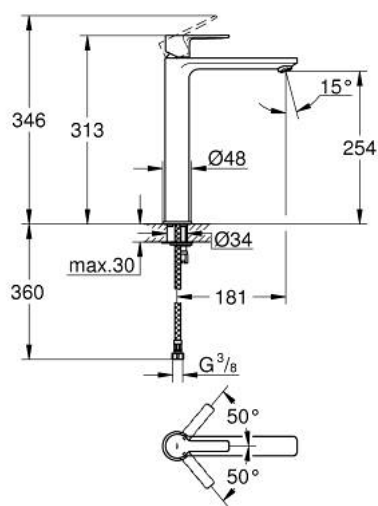

23 405 DC1 LINEARE SINGLE-LEVER BASIN MIXER 1/2" XL-SIZE

PRODUCT DESCRIPTION

- Tyc: supersteel
- single hole installation
- metal lever
- for free-standing basins
- GROHE SilkMove 28 mm ceramic cartridge
- with temperature limiter
- GROHE LongLife finish
- GROHE EcoJoy - Less water, perfect flow
- maximum flow rate (at 3 bar): 5 l/min
- SpeedClean mousseur
- GROHE FastFixation Plus rapid installation system
- smooth body
- flexible connection hoses
- min. recommended pressure 1.0 bar

23 405 DC1 LINEARE SINGLE-LEVER BASIN MIXER 1/2" XL-SIZE

SPARE PARTS

- 1: Lever (Spare part-nr. 46980DC0)
- 2: Cap (Spare part-nr. 46581DC0)
- 3: Fitting ring (Spare part-nr. 07419000)
- 4: Cartridge (Spare part-nr. 46580000)
- 5: Mousseur (Spare part-nr. 48159DC0)
- 6: Shank mounting kit (Spare part-nr. 46645000)
- 7: Mounting wrench (Spare part-nr. 19017000)*