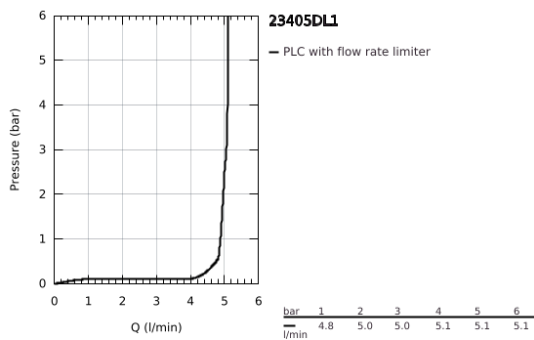

23 405 DL1 LINEARE SINGLE-LEVER BASIN MIXER 1/2" XL-SIZE

PRODUCT DESCRIPTION

- Colour: brushed warm sunset
- single hole installation
- metal lever
- for free-standing basins
- GROHE SilkMove 28 mm ceramic cartridge
- with temperature limiter
- GROHE LongLife finish
- GROHE EcoJoy - less water, perfect flow
- maximum flow rate (at 3 bar): 5 l/min
- SpeedClean mousseur
- GROHE FastFixation Plus rapid installation system
- smooth body
- flexible connection hoses
- min. recommended pressure 1.0 bar

23 405 DL1 LINEARE SINGLE-LEVER BASIN MIXER 1/2" XL-SIZE

SPARE PARTS

- 1: lever (Spare part-nr. 46980DL0)
 - 2: Cap (Spare part-nr. 46581DL0)
 - 3: retaining ring (Spare part-nr. 07419000)
 - 4: Cartridge (Spare part-nr. 46580000)
 - 5: flow control (Spare part-nr. 48159DL0)
 - 6: Shank mounting kit (Spare part-nr. 46645000)
 - 7: Mounting wrench (Spare part-nr. 19017000)*
- * Optional accessories