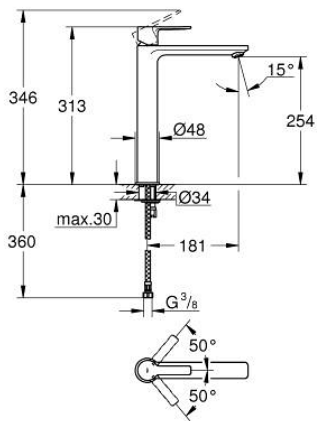

23 405 DL1 LINEARE SINGLE-LEVER BASIN MIXER 1/2" XL-SIZE

PRODUCT DESCRIPTION

- Colour: brushed warm sunset
- single hole installation
- metal lever
- for free-standing basins
- GROHE SilkMove 28 mm ceramic cartridge
- with temperature limiter
- GROHE LongLife finish
- GROHE EcoJoy - less water, perfect flow
- maximum flow rate (at 3 bar): 5 l/min
- SpeedClean mousseur
- GROHE FastFixation Plus rapid installation system
- smooth body
- flexible connection hoses
- min. recommended pressure 1.0 bar

23 405 DL1 LINEARE SINGLE-LEVER BASIN MIXER 1/2" XL-SIZE

SPARE PARTS

- 1: lever (Spare part-nr. 46980DL0)
 - 2: Cap (Spare part-nr. 46581DL0)
 - 3: retaining ring (Spare part-nr. 07419000)
 - 4: Cartridge (Spare part-nr. 46580000)
 - 5: flow control (Spare part-nr. 48159DL0)
 - 6: Shank mounting kit (Spare part-nr. 46645000)
 - 7: Mounting wrench (Spare part-nr. 19017000)*
- * Optional accessories