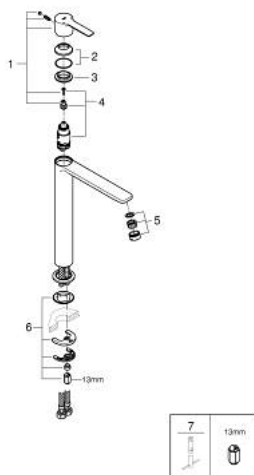

23 405 DL1 LINEARE SINGLE-LEVER BASIN MIXER 1/2" XL-SIZE

PRODUCT DESCRIPTION

- Colour: brushed warm sunset
- single hole installation
- metal lever
- for free-standing basins
- GROHE SilkMove 28 mm ceramic cartridge
- with temperature limiter
- GROHE LongLife finish
- GROHE EcoJoy - less water, perfect flow
- maximum flow rate (at 3 bar): 5 l/min
- SpeedClean mousseur
- GROHE FastFixation Plus rapid installation system
- smooth body
- flexible connection hoses
- min. recommended pressure 1.0 bar

23 405 DL1 LINEARE SINGLE-LEVER BASIN MIXER 1/2" XL-SIZE

SPARE PARTS

- 1: lever (Spare part-nr. 46980DL0)
 - 2: Cap (Spare part-nr. 46581DL0)
 - 3: retaining ring (Spare part-nr. 07419000)
 - 4: Cartridge (Spare part-nr. 46580000)
 - 5: flow control (Spare part-nr. 48159DL0)
 - 6: Shank mounting kit (Spare part-nr. 46645000)
 - 7: Mounting wrench (Spare part-nr. 19017000)*
- * Optional accessories