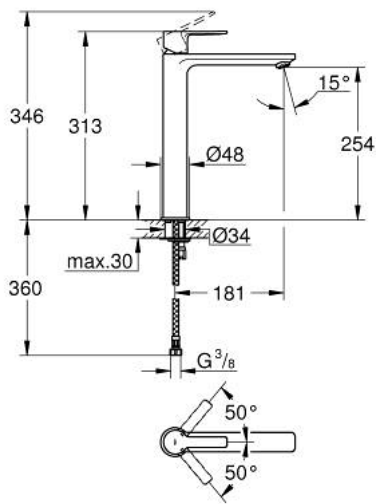

23 405 DL1 LINEARE SINGLE-LEVER BASIN MIXER 1/2" XL-SIZE

PRODUCT DESCRIPTION

- Tyc: brushed warm sunset
- single hole installation
- metal lever
- for free-standing basins
- GROHE SilkMove 28 mm ceramic cartridge
- with temperature limiter
- GROHE LongLife finish
- GROHE EcoJoy - Less water, perfect flow
- maximum flow rate (at 3 bar): 5 l/min
- SpeedClean mousseur
- GROHE FastFixation Plus rapid installation system
- smooth body
- flexible connection hoses
- min. recommended pressure 1.0 bar

23 405 DL1 LINEARE SINGLE-LEVER BASIN MIXER 1/2" XL-SIZE

SPARE PARTS

- 1: lever (Spare part-nr. 46980DL0)
- 2: Cap (Spare part-nr. 46581DL0)
- 3: Fitting ring (Spare part-nr. 07419000)
- 4: Cartridge (Spare part-nr. 46580000)
- 5: flow control (Spare part-nr. 48159DL0)
- 6: Shank mounting kit (Spare part-nr. 46645000)
- 7: Mounting wrench (Spare part-nr. 19017000)*