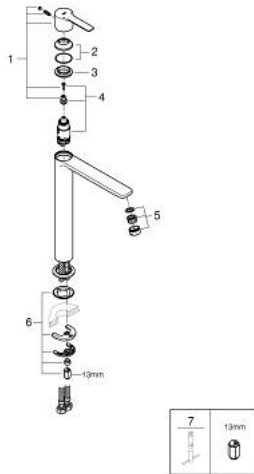

23 405 DL1 LINEARE SINGLE-LEVER BASIN MIXER 1/2" XL-SIZE

PRODUCT DESCRIPTION

- Tyc: brushed warm sunset
- single hole installation
- metal lever
- for free-standing basins
- GROHE SilkMove 28 mm ceramic cartridge
- with temperature limiter
- GROHE LongLife finish
- GROHE EcoJoy - Less water, perfect flow
- maximum flow rate (at 3 bar): 5 l/min
- SpeedClean mousseur
- GROHE FastFixation Plus rapid installation system
- smooth body
- flexible connection hoses
- min. recommended pressure 1.0 bar

23 405 DL1 LINEARE SINGLE-LEVER BASIN MIXER 1/2" XL-SIZE

SPARE PARTS

- 1: lever (Spare part-nr. 46980DL0)
- 2: Cap (Spare part-nr. 46581DL0)
- 3: Fitting ring (Spare part-nr. 07419000)
- 4: Cartridge (Spare part-nr. 46580000)
- 5: flow control (Spare part-nr. 48159DL0)
- 6: Shank mounting kit (Spare part-nr. 46645000)
- 7: Mounting wrench (Spare part-nr. 19017000)*