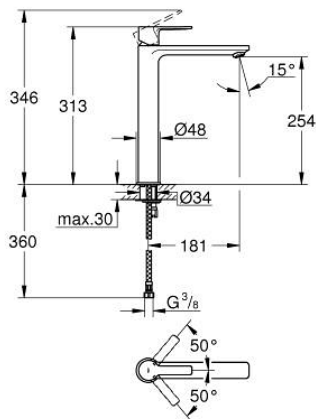

23 405 GN1 LINEARE SINGLE-LEVER BASIN MIXER 1/2" XL-SIZE

PRODUCT DESCRIPTION

- Colour: brushed cool sunrise
- single hole installation
- metal lever
- for free-standing basins
- GROHE SilkMove 28 mm ceramic cartridge
- with temperature limiter
- GROHE LongLife finish
- GROHE EcoJoy - less water, perfect flow
- maximum flow rate (at 3 bar): 5 l/min
- SpeedClean mousseur
- GROHE FastFixation Plus rapid installation system
- smooth body
- flexible connection hoses
- min. recommended pressure 1.0 bar

23 405 GN1 LINEARE SINGLE-LEVER BASIN MIXER 1/2" XL-SIZE

SPARE PARTS

- 1: lever (Spare part-nr. 46980GN0)
 - 2: Cap (Spare part-nr. 46581GN0)
 - 3: retaining ring (Spare part-nr. 07419000)
 - 4: Cartridge (Spare part-nr. 46580000)
 - 5: flow control (Spare part-nr. 48159GN0)
 - 6: Shank mounting kit (Spare part-nr. 46645000)
 - 7: Mounting wrench (Spare part-nr. 19017000)*
- * Optional accessories