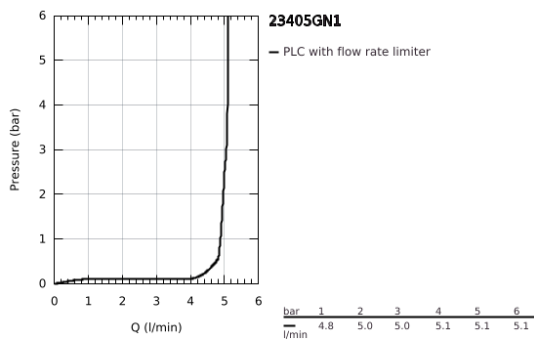

23 405 GN1 LINEARE SINGLE-LEVER BASIN MIXER 1/2" XL-SIZE

PRODUCT DESCRIPTION

- Colour: brushed cool sunrise
- single hole installation
- metal lever
- for free-standing basins
- GROHE SilkMove 28 mm ceramic cartridge
- with temperature limiter
- GROHE LongLife finish
- GROHE EcoJoy - less water, perfect flow
- maximum flow rate (at 3 bar): 5 l/min
- SpeedClean mousseur
- GROHE FastFixation Plus rapid installation system
- smooth body
- flexible connection hoses
- min. recommended pressure 1.0 bar

23 405 GN1 LINEARE SINGLE-LEVER BASIN MIXER 1/2" XL-SIZE

SPARE PARTS

- 1: lever (Spare part-nr. 46980GN0)
 - 2: Cap (Spare part-nr. 46581GN0)
 - 3: retaining ring (Spare part-nr. 07419000)
 - 4: Cartridge (Spare part-nr. 46580000)
 - 5: flow control (Spare part-nr. 48159GN0)
 - 6: Shank mounting kit (Spare part-nr. 46645000)
 - 7: Mounting wrench (Spare part-nr. 19017000)*
- * Optional accessories