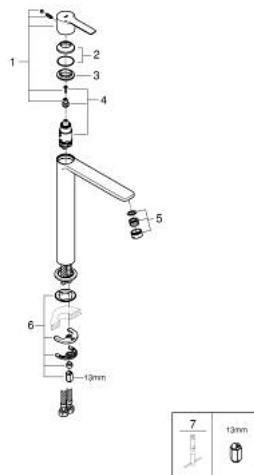

23 405 GN1 LINEARE SINGLE-LEVER BASIN MIXER 1/2" XL-SIZE

PRODUCT DESCRIPTION

- Colour: brushed cool sunrise
- single hole installation
- metal lever
- for free-standing basins
- GROHE SilkMove 28 mm ceramic cartridge
- with temperature limiter
- GROHE LongLife finish
- GROHE EcoJoy - less water, perfect flow
- maximum flow rate (at 3 bar): 5 l/min
- SpeedClean mousseur
- GROHE FastFixation Plus rapid installation system
- smooth body
- flexible connection hoses
- min. recommended pressure 1.0 bar

23 405 GN1 LINEARE SINGLE-LEVER BASIN MIXER 1/2" XL-SIZE

SPARE PARTS

- 1: lever (Spare part-nr. 46980GN0)
 - 2: Cap (Spare part-nr. 46581GN0)
 - 3: retaining ring (Spare part-nr. 07419000)
 - 4: Cartridge (Spare part-nr. 46580000)
 - 5: flow control (Spare part-nr. 48159GN0)
 - 6: Shank mounting kit (Spare part-nr. 46645000)
 - 7: Mounting wrench (Spare part-nr. 19017000)*
- * Optional accessories