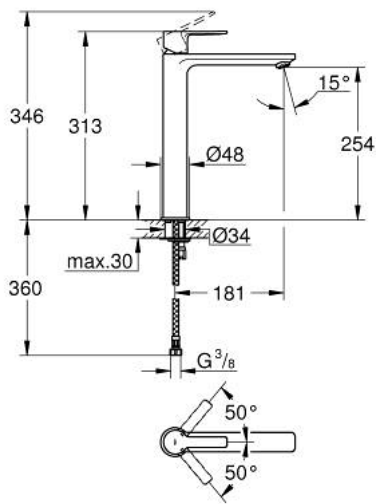

23 405 GN1 LINEARE SINGLE-LEVER BASIN MIXER 1/2" XL-SIZE

PRODUCT DESCRIPTION

- Tyc: brushed cool sunrise
- single hole installation
- metal lever
- for free-standing basins
- GROHE SilkMove 28 mm ceramic cartridge
- with temperature limiter
- GROHE LongLife finish
- GROHE EcoJoy - Less water, perfect flow
- maximum flow rate (at 3 bar): 5 l/min
- SpeedClean mousseur
- GROHE FastFixation Plus rapid installation system
- smooth body
- flexible connection hoses
- min. recommended pressure 1.0 bar

23 405 GN1 LINEARE SINGLE-LEVER BASIN MIXER 1/2" XL-SIZE

SPARE PARTS

- 1: lever (Spare part-nr. 46980GN0)
- 2: Cap (Spare part-nr. 46581GN0)
- 3: Fitting ring (Spare part-nr. 07419000)
- 4: Cartridge (Spare part-nr. 46580000)
- 5: flow control (Spare part-nr. 48159GN0)
- 6: Shank mounting kit (Spare part-nr. 46645000)
- 7: Mounting wrench (Spare part-nr. 19017000)*