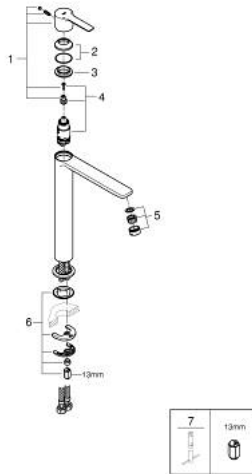

23 405 GN1 LINEARE SINGLE-LEVER BASIN MIXER 1/2" XL-SIZE

PRODUCT DESCRIPTION

- Tyc: brushed cool sunrise
- single hole installation
- metal lever
- for free-standing basins
- GROHE SilkMove 28 mm ceramic cartridge
- with temperature limiter
- GROHE LongLife finish
- GROHE EcoJoy - Less water, perfect flow
- maximum flow rate (at 3 bar): 5 l/min
- SpeedClean mousseur
- GROHE FastFixation Plus rapid installation system
- smooth body
- flexible connection hoses
- min. recommended pressure 1.0 bar

23 405 GN1 LINEARE SINGLE-LEVER BASIN MIXER 1/2" XL-SIZE

SPARE PARTS

- 1: lever (Spare part-nr. 46980GN0)
- 2: Cap (Spare part-nr. 46581GN0)
- 3: Fitting ring (Spare part-nr. 07419000)
- 4: Cartridge (Spare part-nr. 46580000)
- 5: flow control (Spare part-nr. 48159GN0)
- 6: Shank mounting kit (Spare part-nr. 46645000)
- 7: Mounting wrench (Spare part-nr. 19017000)*