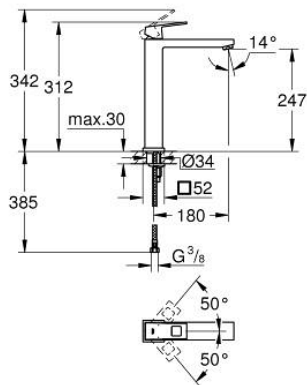

23 406 000 **EUROCUBE SINGLE-LEVER BASIN MIXER 1/2" XL-SIZE**

PRODUCT DESCRIPTION

- Colour: chrome
- single hole installation
- metal lever
- for free-standing basins
- GROHE SilkMove 28 mm ceramic cartridge
- temperature limiter
- GROHE LongLife finish
- GROHE EcoJoy - less water, perfect flow
- maximum flow rate (at 3 bar): 5 l/min
- GROHE FastFixation Plus installation system
- smooth body
- flexible connection hoses
- min. recommended pressure 1.0 bar

23 406 000 EUROCUBE SINGLE-LEVER BASIN MIXER 1/2" XL-SIZE

SPARE PARTS

- 1: Lever (Spare part-nr. 46786000)
 - 2: retaining ring (Spare part-nr. 46715000)
 - 3: Cartridge (Spare part-nr. 46580000)
 - 4: Mousseur (Spare part-nr. 48159000)
 - 5: Shank mounting kit (Spare part-nr. 46645000)
 - 6: Mounting wrench (Spare part-nr. 19017000)*
- * Optional accessories