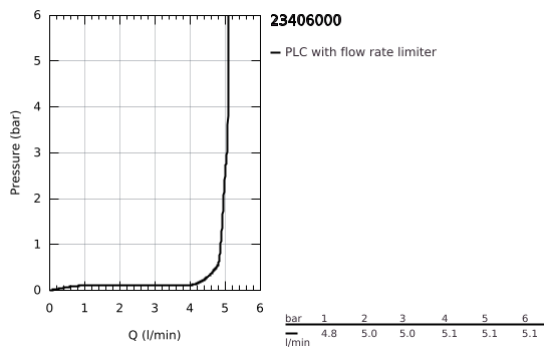

23 406 000 **EUROCUBE SINGLE-LEVER BASIN MIXER 1/2" XL-SIZE**

PRODUCT DESCRIPTION

- Colour: chrome
- single hole installation
- metal lever
- for free-standing basins
- GROHE SilkMove 28 mm ceramic cartridge
- temperature limiter
- GROHE LongLife finish
- GROHE EcoJoy - less water, perfect flow
- maximum flow rate (at 3 bar): 5 l/min
- GROHE FastFixation Plus installation system
- smooth body
- flexible connection hoses
- min. recommended pressure 1.0 bar

23 406 000 EUROCUBE SINGLE-LEVER BASIN MIXER 1/2" XL-SIZE

SPARE PARTS

- 1: Lever (Spare part-nr. 46786000)
 - 2: retaining ring (Spare part-nr. 46715000)
 - 3: Cartridge (Spare part-nr. 46580000)
 - 4: Mousseur (Spare part-nr. 48159000)
 - 5: Shank mounting kit (Spare part-nr. 46645000)
 - 6: Mounting wrench (Spare part-nr. 19017000)*
- * Optional accessories