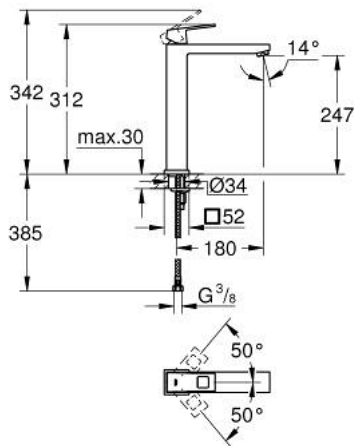

23 406 000 EUROCUBE SINGLE-LEVER BASIN MIXER 1/2" XL-SIZE

PRODUCT DESCRIPTION

- Tyc: Chrome
- single hole installation
- metal lever
- for free-standing basins
- GROHE SilkMove 28 mm ceramic cartridge
- temperature limiter
- GROHE LongLife finish
- GROHE EcoJoy - Less water, perfect flow
- maximum flow rate (at 3 bar): 5 l/min
- GROHE FastFixation Plus installation system
- smooth body
- flexible connection hoses
- min. recommended pressure 1.0 bar

23 406 000 **EUROCUBE SINGLE-LEVER BASIN MIXER 1/2"**
XL-SIZE

SPARE PARTS

- 1: Lever (Spare part-nr. 46786000)
 - 2: Fitting ring (Spare part-nr. 46715000)
 - 3: Cartridge (Spare part-nr. 46580000)
 - 4: Mousseur (Spare part-nr. 48159000)
 - 5: Shank mounting kit (Spare part-nr. 46645000)
 - 6: Mounting wrench (Spare part-nr. 19017000)*
- * Optional accessories